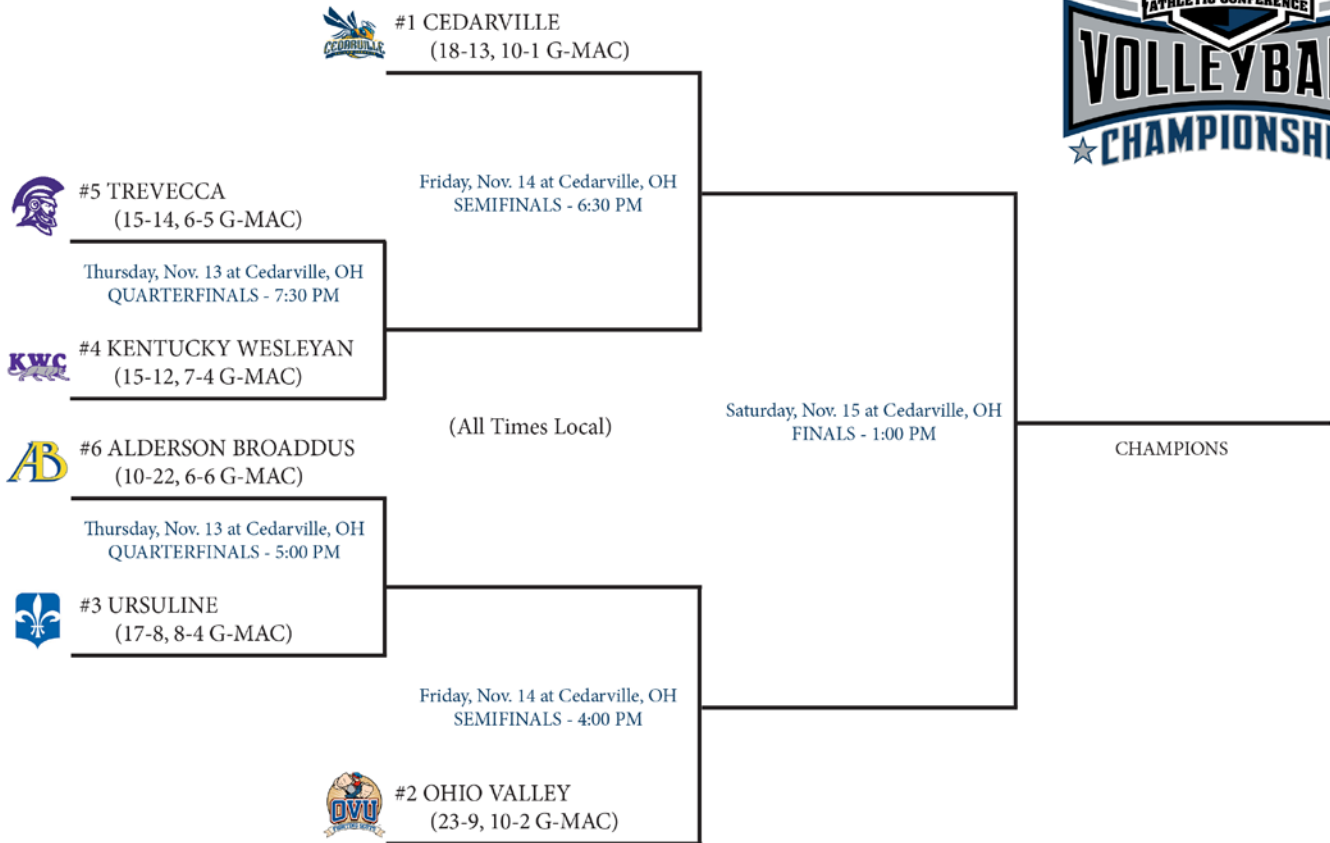

2014 G-MAC Volleyball Championship Bracket

OVER 226 YEARS OF EXPERIENCE!

SCREEN Play
PRINTING EST. 1984
937-374-2646

1450 South Patton Street
Xenia, OH 45385
email: scplay@aol.com
www.screenplayprinting.com

After the game great meals are waiting for you in Beaver creek!

It is our pleasure and intention to cater your meeting, event, or party with the same fresh food served hot or cold which ever you prefer. We will be on time and ready to make your event a success. Looking forward to serving you! Visit our website today or find us on Facebook. On line ordering is now available.

Beavercreek Free Standing Unit
2360 North Fairfield Road
Beavercreek, Ohio 45431
937.320.1228

The Mall at Fairfield Commons
2727 North Fairfield Road
Beavercreek, Ohio 45431
937.320.1224

www.cfarestaurant.com/beavercreek/home

www.cfarestaurant.com/fairfieldcommons/home