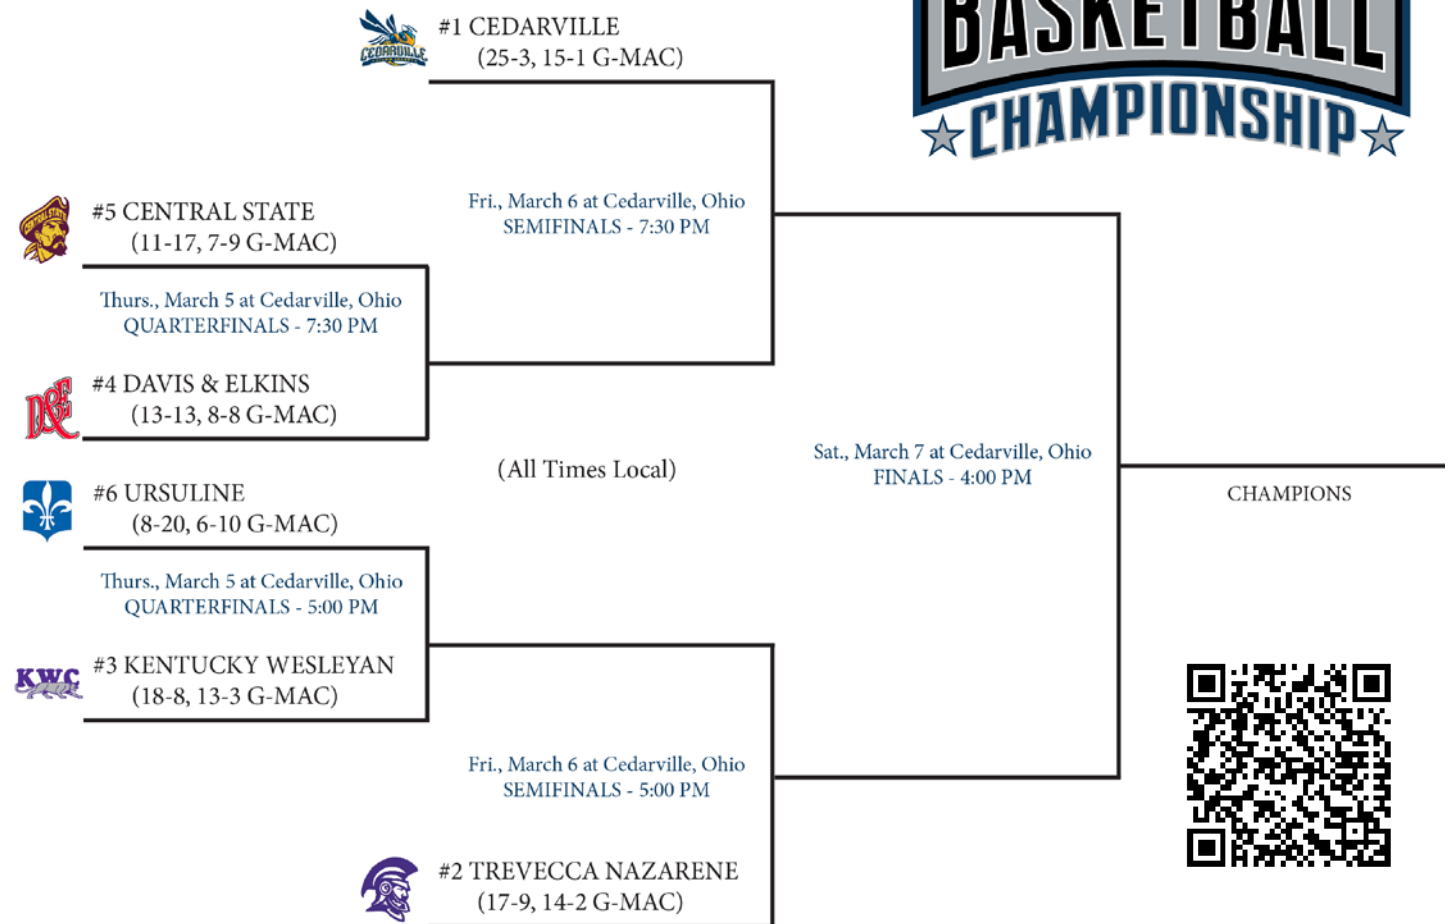

2015 G-MAC Women's Basketball Championship Preview

hard-nosed defense to keep opponents off balance. Only Trevecca Nazarene and Cedarville were able to trip the Panthers up in league play.

No. 2 Trevecca Nazarene University (17-9, 14-2 G-MAC)

The Trojans are peaking at the right time, blazing to 10 straight wins coming into the post-season. TNU has a signature win as the only team to beat Cedarville during the regular season.

In the 10-game win streak since Jan. 22, Trevecca Nazarene has beaten every team in the G-MAC. The Trojans seemingly churn out a different leading scorer on a nightly basis, a testament to the interchangeable parts in the coaching system. Kaci Britt Bell and Paige Baugher have both been conference athletes of the week this year.

No. 1 Cedarville University (25-3, 15-1 G-MAC)

The Yellow Jackets have been every bit deserving of their national ranking, which has ranged up to as high as No. 22 this year. Cedarville was unbeaten in the Callan Athletic Center at 13-0 and the deep roster is riddled with all-conference performers.

An 11-game win streak in January pushed the Yellow Jackets into consideration in the national polls and Cedarville will make an attempt to move up in the Midwest Region rankings one more time before Selection Sunday. Raegan Ryan and Kayla Linkous are a dangerous 1-2 combo and their scoring exploits are worth the price of admission alone.