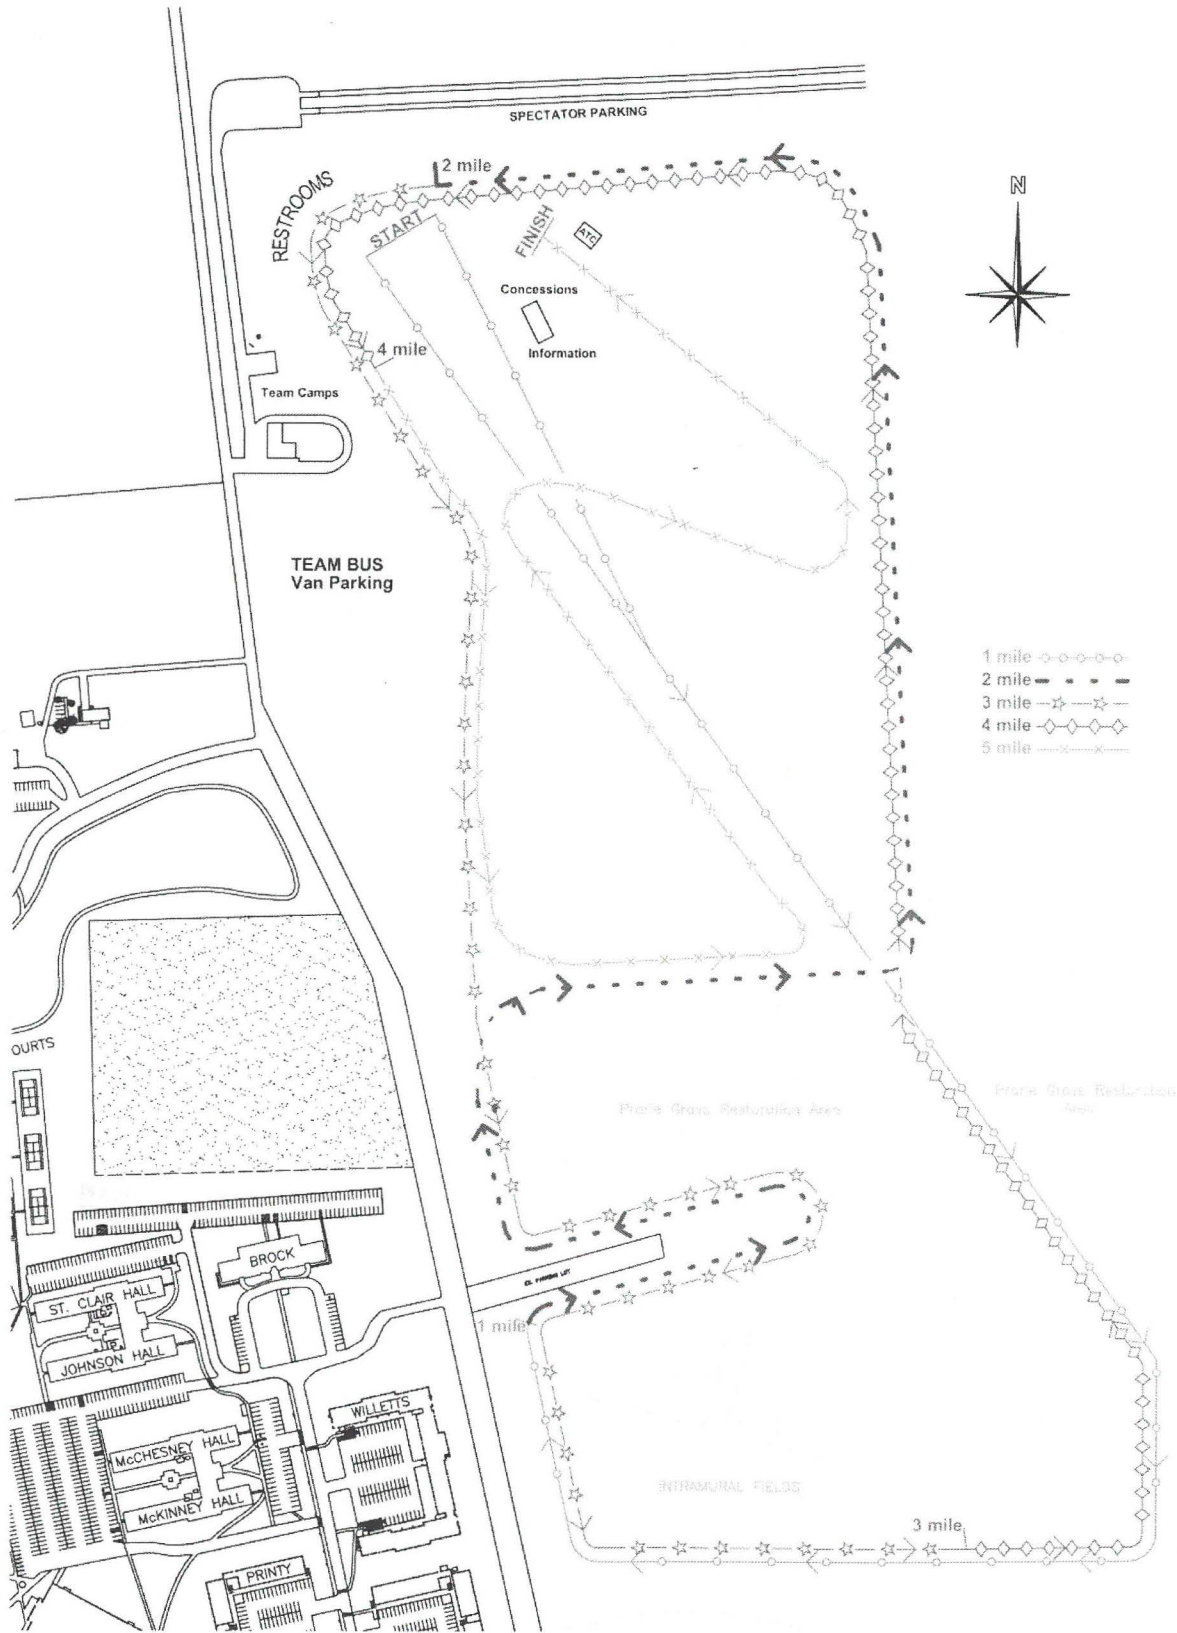

7/9/10
rtb

Elvin R. King Cross Country Course 5K route

no scale

- 1 mile ○-○-○-○-○
- 2 mile - - - - -
- 3 mile *-*-*-*
- 4 mile ◇-◇-◇-◇-◇
- 5 mile x-x-x-x-x

5/27/10 rev. 3
rtb

Elvin R. King Cross Country Course 8K route