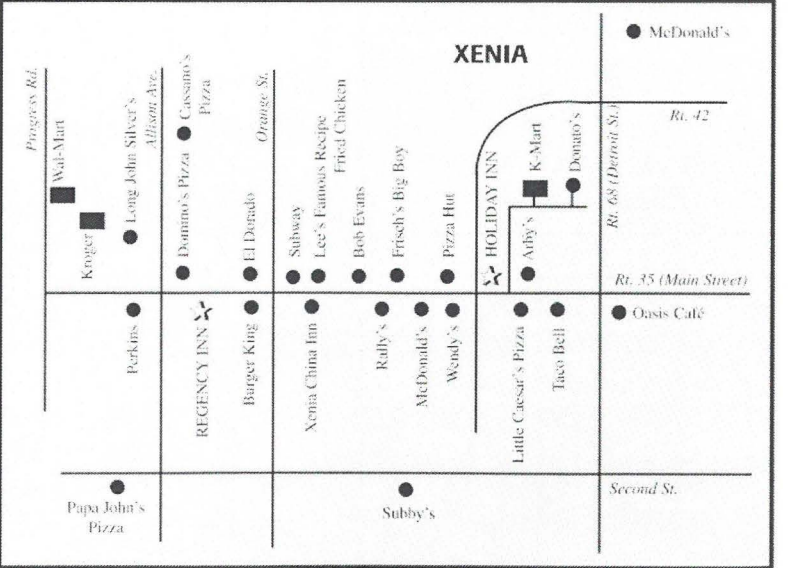

Restaurants, accommodations, and stores named here are not necessarily recommended by Cedarville University. This listing of area establishments is not meant to be exhaustive. For phone numbers or other information, contact the campus activities office at 1-800-860-7625.