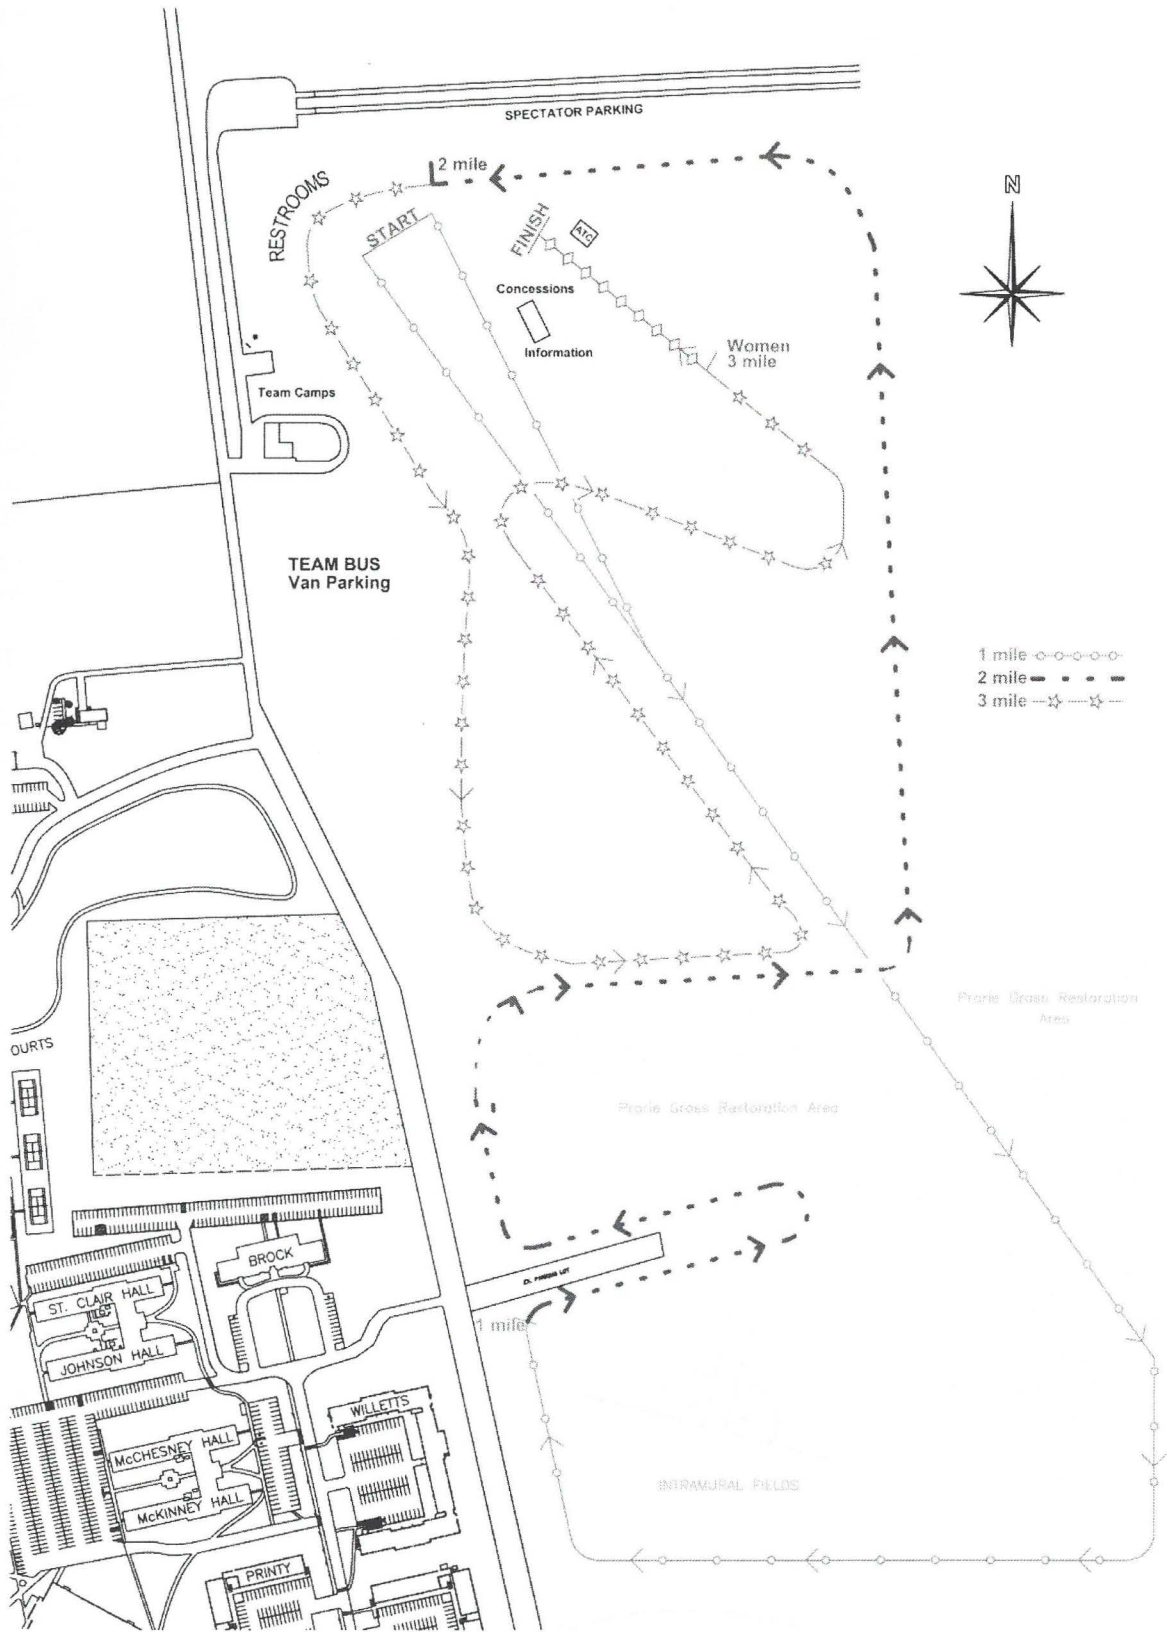

7/9/10
rtb

Elvin R. King Cross Country Course 5K route

no scale

- 1 mile ○-○-○-○-○
- 2 mile - - - - -
- 3 mile *-*-*-*
- 4 mile ◇-◇-◇-◇-◇
- 5 mile x-x-x-x-x

5/27/10 rev. 3
rtb

Elvin R. King Cross Country Course 8K route