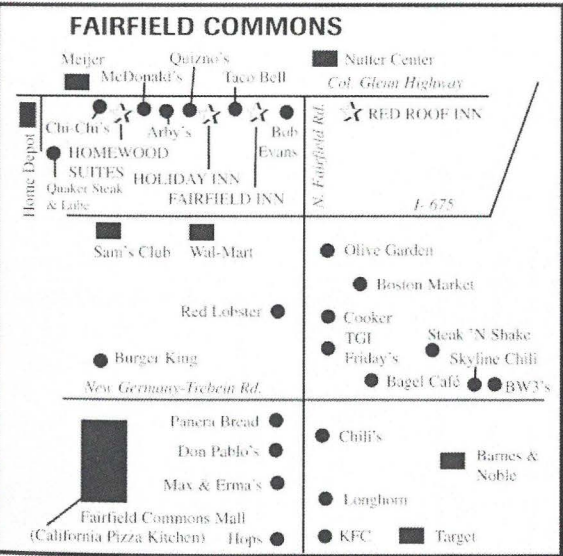

"Dress your house in style!"

Beaver Valley Shopping Center
3245 Seajay Drive,
Beavercreek, Ohio 45430

937-426-0060

www.lofinos.com

The Greater 'Ville Area

A Guide to Restaurants, Lodging, and Stores

Cedarville	
Heartstone Inn & Suites	1-877-644-6466 (local) 1-937-766-3000
Xenia (15 mins. away)	
Holiday Inn	1-800-465-4329
Regency Inn	1-800-528-1234
Springfield (15-30 mins. away)	
Comfort Suites	1-800-424-6423
Country Inn & Suites	1-800-456-4000
Days Inn	1-800-329-7466
Fairfield Inn	1-800-228-2800
Hampton Inn	1-800-426-7866
Holiday Inn	1-800-465-4329
Ramada Ltd.	1-800-272-6232
Red Roof Inn	1-800-733-7663
Marriott	1-800-322-3600
Super 8	1-800-800-8000
Fairborn (30-45 mins. away)	
Fairfield Inn	1-800-663-4230
Holiday Inn	1-800-465-4329
Red Roof Inn	1-800-843-7663
Dayton (30-45 mins. away)	
Comfort Inn	1-800-228-5150
Days Inn	1-800-329-7466
Fairfield Inn	1-800-228-2800