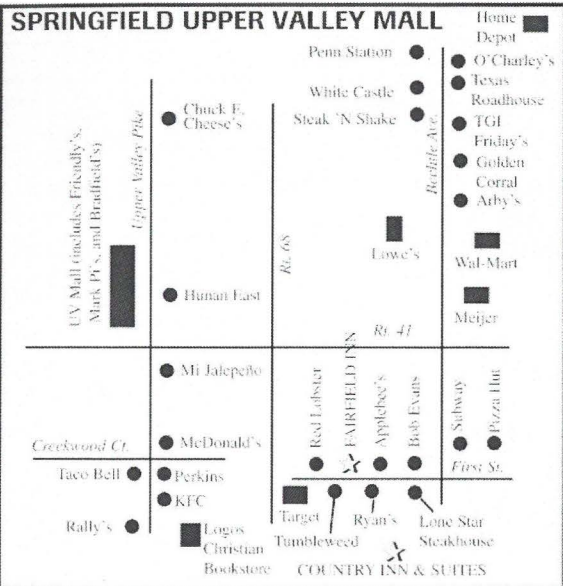

"Dress your house in style!"

Beaver Valley Shopping Center
3245 Seajay Drive,
Beavercreek, Ohio 45430

937-426-0060

www.lofinos.com

The Greater 'Ville Area

A Guide to Restaurants, Lodging, and Stores

Cedarville	
Heartstone Inn & Suites	1-877-644-6466 (local) 1-937-766-3000
Xenia (15 mins. away)	
Holiday Inn	1-800-465-4329
Regency Inn	1-800-528-1234
Springfield (15-30 mins. away)	
Comfort Suites	1-800-424-6423
Country Inn & Suites	1-800-456-4000
Days Inn	1-800-329-7466
Fairfield Inn	1-800-228-2800
Hampton Inn	1-800-426-7866
Holiday Inn	1-800-465-4329
Ramada Ltd.	1-800-272-6232
Red Roof Inn	1-800-733-7663
Marriott	1-800-322-3600
Super 8	1-800-800-8000
Fairborn (30-45 mins. away)	
Fairfield Inn	1-800-663-4230
Holiday Inn	1-800-465-4329
Red Roof Inn	1-800-843-7663
Dayton (30-45 mins. away)	
Comfort Inn	1-800-228-5150
Days Inn	1-800-329-7466
Fairfield Inn	1-800-228-2800