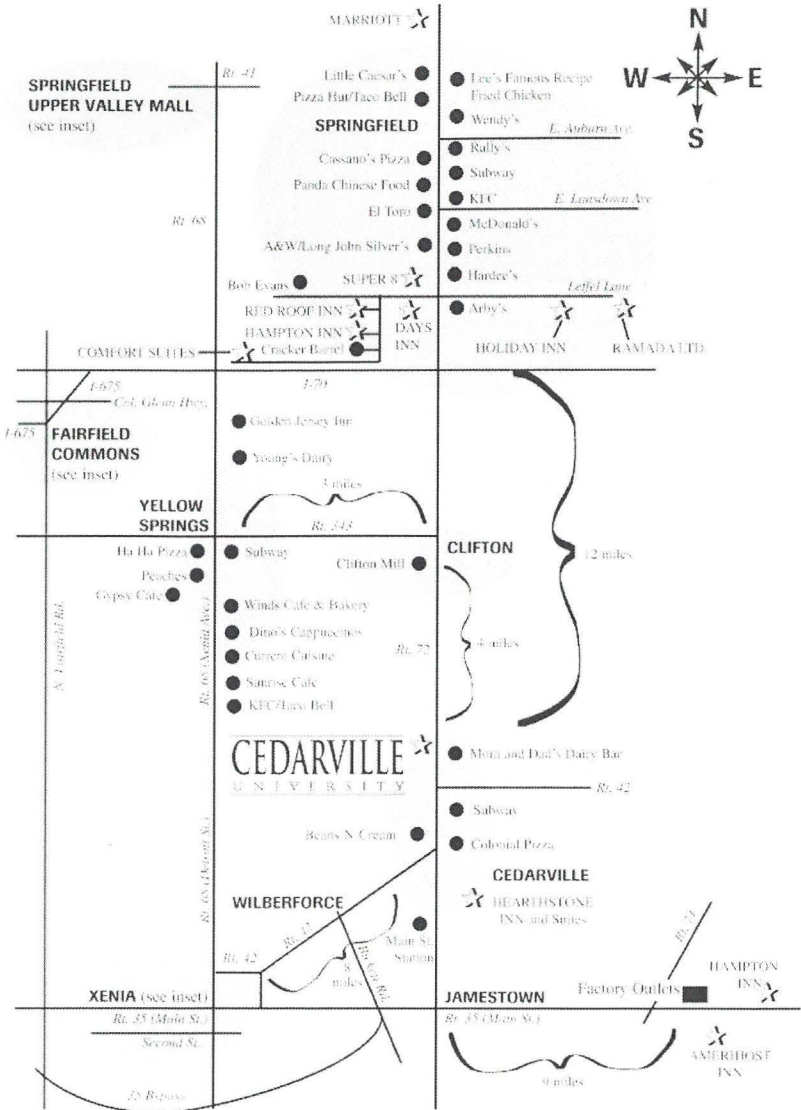

"Dress your house in style!"

Beaver Valley Shopping Center
3245 Seajay Drive,
Beavercreek, Ohio 45430

937-426-0060

www.lofinos.com

The Greater 'Ville Area

A Guide to Restaurants, Lodging, and Stores

Cedarville	
Heartstone Inn & Suites	1-877-644-6466 (local) 1-937-766-3000
Xenia (15 mins. away)	
Holiday Inn	1-800-465-4329
Regency Inn	1-800-528-1234
Springfield (15-30 mins. away)	
Comfort Suites	1-800-424-6423
Country Inn & Suites	1-800-456-4000
Days Inn	1-800-329-7466
Fairfield Inn	1-800-228-2800
Hampton Inn	1-800-426-7866
Holiday Inn	1-800-465-4329
Ramada Ltd.	1-800-272-6232
Red Roof Inn	1-800-733-7663
Marriott	1-800-322-3600
Super 8	1-800-800-8000
Fairborn (30-45 mins. away)	
Fairfield Inn	1-800-663-4230
Holiday Inn	1-800-465-4329
Red Roof Inn	1-800-843-7663
Dayton (30-45 mins. away)	
Comfort Inn	1-800-228-5150
Days Inn	1-800-329-7466
Fairfield Inn	1-800-228-2800