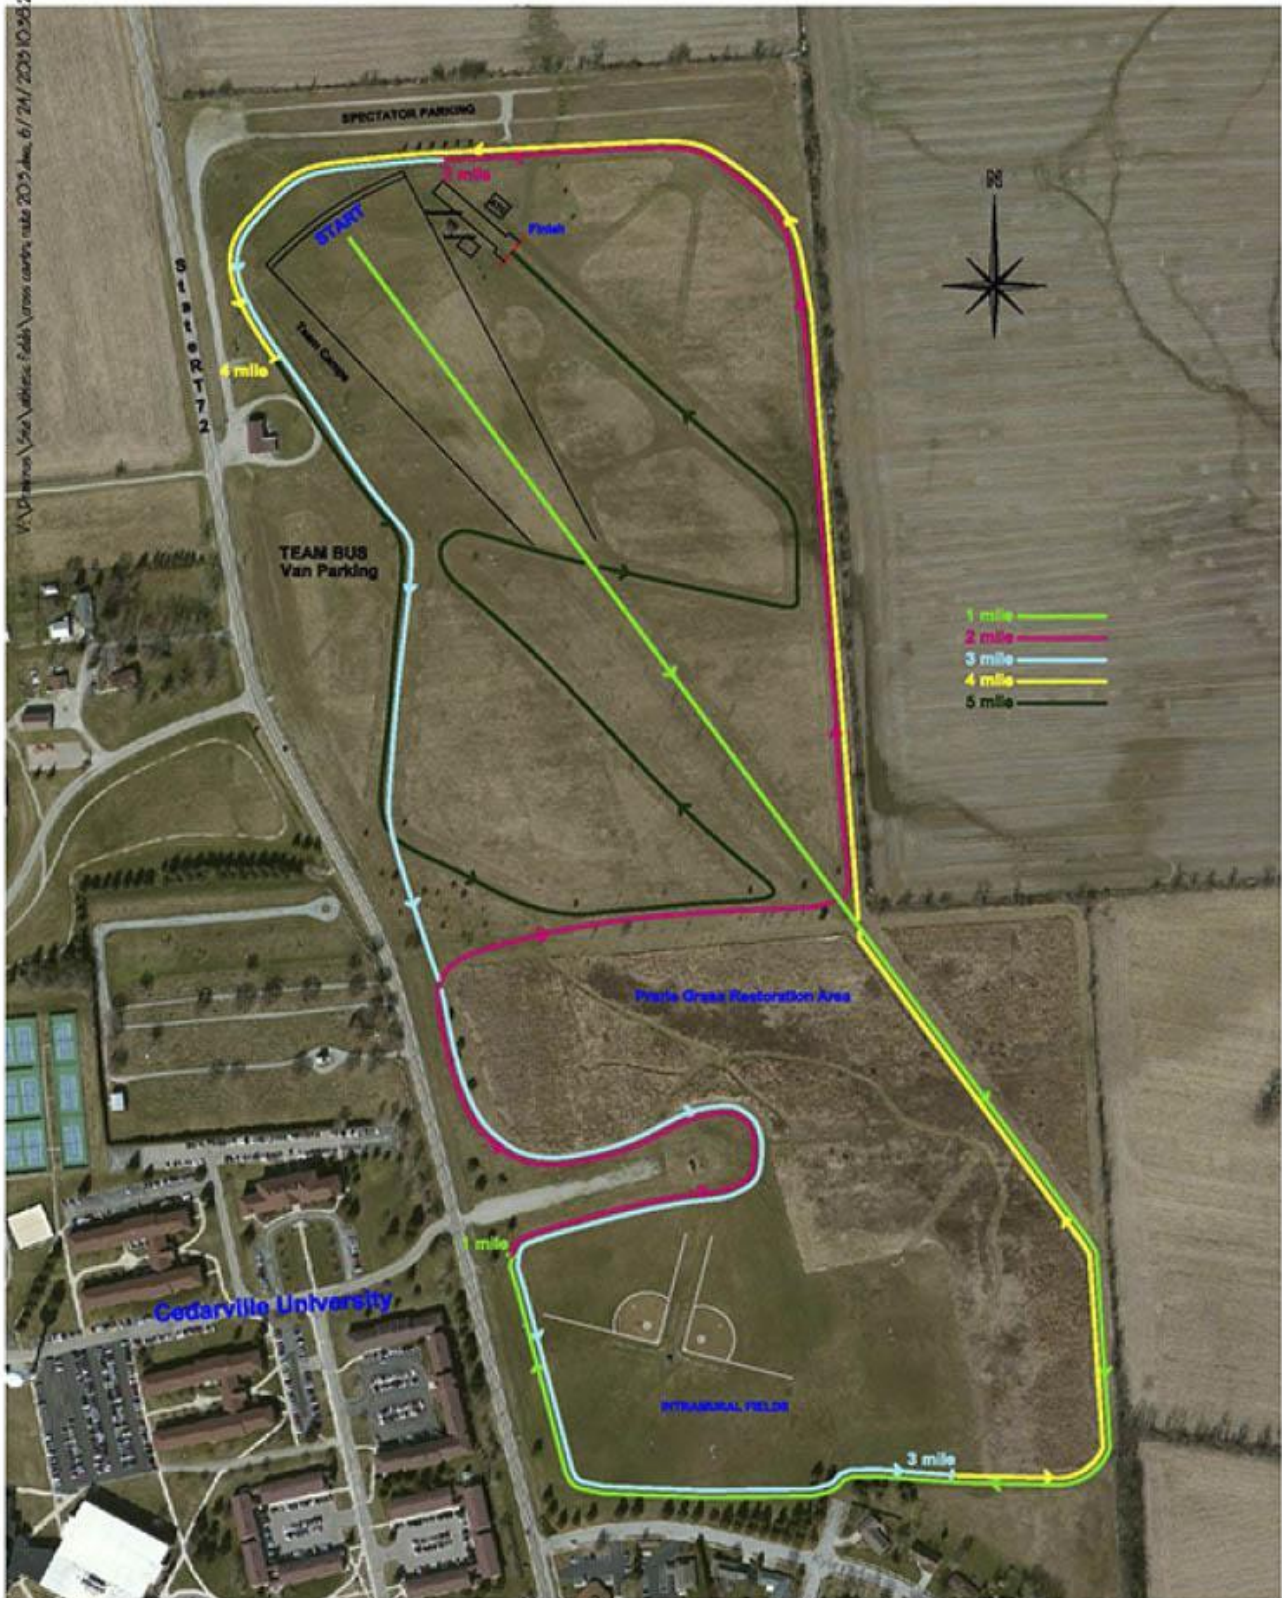

Men's 8K Map

V:\Documents\Gina\athletic fields\cross country\male 2013.docx, 6/24/2013 10:28:26 AM