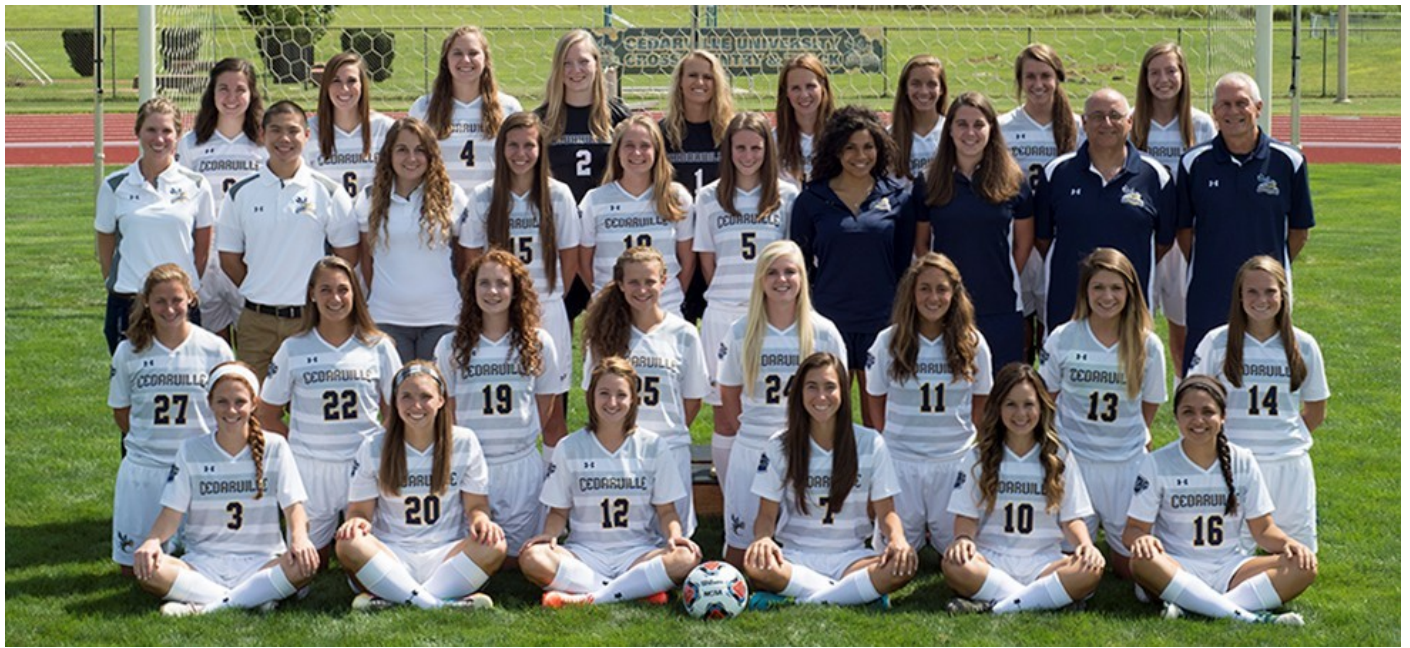


Fall 2015

2015 Women's Soccer Roster

Cedarville University

Follow this and additional works at: https://digitalcommons.cedarville.edu/womens_soccer_rosters

Part of the [Higher Education Commons](#), and the [Sports Studies Commons](#)

Cedarville University

2015 Women's Soccer Roster

Members of the 2015 Cedarville University women's soccer team are (front row left-to-right) Jacoby Ziegler, Kaitlyn Stiles, Kylie Faxon, Kaleigh Rowlands, Danielle Mahek, Susanna Mathew. (second row) Grace Miorelli, Jocelyn Quirple, Creslyn Van Dyck, Lyndsey Smith, Carla Halvorson, Rachel Hooper, Olivia Moore, Alyssa Maillefer. (third row) Assistant Athletic Trainer Becca Stokes, Student Athletic Trainer Michael Kuo, Student Athletic Trainer Hannah Gualtieri, Sam Newman, Katie Wormald, Stephanie Craddock, Student Assistant Chloe West, Assistant Coach Brianne Barnes, Assistant Coach Kevin Roper, Head Coach John McGillivray. (back row) Sarah Meisel, Sara Rogers, Carly Gregory, Taylor Wilcox, Hanna Harris, Carissa Van Dyck, Hannah Whicker, Hannah Velloney, Chandra Swiech.