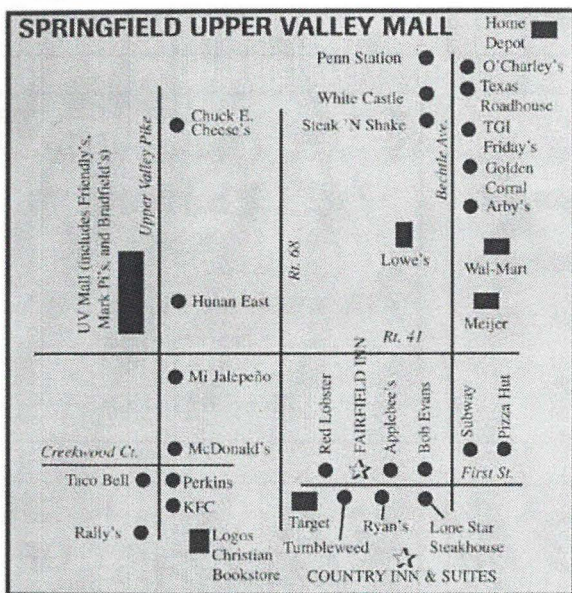

The Greater 'Ville Area

A Guide to Restaurants, Lodging, and Stores

Cedarville	
Hearthstone Inn & Suites	1-877-644-6466 (local) 1-937-766-3000
Xenia (15 mins. away)	
Holiday Inn	1-800-465-4329
Regency Inn	1-800-424-6423
Springfield (15-30 mins. away)	
Comfort Suites	1-800-424-6423
Country Inn & Suites	1-800-456-4000
Days Inn	1-800-329-7466
Fairfield Inn	1-800-228-2800
Hampton Inn	1-800-426-7866
Holiday Inn	1-800-465-4329
Ramada Ltd.	1-800-272-6232
Red Roof Inn	1-800-733-7663
Marriott Super 8	1-800-322-3600 1-800-800-8000
Fairborn (30-45 mins. away)	
Fairfield Inn	1-800-663-4230
Holiday Inn	1-800-465-4329
Dayton (30-45 mins. away)	
Red Roof Inn	1-800-843-7663
Comfort Inn	1-800-228-5150
Days Inn	1-800-329-7466
Fairfield Inn	1-800-228-2800

Restaurants, accommodations, and stores named here are not necessarily recommended by Cedarville University. This listing of area establishments is not meant to be exhaustive. For phone numbers or other information, contact the campus activities office at 1-800-860-7625.