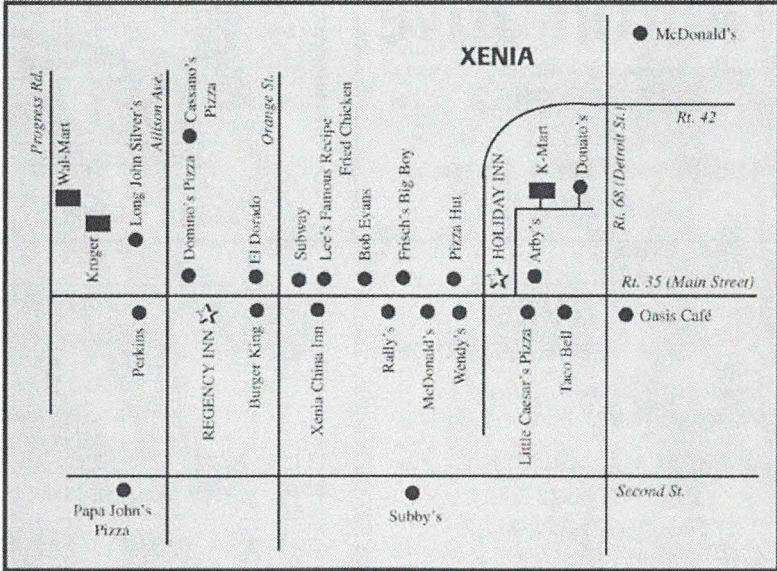

The Greater 'Ville Area

A Guide to Restaurants, Lodging, and Stores

Cedarville	
Hearthstone Inn & Suites	1-877-644-6466 (local) 1-937-766-3000
Xenia (15 mins. away)	
Holiday Inn	1-800-465-4329
Regency Inn	1-800-424-6423
Springfield (15-30 mins. away)	
Comfort Suites	1-800-424-6423
Country Inn & Suites	1-800-456-4000
Days Inn	1-800-329-7466
Fairfield Inn	1-800-228-2800
Hampton Inn	1-800-426-7866
Holiday Inn	1-800-465-4329
Ramada Ltd.	1-800-272-6232
Red Roof Inn	1-800-733-7663
Marriott Super 8	1-800-322-3600 1-800-800-8000
Fairborn (30-45 mins. away)	
Fairfield Inn	1-800-663-4230
Holiday Inn	1-800-465-4329
Dayton (30-45 mins. away)	
Red Roof Inn	1-800-843-7663
Comfort Inn	1-800-228-5150
Days Inn	1-800-329-7466
Fairfield Inn	1-800-228-2800

Restaurants, accommodations, and stores named here are not necessarily recommended by Cedarville University. This listing of area establishments is not meant to be exhaustive. For phone numbers or other information, contact the campus activities office at 1-800-860-7625.