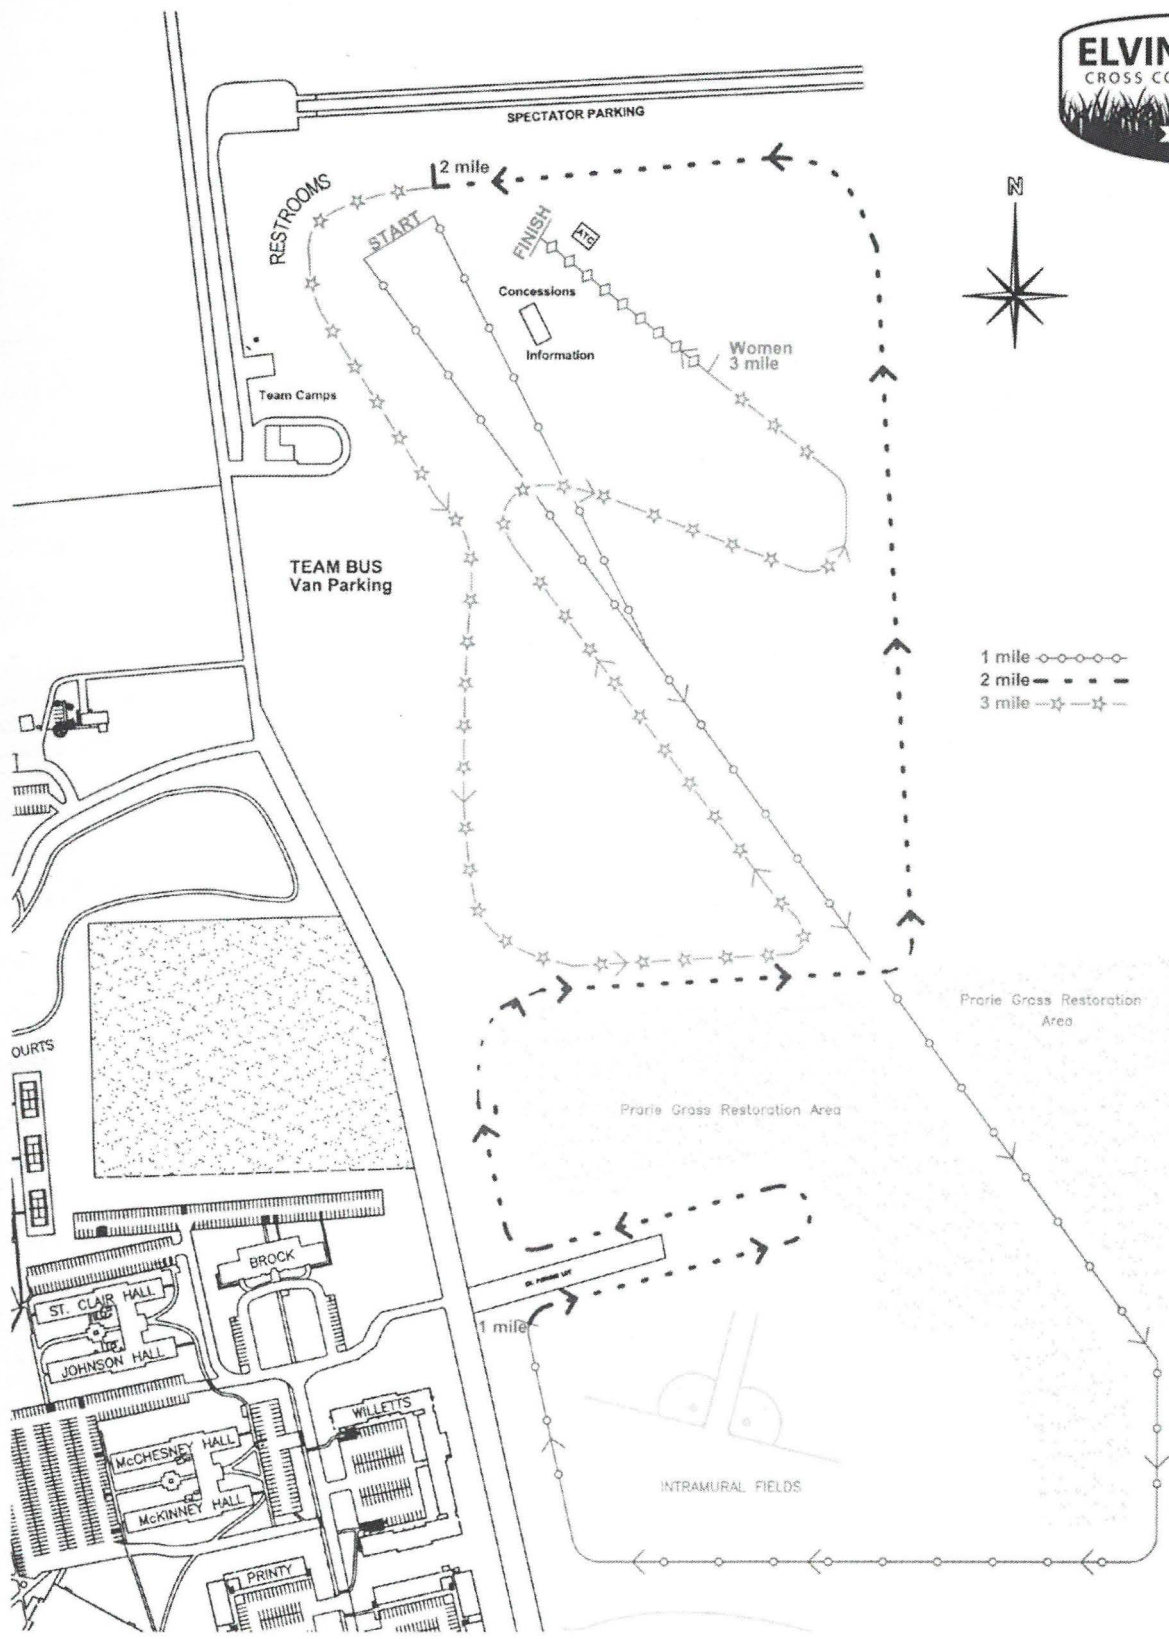

1 mile ○-○-○-○-
2 mile - - - - -
3 mile *-*-*-*

7/9/10
rtb

Elvin R. King Cross Country Course 5K route

no scale