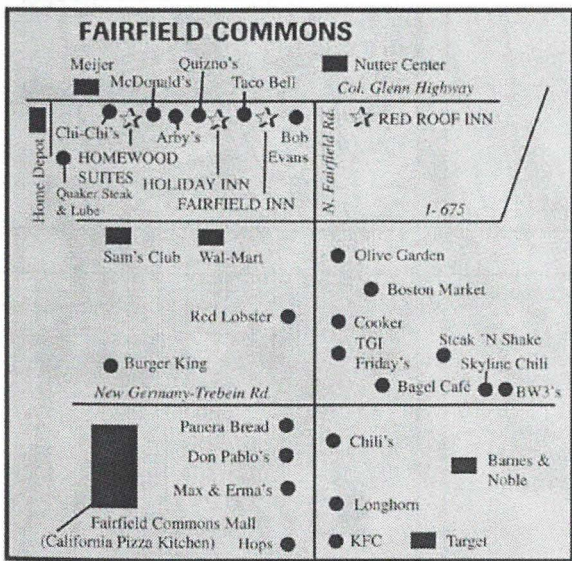

The Greater 'Ville Area

A Guide to Restaurants, Lodging, and Stores

Cedarville	
Hearthstone Inn & Suites	1-877-644-6466 (local) 1-937-766-3000
Xenia (15 mins. away)	
Holiday Inn	1-800-465-4329
Regency Inn	1-800-424-6423
Springfield (15-30 mins. away)	
Comfort Suites	1-800-424-6423
Country Inn & Suites	1-800-456-4000
Days Inn	1-800-329-7466
Fairfield Inn	1-800-228-2800
Hampton Inn	1-800-426-7866
Holiday Inn	1-800-465-4329
Ramada Ltd.	1-800-272-6232
Red Roof Inn	1-800-733-7663
Marriott Super 8	1-800-322-3600 1-800-800-8000
Fairborn (30-45 mins. away)	
Fairfield Inn	1-800-663-4230
Holiday Inn	1-800-465-4329
Dayton (30-45 mins. away)	
Red Roof Inn	1-800-843-7663
Comfort Inn	1-800-228-5150
Days Inn	1-800-329-7466
Fairfield Inn	1-800-228-2800

Restaurants, accommodations, and stores named here are not necessarily recommended by Cedarville University. This listing of area establishments is not meant to be exhaustive. For phone numbers or other information, contact the campus activities office at 1-800-860-7625.