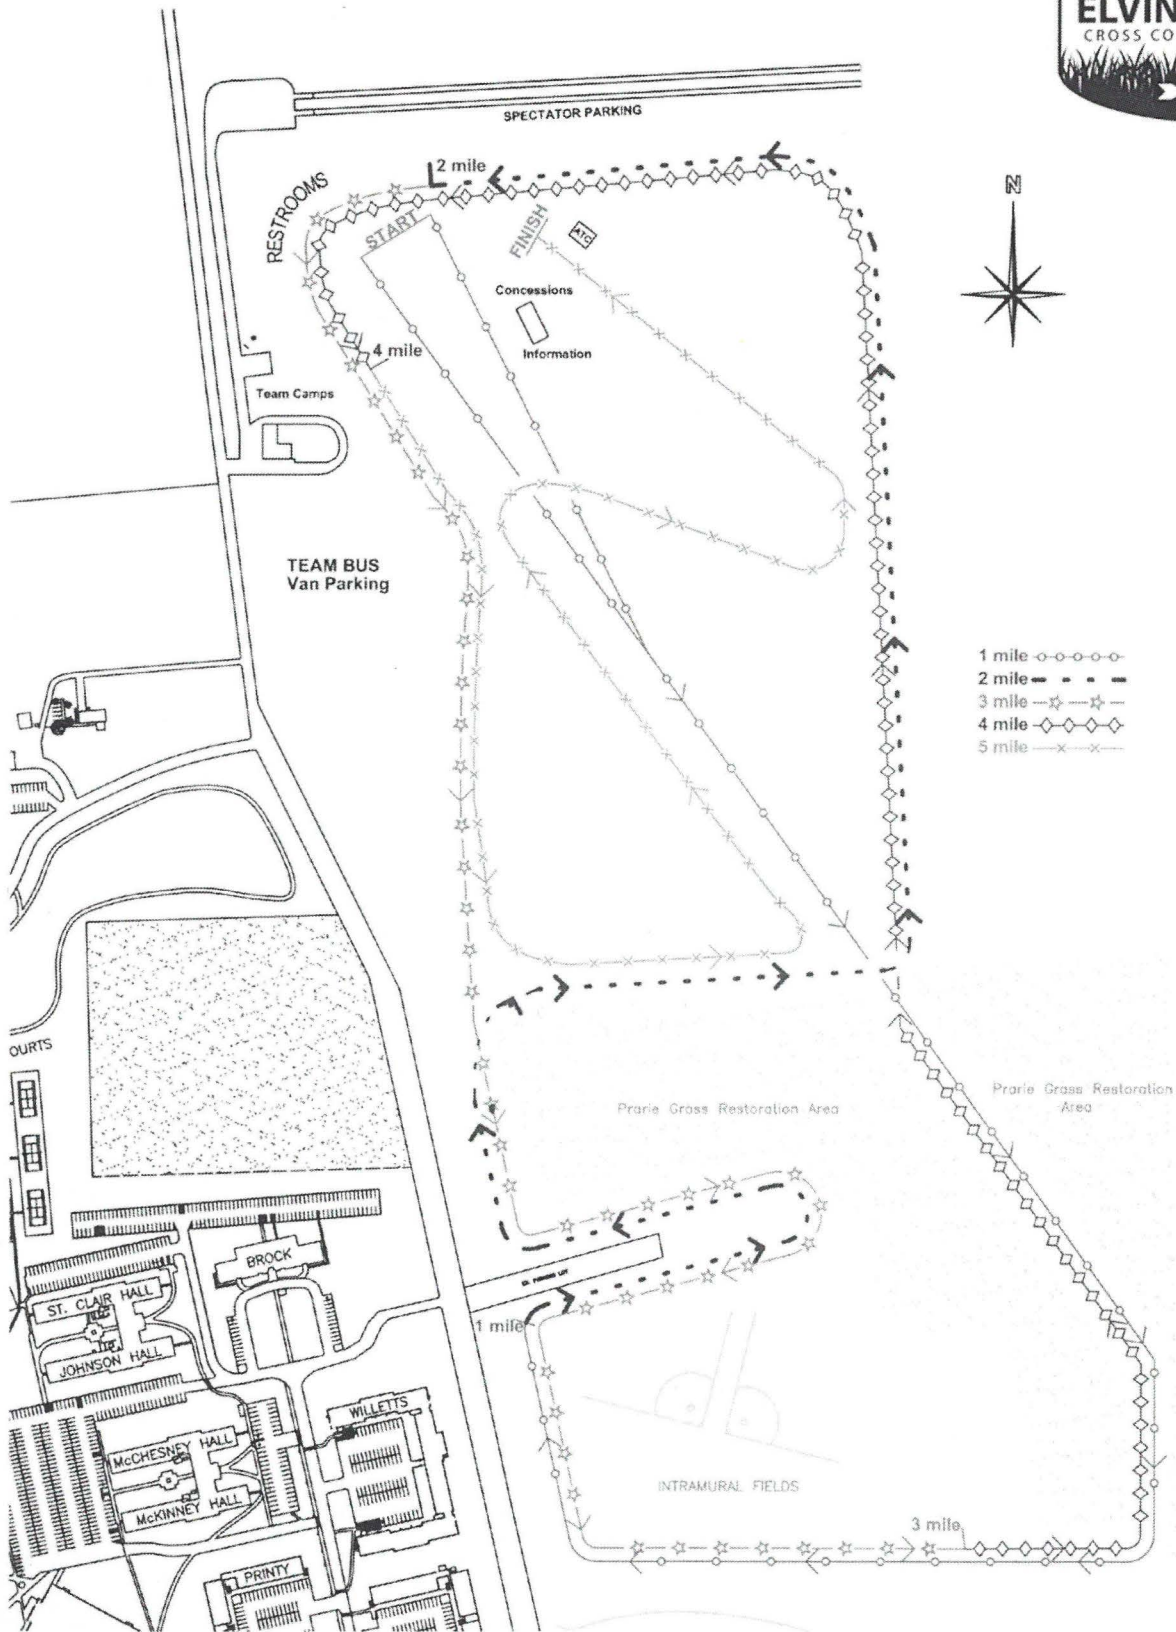

Cedar
Closet
BOUTIQUE

UPSCALE CONSIGNMENT
HOME DECOR AND FASHION

51 N. Main St. • Cedarville, OH • 937-766-3113

5/27/10 rev. 3
rtb

Elvin R. King Cross Country Course 8K route

no scale

Reddy COMPANIES

ELECTRICAL / MECHANICAL
CONTRACTORS