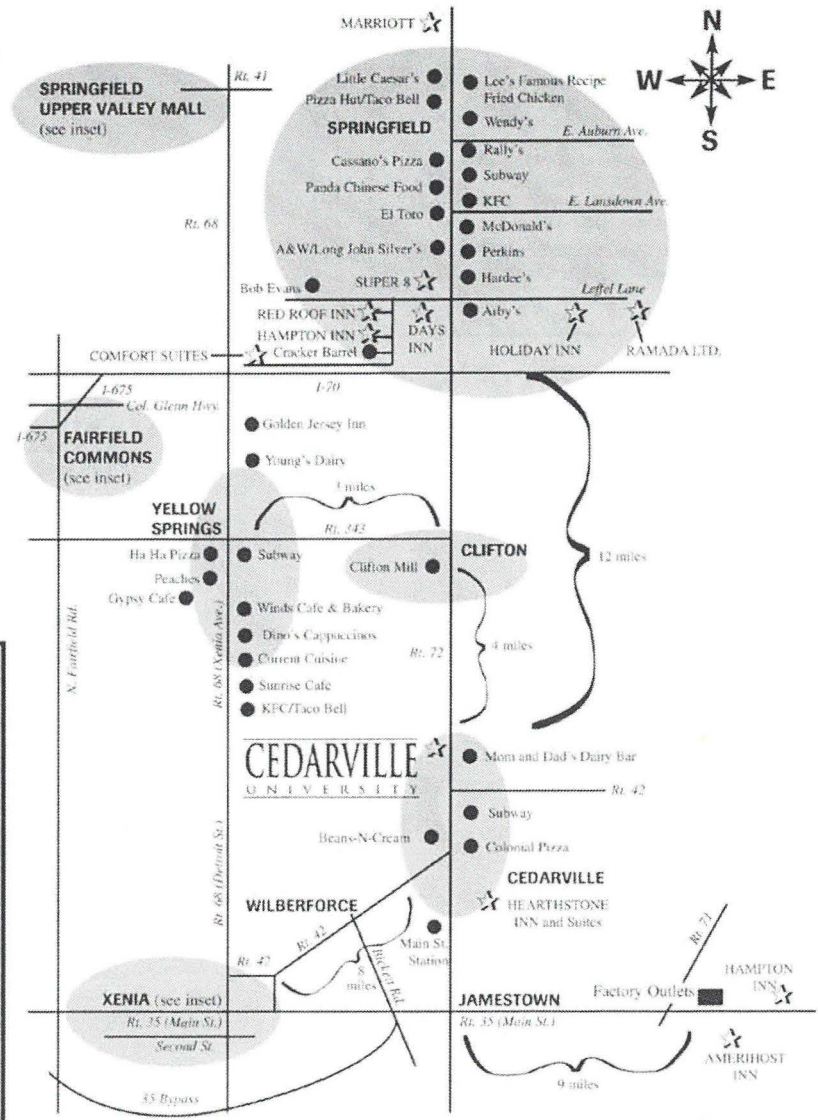

The Greater 'Ville Area

A Guide to Restaurants, Lodging, and Stores

Cedarville	
Hearthstone Inn & Suites	1-877-644-6466 (local) 1-937-766-3000
Xenia (15 mins. away)	
Holiday Inn	1-800-465-4329
Regency Inn	1-800-424-6423
Springfield (15-30 mins. away)	
Comfort Suites	1-800-424-6423
Country Inn & Suites	1-800-456-4000
Days Inn	1-800-329-7466
Fairfield Inn	1-800-228-2800
Hampton Inn	1-800-426-7866
Holiday Inn	1-800-465-4329
Ramada Ltd.	1-800-272-6232
Red Roof Inn	1-800-733-7663
Marriott Super 8	1-800-322-3600 1-800-800-8000
Fairborn (30-45 mins. away)	
Fairfield Inn	1-800-663-4230
Holiday Inn	1-800-465-4329
Dayton (30-45 mins. away)	
Red Roof Inn	1-800-843-7663
Comfort Inn	1-800-228-5150
Days Inn	1-800-329-7466
Fairfield Inn	1-800-228-2800

Restaurants, accommodations, and stores named here are not necessarily recommended by Cedarville University. This listing of area establishments is not meant to be exhaustive. For phone numbers or other information, contact the campus activities office at 1-800-860-7625.