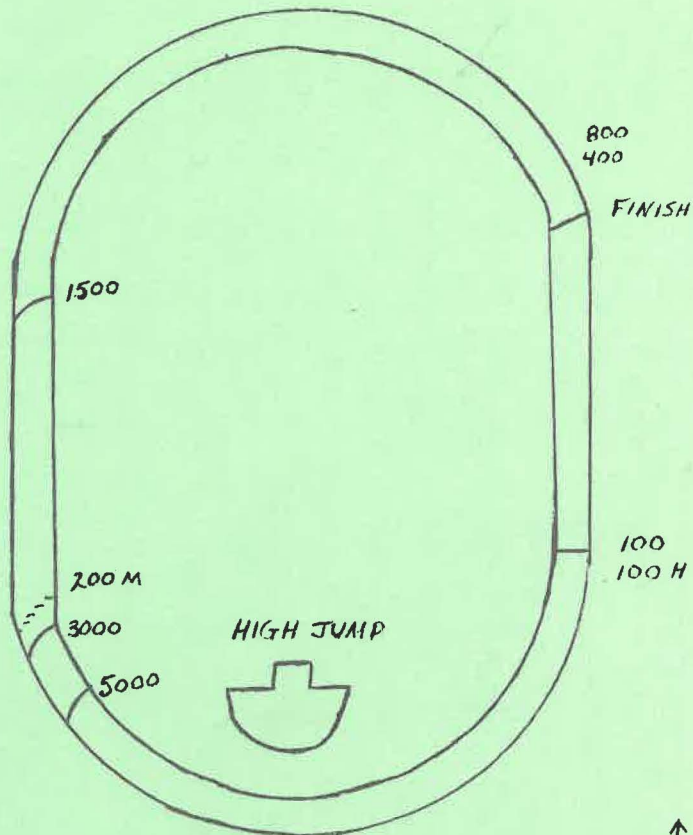

Debbie Elder	Sharon Roberts
Darlene Perkins	Lauren Shaffer

HEAD COACH: Jim Wright

LONG JUMP/
TRIPLE

SHOT PUT

JAVELIN

DISCUS

↑
N