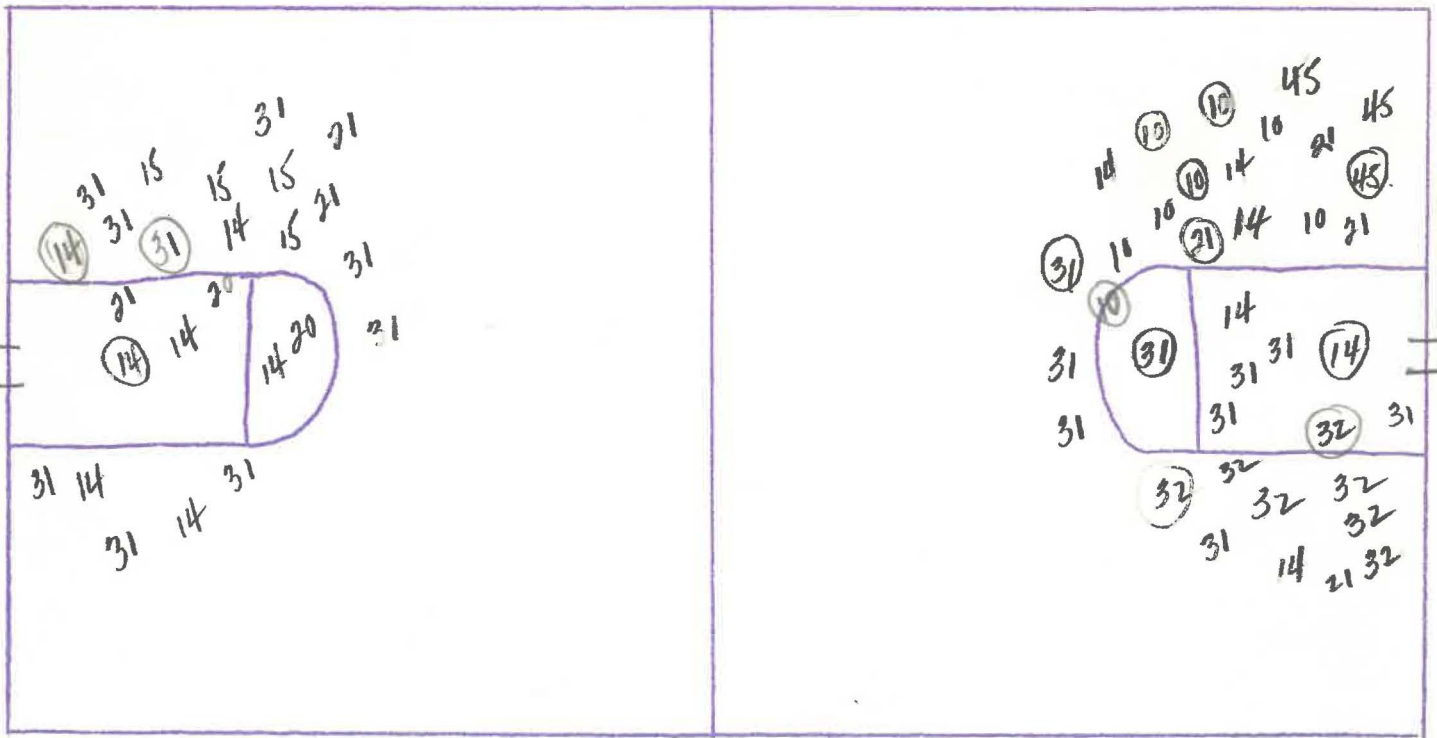

NAME	bad pass	traveling	failed to meet ball	3 sec.	In lane too soon F.T.	OFF other	DEF
Ann - 15							
Lynda - 22							
Lois - 31							
Judy - 14							
Jan - 23							
Gail - 20							
Ruth - 21							
Kathy - 32							
Suzzy - 17 yes							
Pat - 10							
Bev - 45							
Karen - 20							