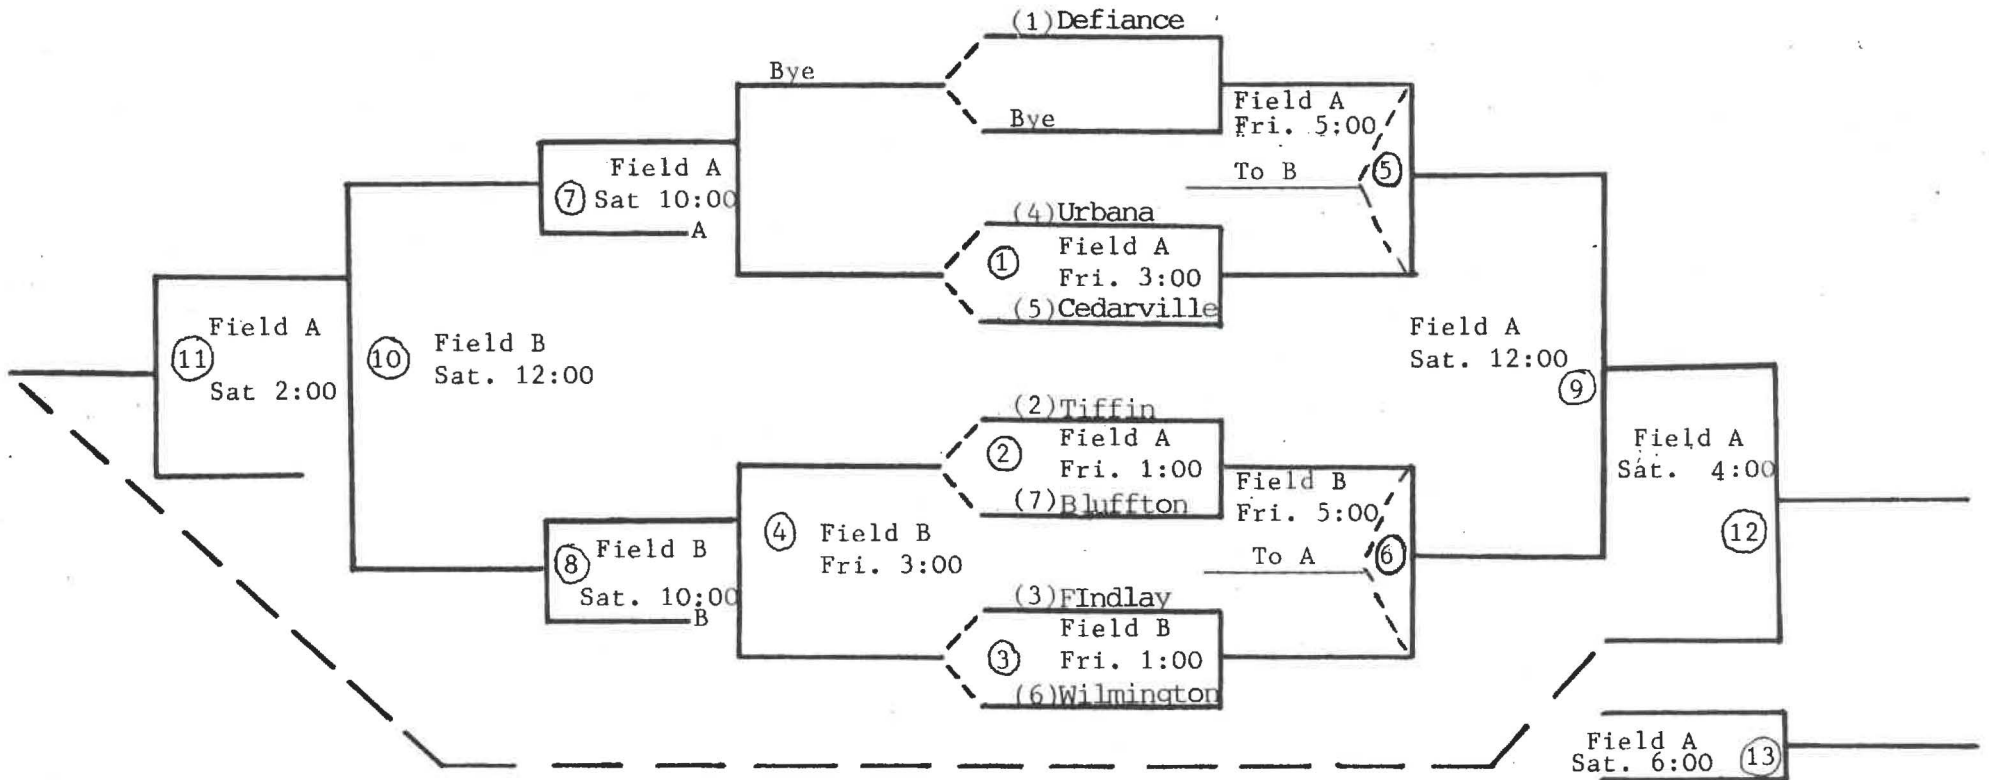

WBCC PLAYOFF BRACKET

Seedings are in parenthesis: (1)
Game numbers are circles: ①
Field A: with lights
Field B: Without lights

8 Team Double Elimination Tournament

(if necessary)

CEDARVILLE COLLEGE

1986 All-WBCC Softball Team Nominations

PLAYER	G	AB	R	1B	2B	3B	HR	SLUG PCT.	RBI	BB	K	SB	SBA	ON BASE PCT.	BA	PO	A	E	FIELD PCT.
SUE BALDIS Infield, Senior	19	57	23	17	2	0	2	.509	19	16	4	15	19	.644	.368	38	42	13	.860
REBECCA CLIFFORD Outfield, Freshman	19	60	21	17	2	0	1	.417	9	8	2	6	7	.500	.333	19	15	2	.944