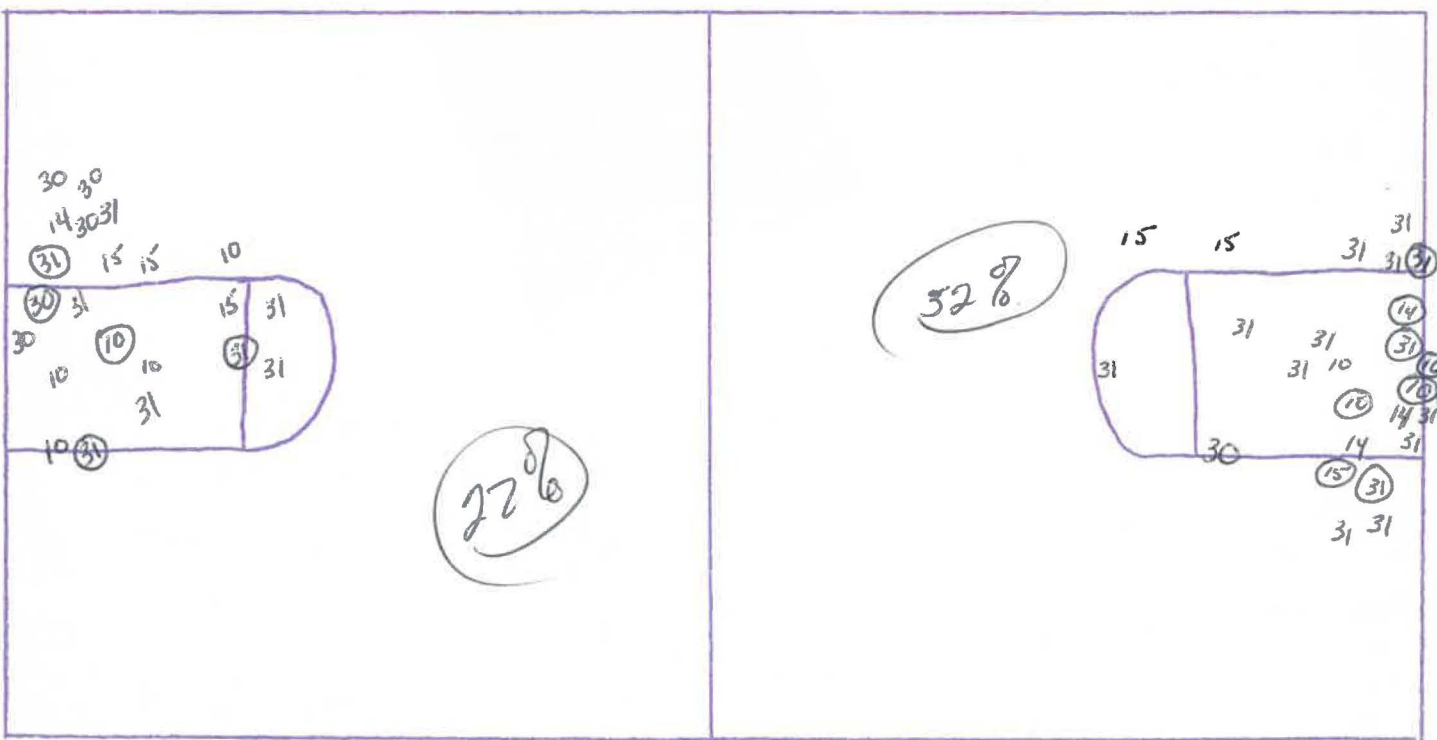

NAME	bad pass	traveling	failed to meet ball	3 sec.	In lane too soon F.T.	other	total
WESCOTT	31 1	1					
JOHNSON	10						
GRANT	14 1		1				
DAMON	15						
TOMPKINS	20	1					
Inghram	25						
WALKER	30      1	1	1				