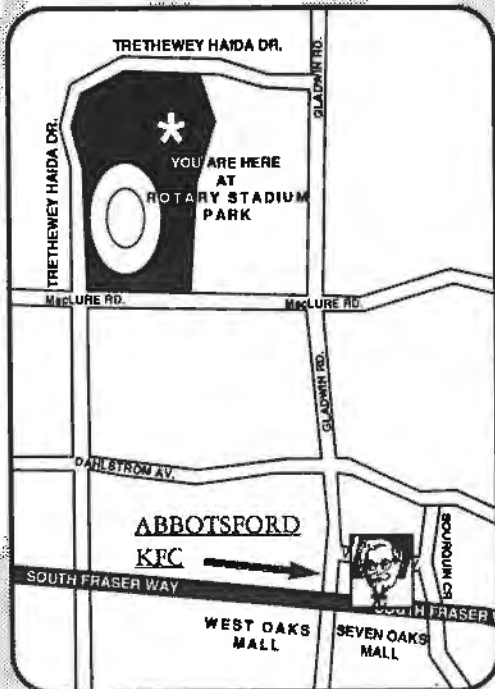

Final Results:

1. _____	Mark _____	5. _____	Mark _____
2. _____	Mark _____	6. _____	Mark _____
3. _____	Mark _____	7. _____	Mark _____
4. _____	Mark _____	8. _____	Mark _____

**32843 SOUTH FRASER WAY
853-7600**