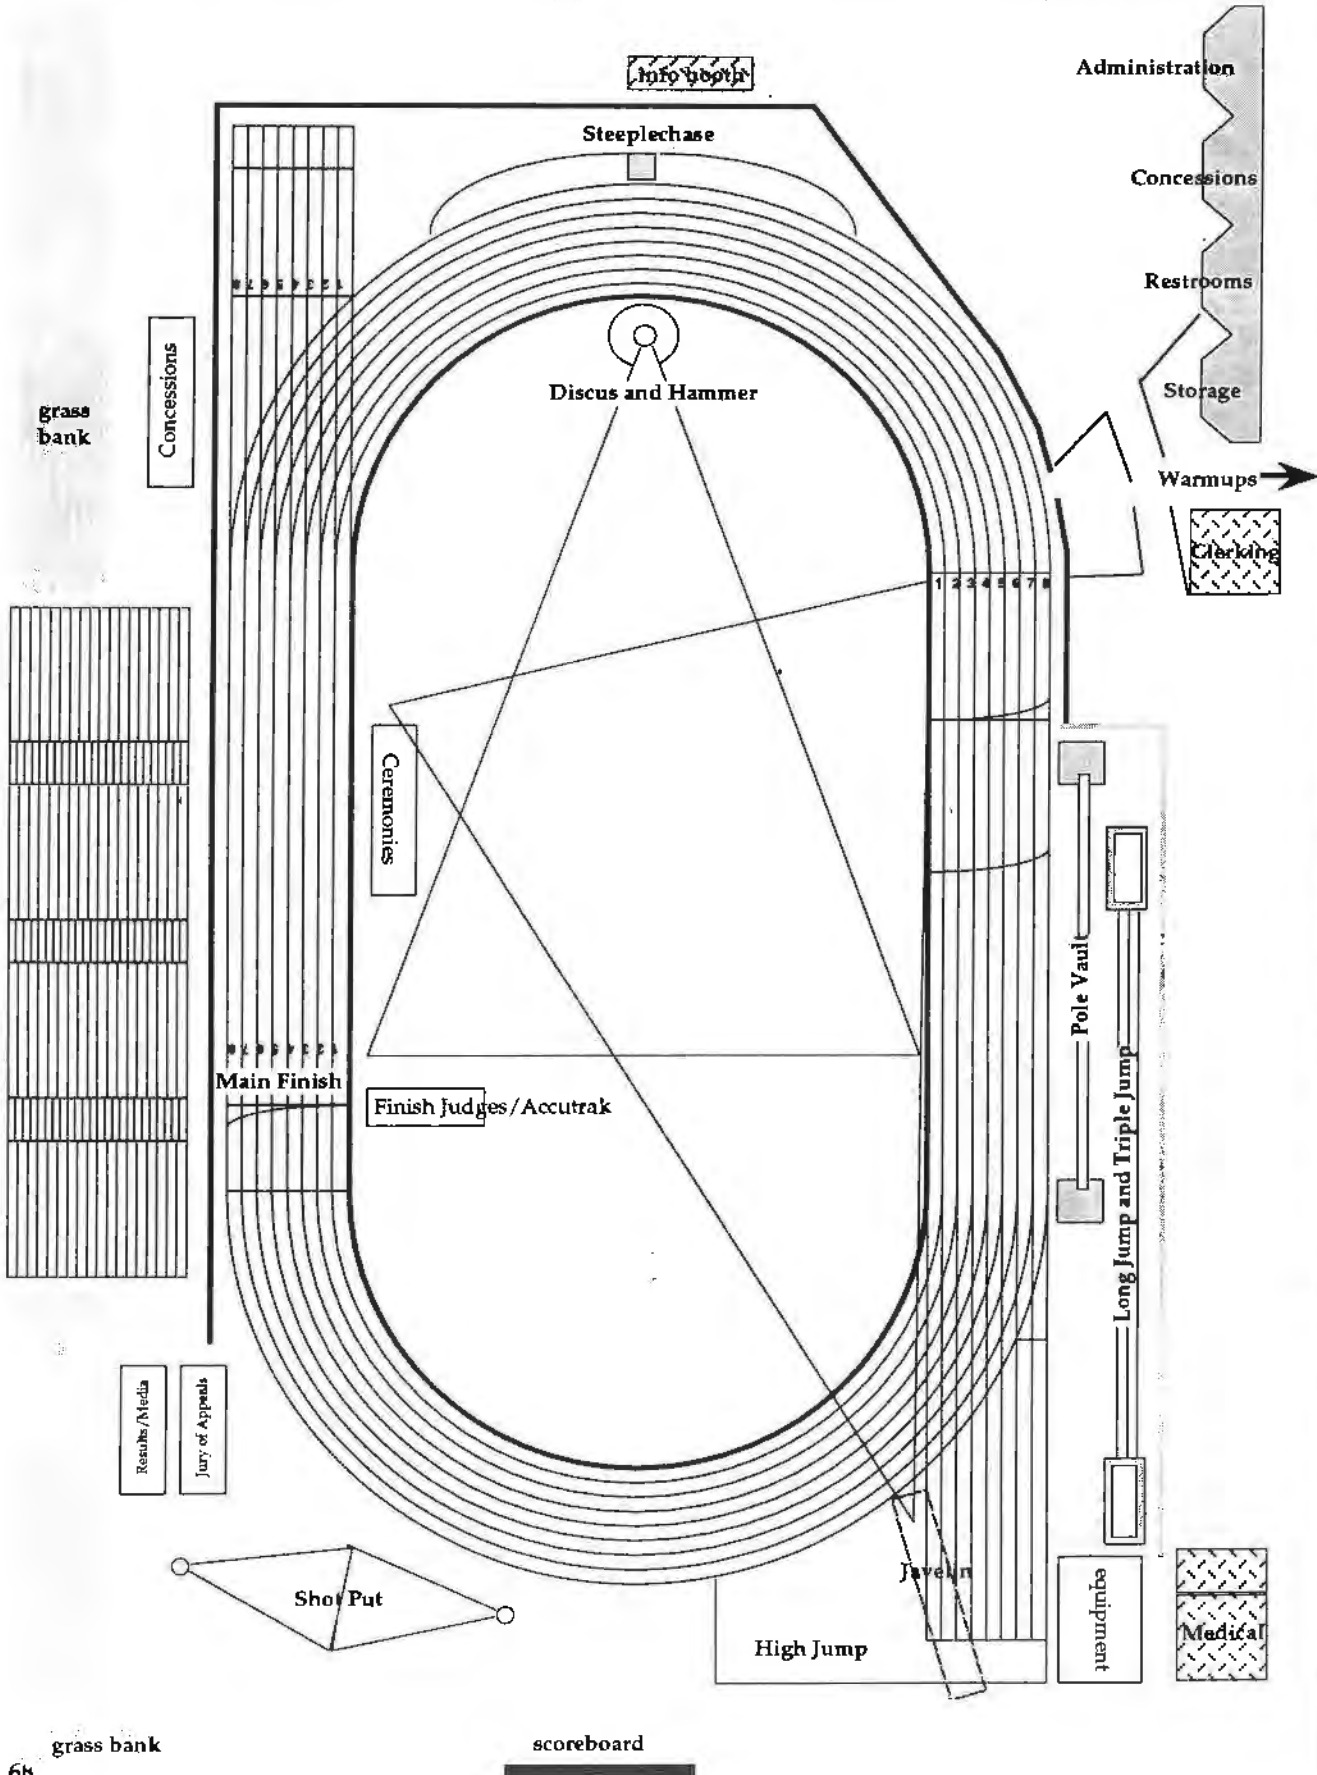

CALL COLLECT: 1-850-1976

RENTALS: 273-6505

Please call or visit, we'll make it worth your while.

**31631 SOUTH FRASER WAY
CLEARBROOK, ABBOTSFORD**

Rotary Stadium Map

SPECTATOR GATE

ATHLETE/OFFICIAL GATE

ROTARY STADIUM • MATSQUI-ABBOTSFORD