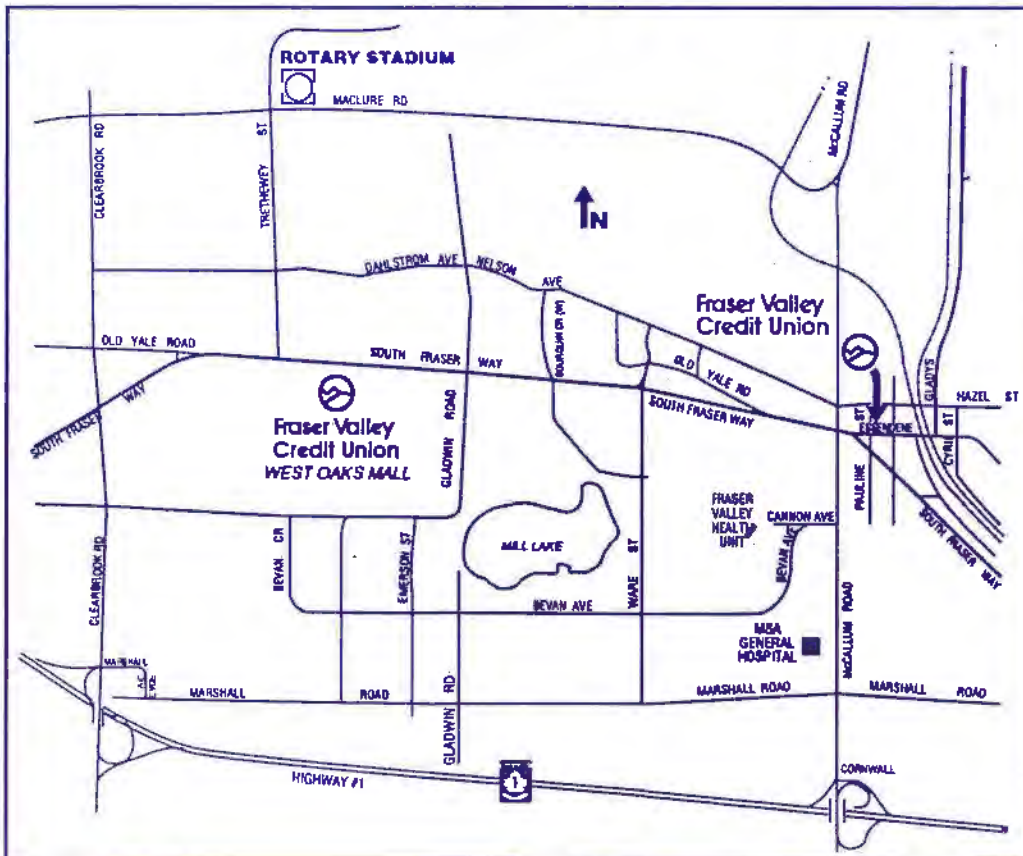

WEST OAKS

3270 SOUTH FRASER WAY
CLEARBROOK, B.C.
PHONE 853-3430

ABBOTSFORD

33655 ESSENDENE
ABBOTSFORD, B.C.
PHONE 853-3317