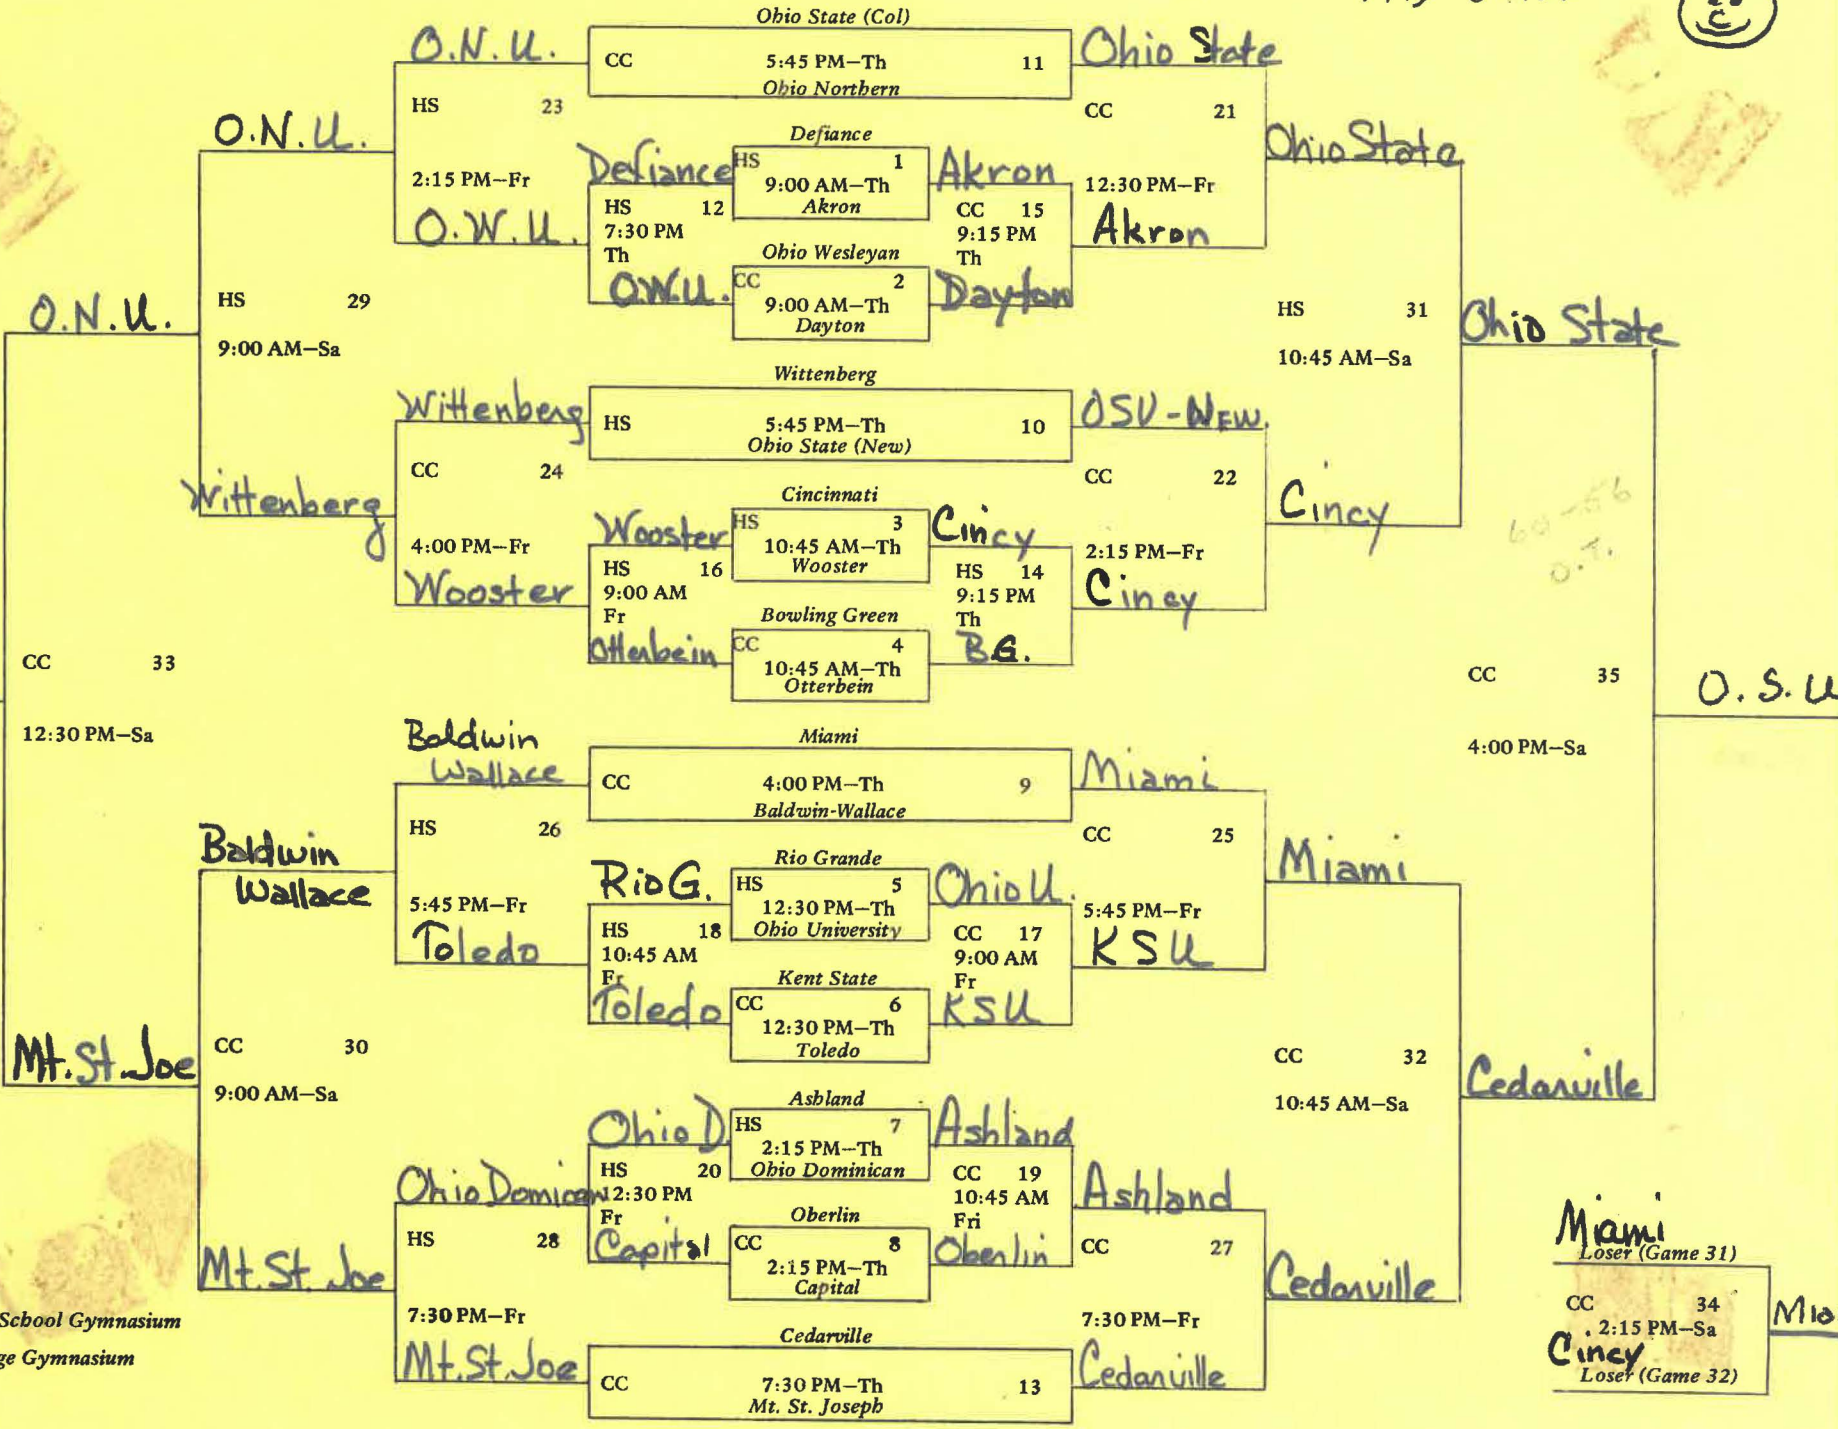

Mt. St. Joe

HS - High School Gymnasium
CC - College Gymnasium

Miami
Loser (Game 31)
CC 34
2:15 PM-Sa
Cincy
Loser (Game 32)

60-56
O.T.