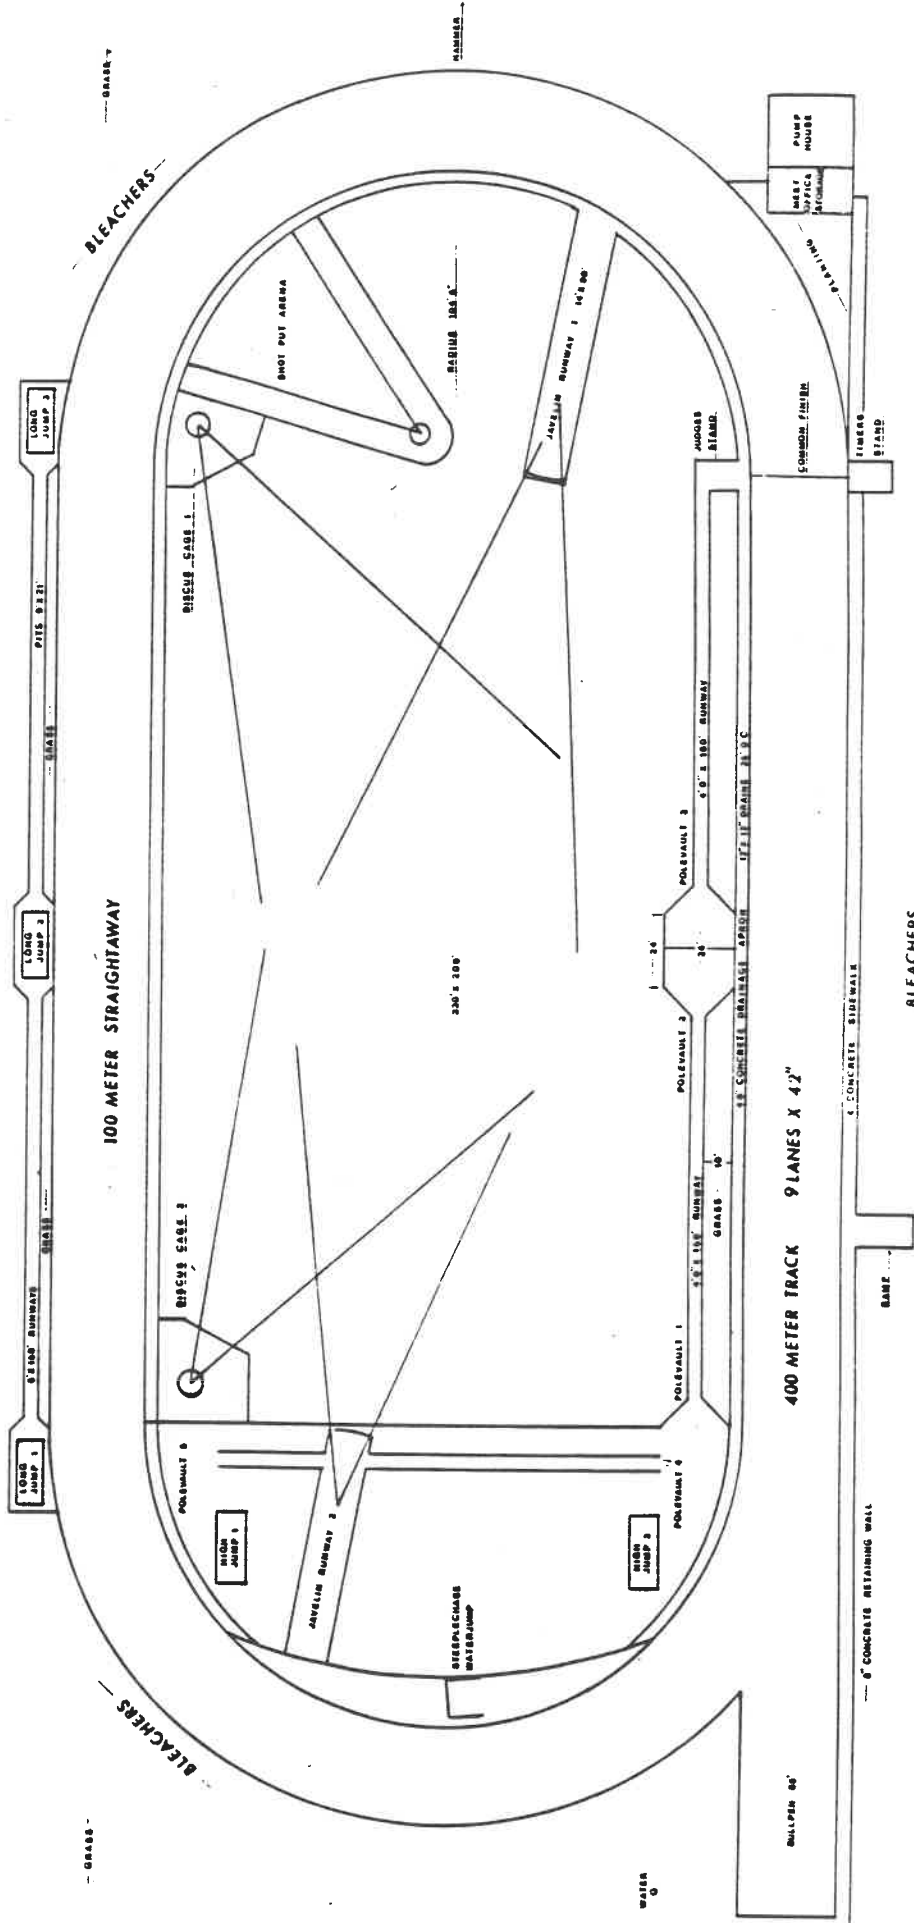

NCCAA National Office -- P.O. Box 1312 -- Marion, IN 46952 -- 317-674-8401

Cedarville College Track and Field Complex

Cedarville College	
DATE: 10/1/78	DESIGNED BY: TIM BULLHEAD
SCALE: 1/8" = 1'-0"	PROJECT NO. 100-100
GENERAL TRACK LAYOUT	