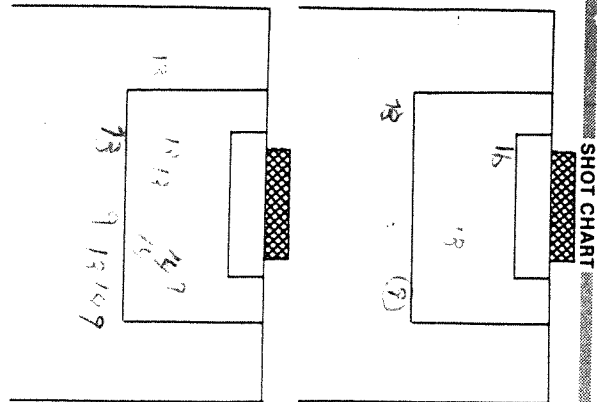

BRINE SOCCER SCORE SHEET

HOME GEORGETOWN 3-3

vs VISITORS WALTON 4-4-1

DATE 10-3-98
FIELD GEORGETOWN
WEATHER DRY

SHOTS	ASS.	GOALS	NO.	PLAYERS	POS.	GOAL	PLAYERS	NO.	GOALS	ASS.	SHOTS
			0	KATE MURRAY			MARISA ROBERTS	1			
			5	CARIE ORME	V		KATE BLEDSOE	9	1		
			7	JESSICA ALEXANDER			LADIE ALEXANDER	6			
			4	LISA HODGKINS	V		SOJAN SCHAEFER	7	1		
			13	AUNSON HOWE	V		TEREJTD	16			
			14	GENDRA ROBERTS	V		DEANNA BILL	11			
			15	HEISTEN DE WANEY			JILL TRAGMAN	13			
			17	LISA THOMPSON			BIPINA TRINGHER	15			
			19	SUNDI MYERS			MOLLY VLOSTERMAN	18			
			21	AMANDA YODDER			SPRIN BLODERS	20			
			25	ANNI NYHYK			AMBER SWAIL	21			
SUBS											
			1	STEPHAN FORGAN GW	V		MICHELLE GARDNER	2			
			10	ANDEAN CREANOR	V		REBECCAH HEYBE	3			
			11	MUET AELIADRA	V		AMANDA ANDERSON	4			
			12	RILEY KANGLIST			TRICHERN FORSTER	5			
			18	STEPHANIE ATTKIN	V		KRISTA WENHNEY	12			
			22	BECKI KOZLODZKI			STEPHAN LINSZ	14			
			23	SMOUL HASTINGS	V		MARDELA WILING	16			
			24	JULIE MERVIN							
			29	MARLENE ROYAL	V