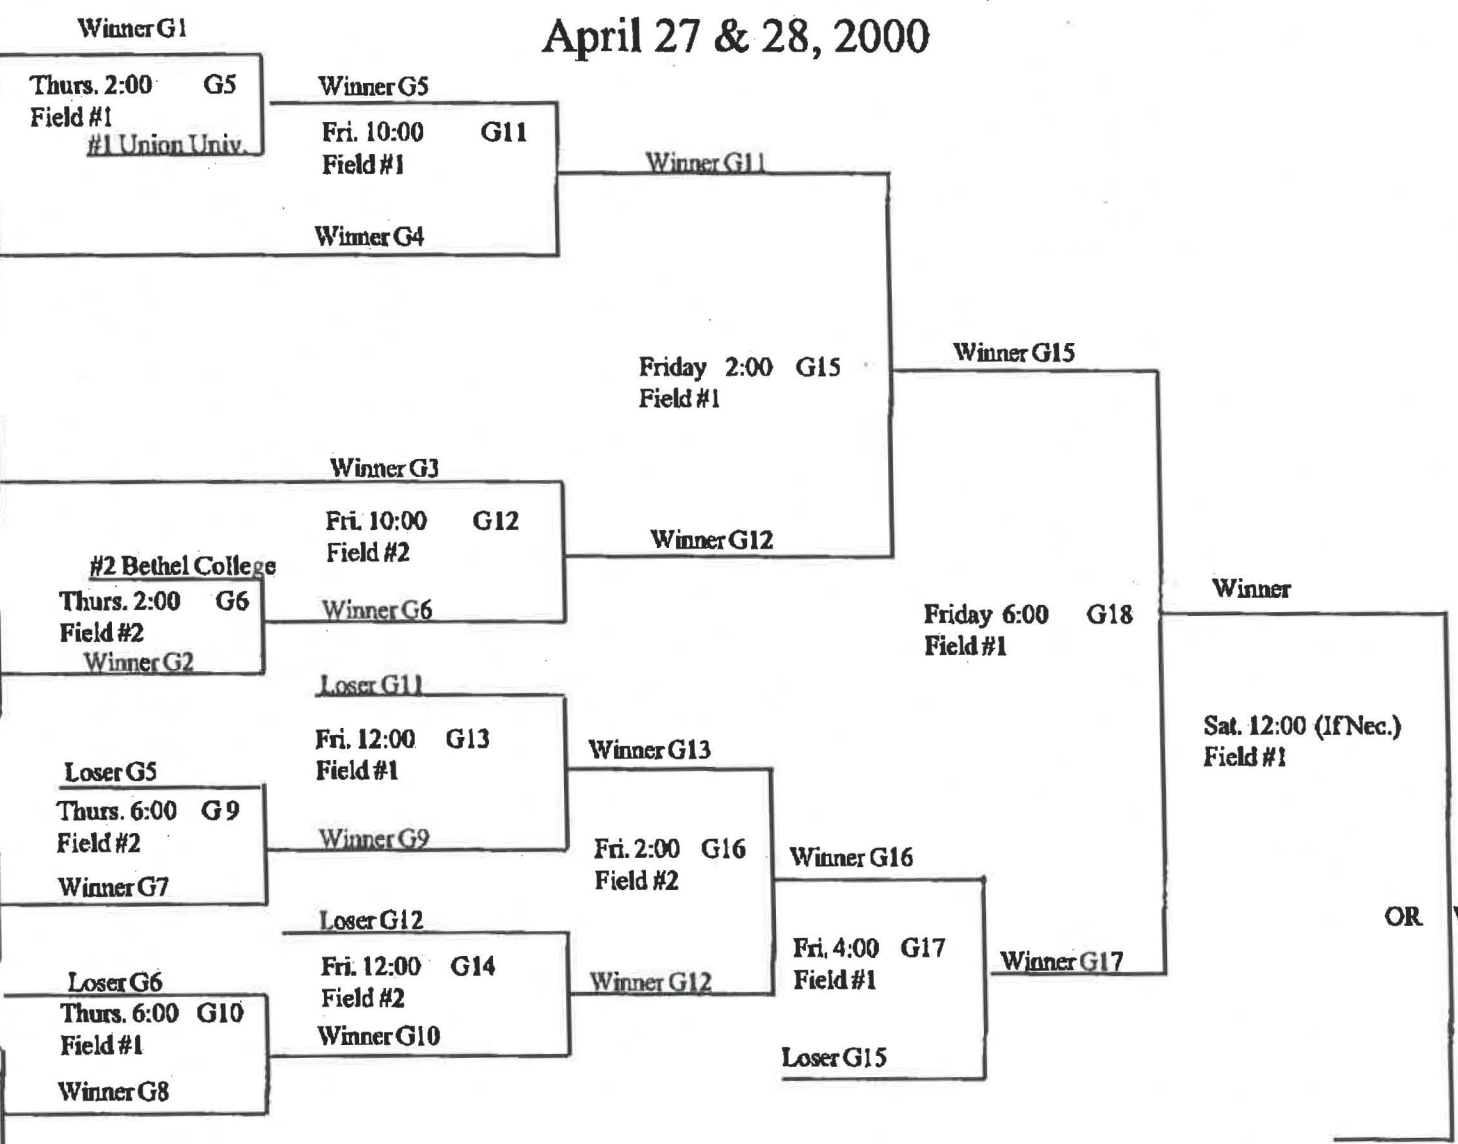

Cedarville College
 Thurs. 12:00 G4
 Field #1

East Texas Baptist Univ.
 Thurs. 12:00 G3
 Field #2

Geneva College
 Thurs. 12:00 G3
 Field #2

Olivet Nazarene Univ.
 Thurs. 10:00 G2
 Field #2

Spring Arbor College
 Thurs. 10:00 G2
 Field #2

LOSER'S BRACKET

Loser G3
 Thurs. 4:00 G7
 Field #2

Loser G2
 Thurs. 4:00 G7
 Field #2

Loser G1
 Thurs. 4:00 G8
 Field #1

Loser G4
 Thurs. 4:00 G8
 Field #1

- | | |
|--|--|
| <ol style="list-style-type: none"> 1. Union University 2. Bethel College 3. Olivet Nazarene University 4. East Texas Baptist University 5. Cedarville College | <ol style="list-style-type: none"> 6. Geneva College 7. Malone College 8. Indiana Wesleyan University 9. Oakland City University 10. Spring Arbor College |
|--|--|