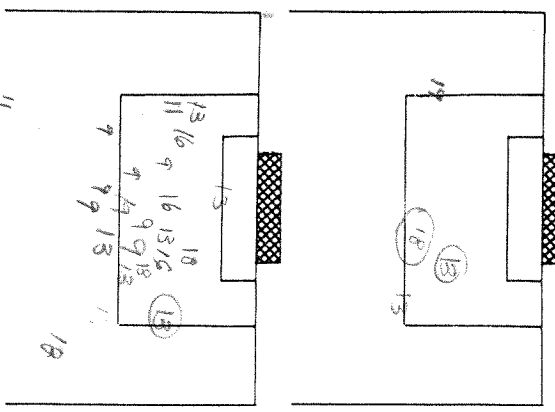

BRINE SOCCER SCORE SHEET

HOME CTDP VILLES 3-3-1 vs. VISITORS NOTRE DAME 3-6

DATE 10-6-98
FIELD GENEVILLE
WEATHER COOL & WINDY

SHOT CHART

SUBS

NO.	PLAYER	PER	TIME	ASSIST	ASSIST	HOW SCORED
1	SOROKIN FAGAN					BECKY STONN
4	JEREMY WALKER					JUDI PATTERI
10	ANDREA CRANOR					HENRIK ANJARELL
14	KEVIN ROBERTS					
16	LISA HENDERSON					
21	AMANDA VODER					
22	BECKY KOPANISIC					
23	SARAH KASTNER					
24	JULIE WARDEN					
29	RACHEL EDGELSH					

SCORING

TEAM	PLAYER	PER	TIME	ASSIST	ASSIST	HOW SCORED
CC	18-STEPHANIE ANTONI	1	8"			off behind goal
CC	13-MILISSA HOWE	1	9'05"			off of goal line
ND	4-KEVIN LAWRENCE	1	10'09"			corner
ND	15-BARBARA CHESTER	2	77'42"			kick from outside
CC	13-MILISSA HOWE	OT 1	94'45"			off behind