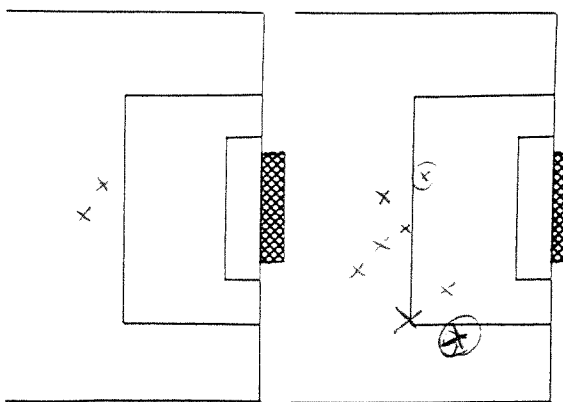

SHOT CHART

SHOTS AT GOAL 10

CORNER KICKS 0

GOALIE SAVES 9

1 2 3 4 5 6 7 8 9 10 11
12 13 14 15 16 17 18 19 20 21 22
23 24 25 26 27 28 29 30 31 32 33
34 35 36 37 38 39 40 41 42 43 44

SCOREKEEPER _____

TEAM 1 2 O.T. O.T. FINAL

CLIFDPHILL	1	3	-	-	4
OLDFIELD	2	0	-	-	2

FOULS (All) 11/11
OFFSIDES 1