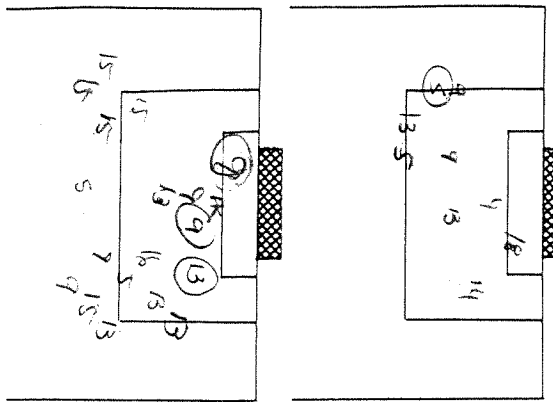

BRINE SOCCER SCORE SHEET

HOME CLIFDPHILL 4-3-1 vs VISITORS OLDFIELD 2-8-1

DATE 10-04-95
FIELD CLIFDPHILL
WEATHER WINDY, CLOUDY, WET

SHOT CHART

SHOTS AT GOAL 27

CORNER KICKS 0

GOALIE SAVES 6

12 13 14 15 16 17 18 19 20 21 22
23 24 25 26 27 28 29 30 31 32 33
34 35 36 37 38 39 40 41 42 43 44

REFEREES TRIP LONER

WANDA CRITTE

82-59 Robinson missed PK off post

FOULS 12 25
OFFSIDES 7

SHOTS	ASS.	GOALS	NO.	PLAYERS	POS.	GOAL	PLAYERS	NO.	GOALS	ASS.	SHOTS
I		0	4	KRISTE BOURNAY							
II		4	5	CHERIE SPINA							
III		7	9	OLUSSA ALEXANDER							
IV		11	11	ANGIE ARMSTRONG							
V		13	13	DANIELLE HART							
VI		15	15	KRISTIE DE VRIES							
VII		17	17	LINDA THOMPSON							
VIII		18	18	SERENA BROWN							
IX		25	25	ROD OLIVER							

SUBS

NO.	PLAYER	POS.	GOAL	PLAYERS	NO.	GOALS	ASS.	SHOTS
1	SUSAN FRY			AMANDA BRISTOL	8			
10	ANGIE ARMSTRONG			SERENA BROWN	13			
12	LINDA THOMPSON			DEBBIE WOOD	12			
15	KRISTIE DE VRIES			WENDY LARSON	15			
17	LINDA THOMPSON			KRISTIE DE VRIES	16			
18	SERENA BROWN			KRISTIE DE VRIES	16			
25	ROD OLIVER			TRACY WATKINSON	2			

SCORING

TEAM	PLAYER	PER	TIME	ASSIST	ASSIST	HOW SCORED
CC	S. CRITTE	1	4:46	13		5 goals in 1st half
OL	WANDA CRITTE	1	5:00	7		19 goals in 2nd half
OL	DANIELLE HART	1	58:52			1 goal in 2nd half
OL	ANGIE ARMSTRONG	2	79:55	15		1 goal in 2nd half
OL	ANGIE ARMSTRONG	2	83:07	23		1 goal in 2nd half
CC	ROD OLIVER	2	85:32	5	9	1 goal in 2nd half