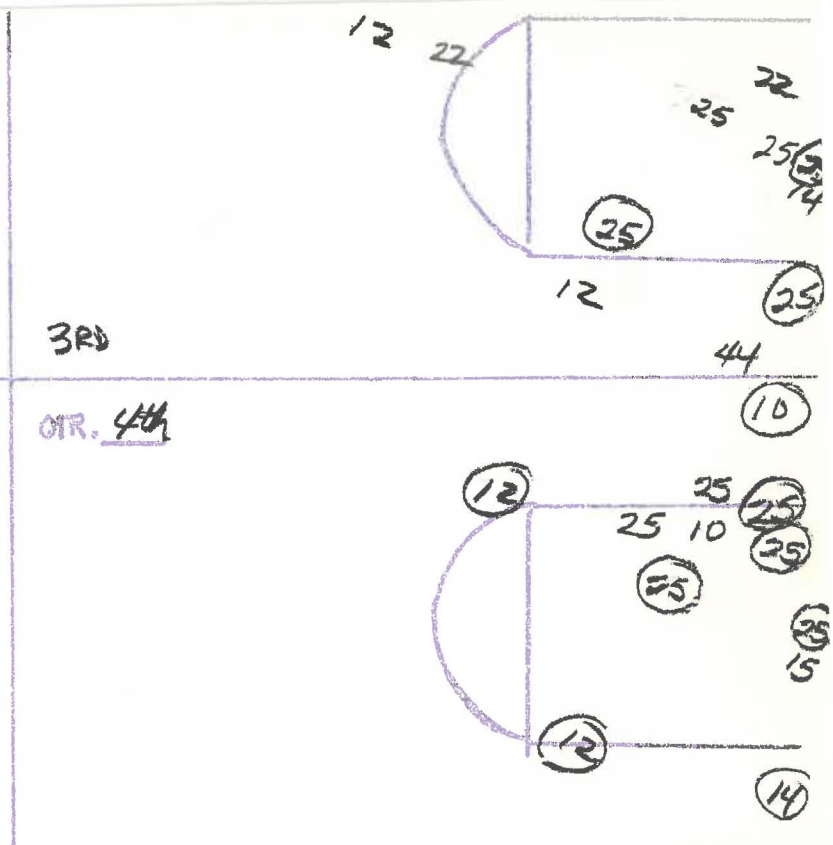

CC vs Ashland (2/20/70)

NAME	#	FTA	FTM %	FGA	FGM %	REBOUNDS		TOT	TRAV.	BP	FTMS	CO	3S	OTHER	TOTAL
						OFF	DEF								
WISSINGER	10	6	4 66%	7	2 28%					11					3
GAST	25	2	1 50%	20	10 50%								1		1
DEMARS	44	5	2 40%	3	0 0%					1					1
MANN	15	1	1 100%	6	1 17%					1					1
TREFFGER	12	3	1 33%	7	4 57%			1		1			1		4
MARTIN	22	0	0 0%	2	0 0%										0
STAMATIS	14	1	0 0%	3	1 33%			1							1
PUMPELLY	00														
LOWERY	01														
TAL		18	9 50%	47	18 38%			2		7			2		11