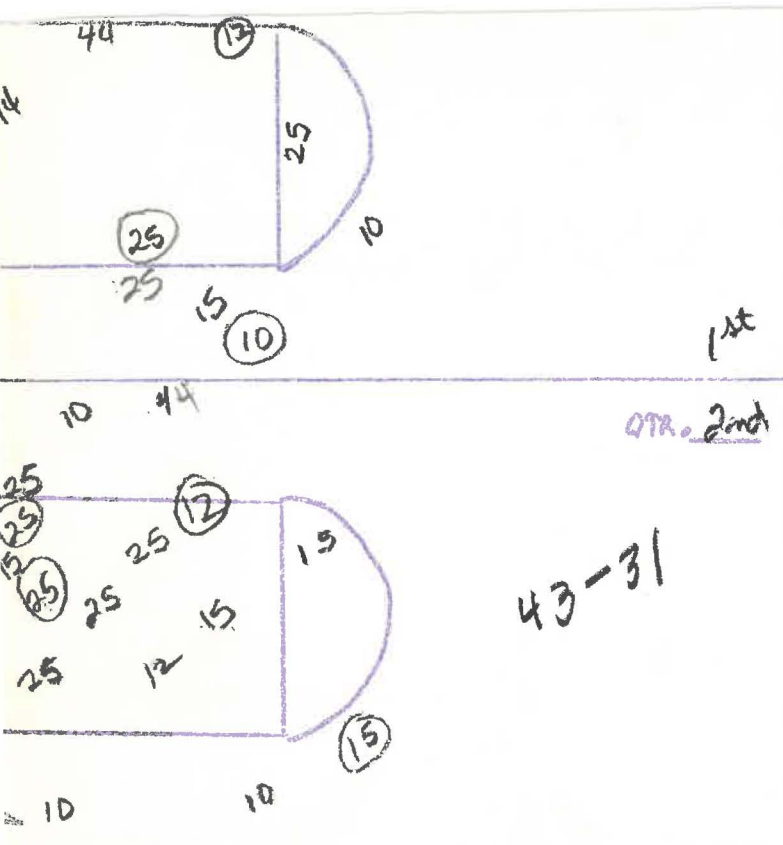

CC vs Ashland (2/20/70)

NAME	#	FTA	FTM %	FGA	FGM %	REBOUNDS		TOT	TRAV.	BP	FTMS	CO	3S	OTHER	TOTAL
						OFF	DEF								
WISSINGER	10	6	4 66%	7	2 28%					11					3
GAST	25	2	1 50%	20	10 50%								1		1
DEMARS	44	5	2 40%	3	0 0%					1					1
MANN	15	1	1 100%	6	1 17%					1					1
TREFFGER	12	3	1 33%	7	4 57%			1		1			1		4
MARTIN	22	0	0 0%	2	0 0%										0
STAMATIS	14	1	0 0%	3	1 33%			1							1
PUMPELLY	00														
LOWERY	01														
TAL		18	9 50%	47	18 38%			2		7			2		11