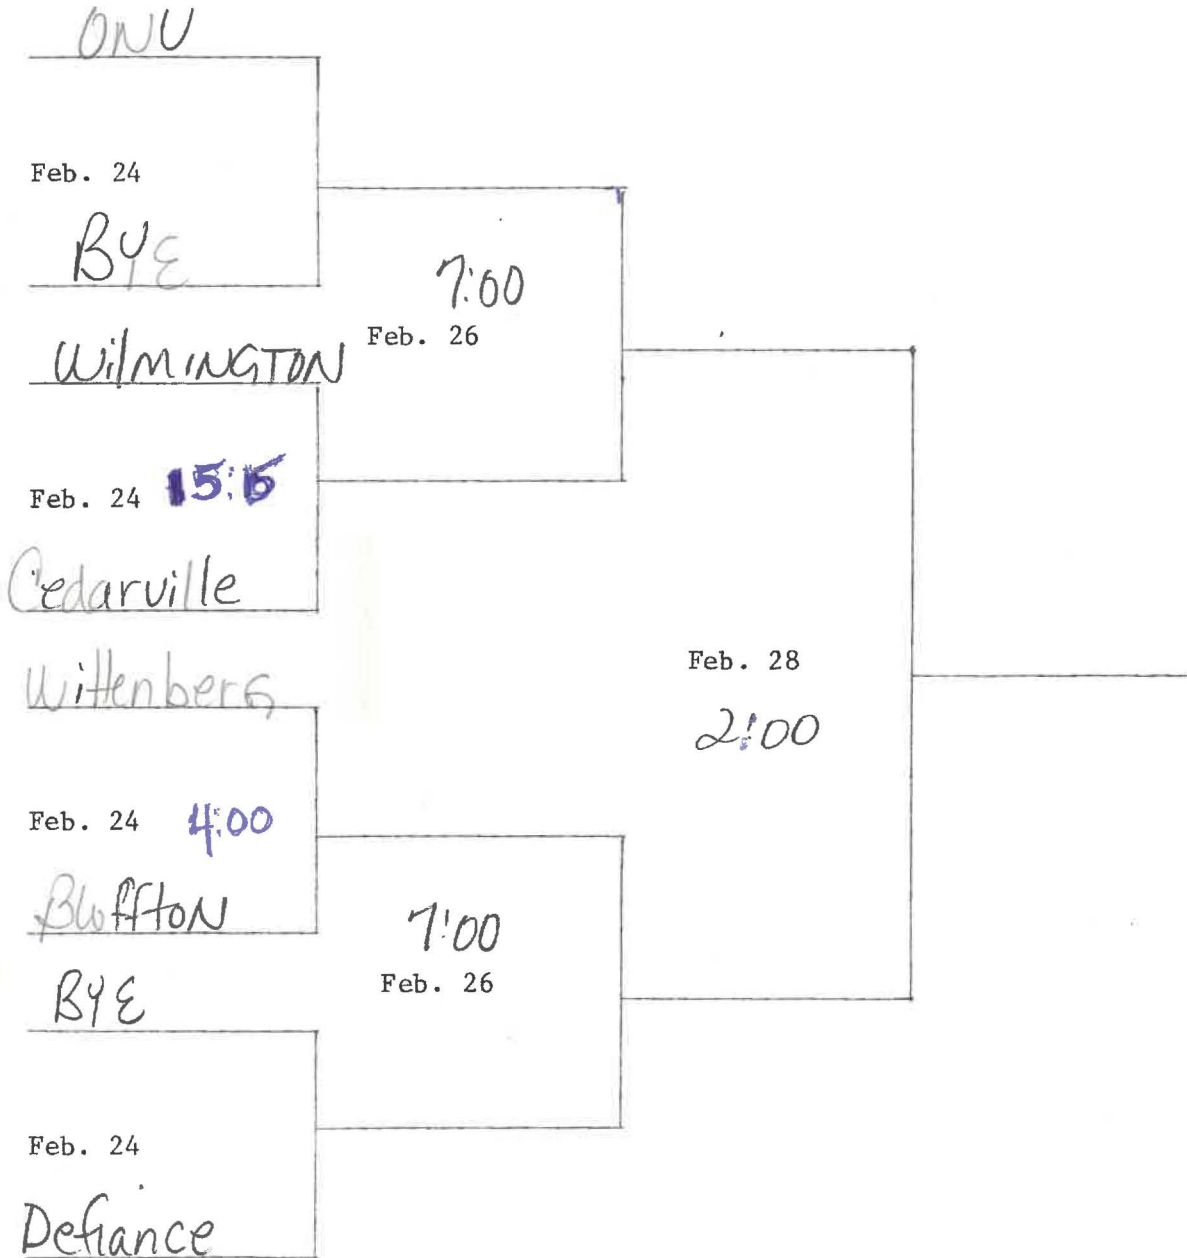


2-24-1981

1980-1981 West Satellite Tournament Bracket

Cedarville College

Follow this and additional works at: https://digitalcommons.cedarville.edu/womens_basketball_schedules

Part of the [Higher Education Commons](#), and the [Sports Studies Commons](#)

WEST SATELLITE TOURNAMENT

February 24, 26, 28, 1981

2 1/2
4:10 8:
2 1/2
1-216-494-3009

~~WEST SATELLITE JOURNAL~~

February 24, 26, 28, 1981