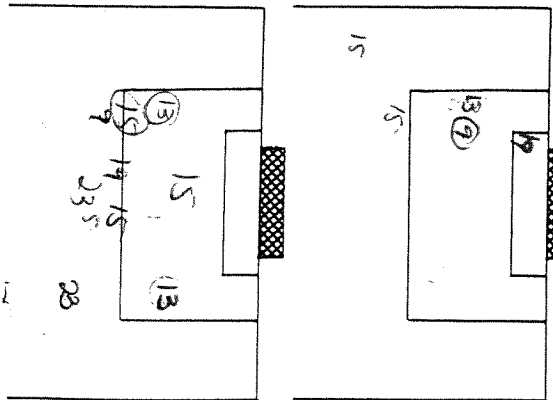

BRINE SOCCER SCORE SHEET

HOME CEBRUICE

7-6-1

vs. VISITORS 1WU

13-4

DATE 10-28-98
FIELD CEBRUICE
WEATHER WOOLY FRISKY

SHOT CHART

SHOTS AT GOAL **15**

CORNER KICKS **3**

GOALIE SAVES **11**

12 13 14 15 16 17 18 19 20 21 22
12 13 14 15 16 17 18 19 20 21 22
23 24 25 26 27 28 29 30 31 32 33

REFEREES Bill PRATER

ED SHOENMAKER

TOUJ WHITMAN

FOULS 9/19
OFFSIDES 13/7

SHOTS ASS. GOALS NO.

SHOTS	ASS.	GOALS	NO.	PLAYERS	POS.	GOAL	PLAYERS	NO.	GOALS	ASS.	SHOTS
			0	KATIE MURRAY	GOAL		GAIL MURPHY	1			
			5	CARIE OERME			BREISSA LAWRENCE	1/8			
			7	JESSICA ALEXANDER			ROBIA AUERS	5			
			9	MIGUEL RUTTMAN			BETHANY HERDMAN	2			
			11	AMIE A RIMUARD			INDICA BROADH	15			
			12	RACHEL BURLISH			KINSEY BILLOTT	19			
			13	AUSDAI HINES			RIGBY SMITH	12			
			14	GENEVA DOBBS			RACHEL DYBE	7			
			15	KRISTEN DE VANNUY			ALYSSA DALEY	6			
			17	LISA THOMPSON			SEREN FEOST	8			
			19	SUNBIMYERS			DE MYRMEN	19	III		III

SUBS

1	SOPHAN FREAN GK						CHRISTY EOFFNER	3			
4	JENNY WALKER						ANGELIA BARRIT	14			
10	RAINEN CRAWLER						RICCARA GREY	2			
16	LISA DOBBS						ELLEN KULLOT (16)	25			
19	STEPHANIE ALLMAN										
21	AMANDA YONK										
22	BREY KOLLOSSE										
23	SMITH HAYSTON										
24	JULIE HARDIN										
25	AMY NYRUIS										

SCORING

TEAM	PLAYER	PER	TIME	ASSIST	ASSIST	HOW SCORED
1WU	THAYER ELLIOTT	1	14"~~07~~	19		Lowball, Kick OFFSIDE
1WU	19-LIE MALMEND	1	14"~~50~~	12		19 yards, Kick OFFSIDE
CC	9-MARCO RUTTMAN	1	13"~~43~~			Went in and Dribled
1WU	19-LIE MALMEND	1	18"~~51~~			CORNER KICK
CC	13-ALLISON HUME	2	5"~~11~~ 51	Hastings	Meyers	WALL HARBLED
1WU	15-MONICA BROADH	2	10"~~11~~	21		GOALS IN
CC	15-KRISTEN DE VANNUY	2	15"~~31~~			AWESOME Dribbled
1WU	19-LIE MALMEND	2	19"~~02~~			

TEAM 1 2 O.T. O.T. FINAL

CEBRUICE	1	2			3
1WU	3	2			5

#7 Yellow

FOULS	11/14
OFFSIDES	1/1