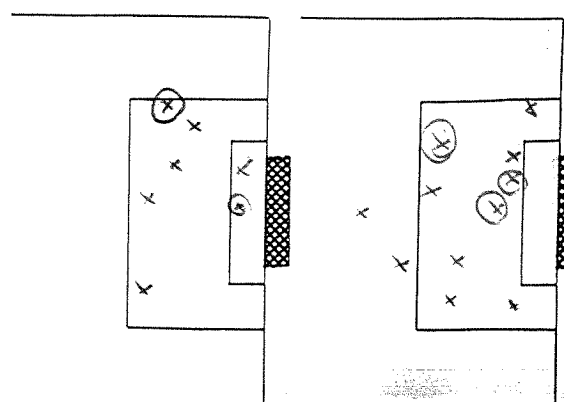

SHOT CHART

SHOTS AT GOAL

SHOTS AT GOAL **16**

1 2 3 4 5 6 7 8 9 10 11
12 13 14 15 16 17 18 19 20 21 22
23 24 25 26 27 28 29 30 31 32 33
34 35 36 37 38 39 40 41 42 43 44

CORNER KICKS

CORNER KICKS **8**

1 2 3 4 5 6 7 8 9 10 11
12 13 14 15 16 17 18 19 20 21 22
23 24 25 26 27 28 29 30 31 32 33

GOALIE SAVES

GOALIE SAVES **8**

1 2 3 4 5 6 7 8 9 10 11
12 13 14 15 16 17 18 19 20 21 22
23 24 25 26 27 28 29 30 31 32 33

SCOREKEEPER F. TERAVANDES

CORNER KICKS

CORNER KICKS **3**

1 2 3 4 5 6 7 8 9 10 11
12 13 14 15 16 17 18 19 20 21 22

GOALIE SAVES

GOALIE SAVES **11**

1 2 3 4 5 6 7 8 9 10 11
12 13 14 15 16 17 18 19 20 21 22
23 24 25 26 27 28 29 30 31 32 33

REFEREES Bill PRATER
ED SHOENMAKER
TOUJ WHITMAN

SHOTS AT GOAL

SHOTS AT GOAL **15**

1 2 3 4 5 6 7 8 9 10 11
12 13 14 15 16 17 18 19 20 21 22
23 24 25 26 27 28 29 30 31 32 33
34 35 36 37 38 39 40 41 42 43 44

FOULS 9 / 13

OFFSIDES 13 / 7

TEAM CEBRUILLE 1 2 O.T. O.T. FINAL 3 3

TEAM	1	2	O.T.	O.T.	FINAL
CEBRUILLE	1	2	-	-	3
1WU	3	2	-	-	5

#7 Yellow

FOULS 11 / 14
OFFSIDES 1 / 1