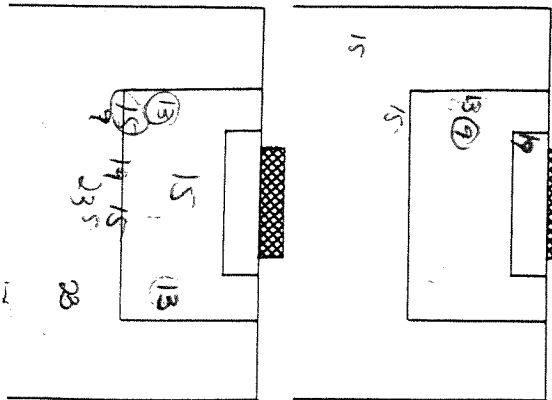

BRINE SOCCER SCORE SHEET

HOME CEBRUILLE

7-6-1

vs. VISITORS 1WU

13-4

DATE 10-28-98
FIELD CEBRUILLE
WEATHER WOOLY FRISKY

SHOT CHART

SUBS

NO.	PLAYER	POS.	GOAL	PLAYERS	NO.	GOALS	ASS.	SHOTS
1	SIOBHAN FREAN GK			CHRISTY EOFFNER	3			
4	JENNY WALKER			ANGELIA BARRIT	14			
10	RAINBON CREATOR			RICCARA GREY	2			
16	LISA DOHERTERY			ELLEN KULLOT (16)	25			
19	STEPHANIE ATTARD							
21	AMANDA YONK							
22	BILEY KOZLOUSEK							
23	SMITH HAYSTON							
24	JULIE HARDIN							
25	AMY NYRUIS							

SCORING

TEAM	PLAYER	PER	TIME	ASSIST	ASSIST	HOW SCORED
1WU	THANNEY ELLIOTT	1	14"~~07~~	19		Lowball, Kick, Goal
1WU	19-LIE MALMOND	1	14"~~50~~	12		19 Goals, Kick, Goal
CC	9-ROCCIO RUTTMAN	1	13"~~43~~			Goal 5 and 2 Goals
1WU	13-ALLISON HUME	2	5"~~11~~ 5"~~51~~	Hastings	Meyers	Goal 1 and 2 Goals
1WU	15-MONICA BROADH	2	10"~~11~~	21		Goal 1 and 2 Goals
CC	15-KRISTEN DE VANNUY	2	15"~~31~~			Goal 1 and 2 Goals
1WU	19-112 MYRMEN	2	19"~~02~~			Goal 1 and 2 Goals