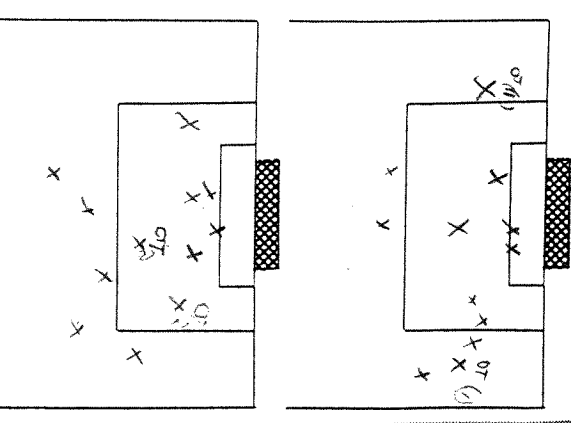

BRINE SPORTS
DESIGNED BY
CLIFF STEVENSON

BRINE SOCCER SCORE SHEET

Amc
1st round
AWAY
HOME
THURS
vs
SHOBS
10-31-98

DATE 10-31-98
FIELD SEDON HILL
WEATHER SUNNY

SHOT CHART

SHOT CHART

SHOTS AT GOAL 13

1 2 3 4 5 6 7 8 9 10 11 12 13 14 15 16 17 18 19 20 21 22

23 24 25 26 27 28 29 30 31 32 33

34 35 36 37 38 39 40 41 42 43 44

SHOTS AT GOAL 24

1 2 3 4 5 6 7 8 9 10 11 12 13 14 15 16 17 18 19 20 21 22

23 24 25 26 27 28 29 30 31 32 33

34 35 36 37 38 39 40 41 42 43 44