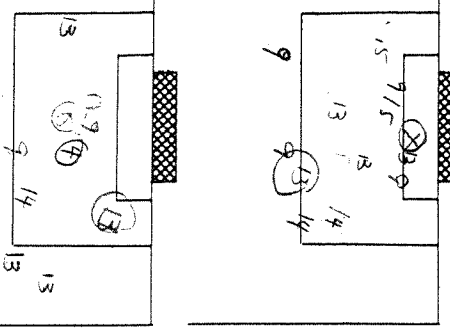

BRINE SOCCER SCORE SHEET

HOME CEPADULLA vs VISITORS GRANDVIEW DATE 10-24-98
HOME 6:50 vs VISITORS 11:30 FIELD CEPADULLA
WEATHER cloudy

SHOT CHART