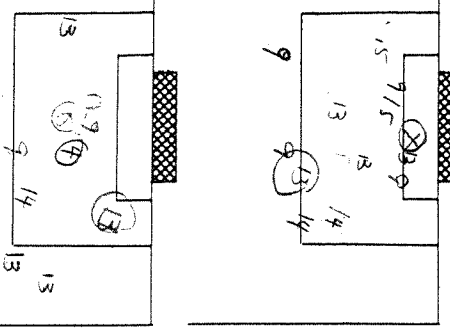

BRINE SOCCER SCORE SHEET

HOME CEADAPULUE vs VISITORS GRANDVIEW DATE 10-24-98
HOME 1561 vs VISITORS 11-3 FIELD CEADAPULUE
WEATHER cloudy

SHOT CHART