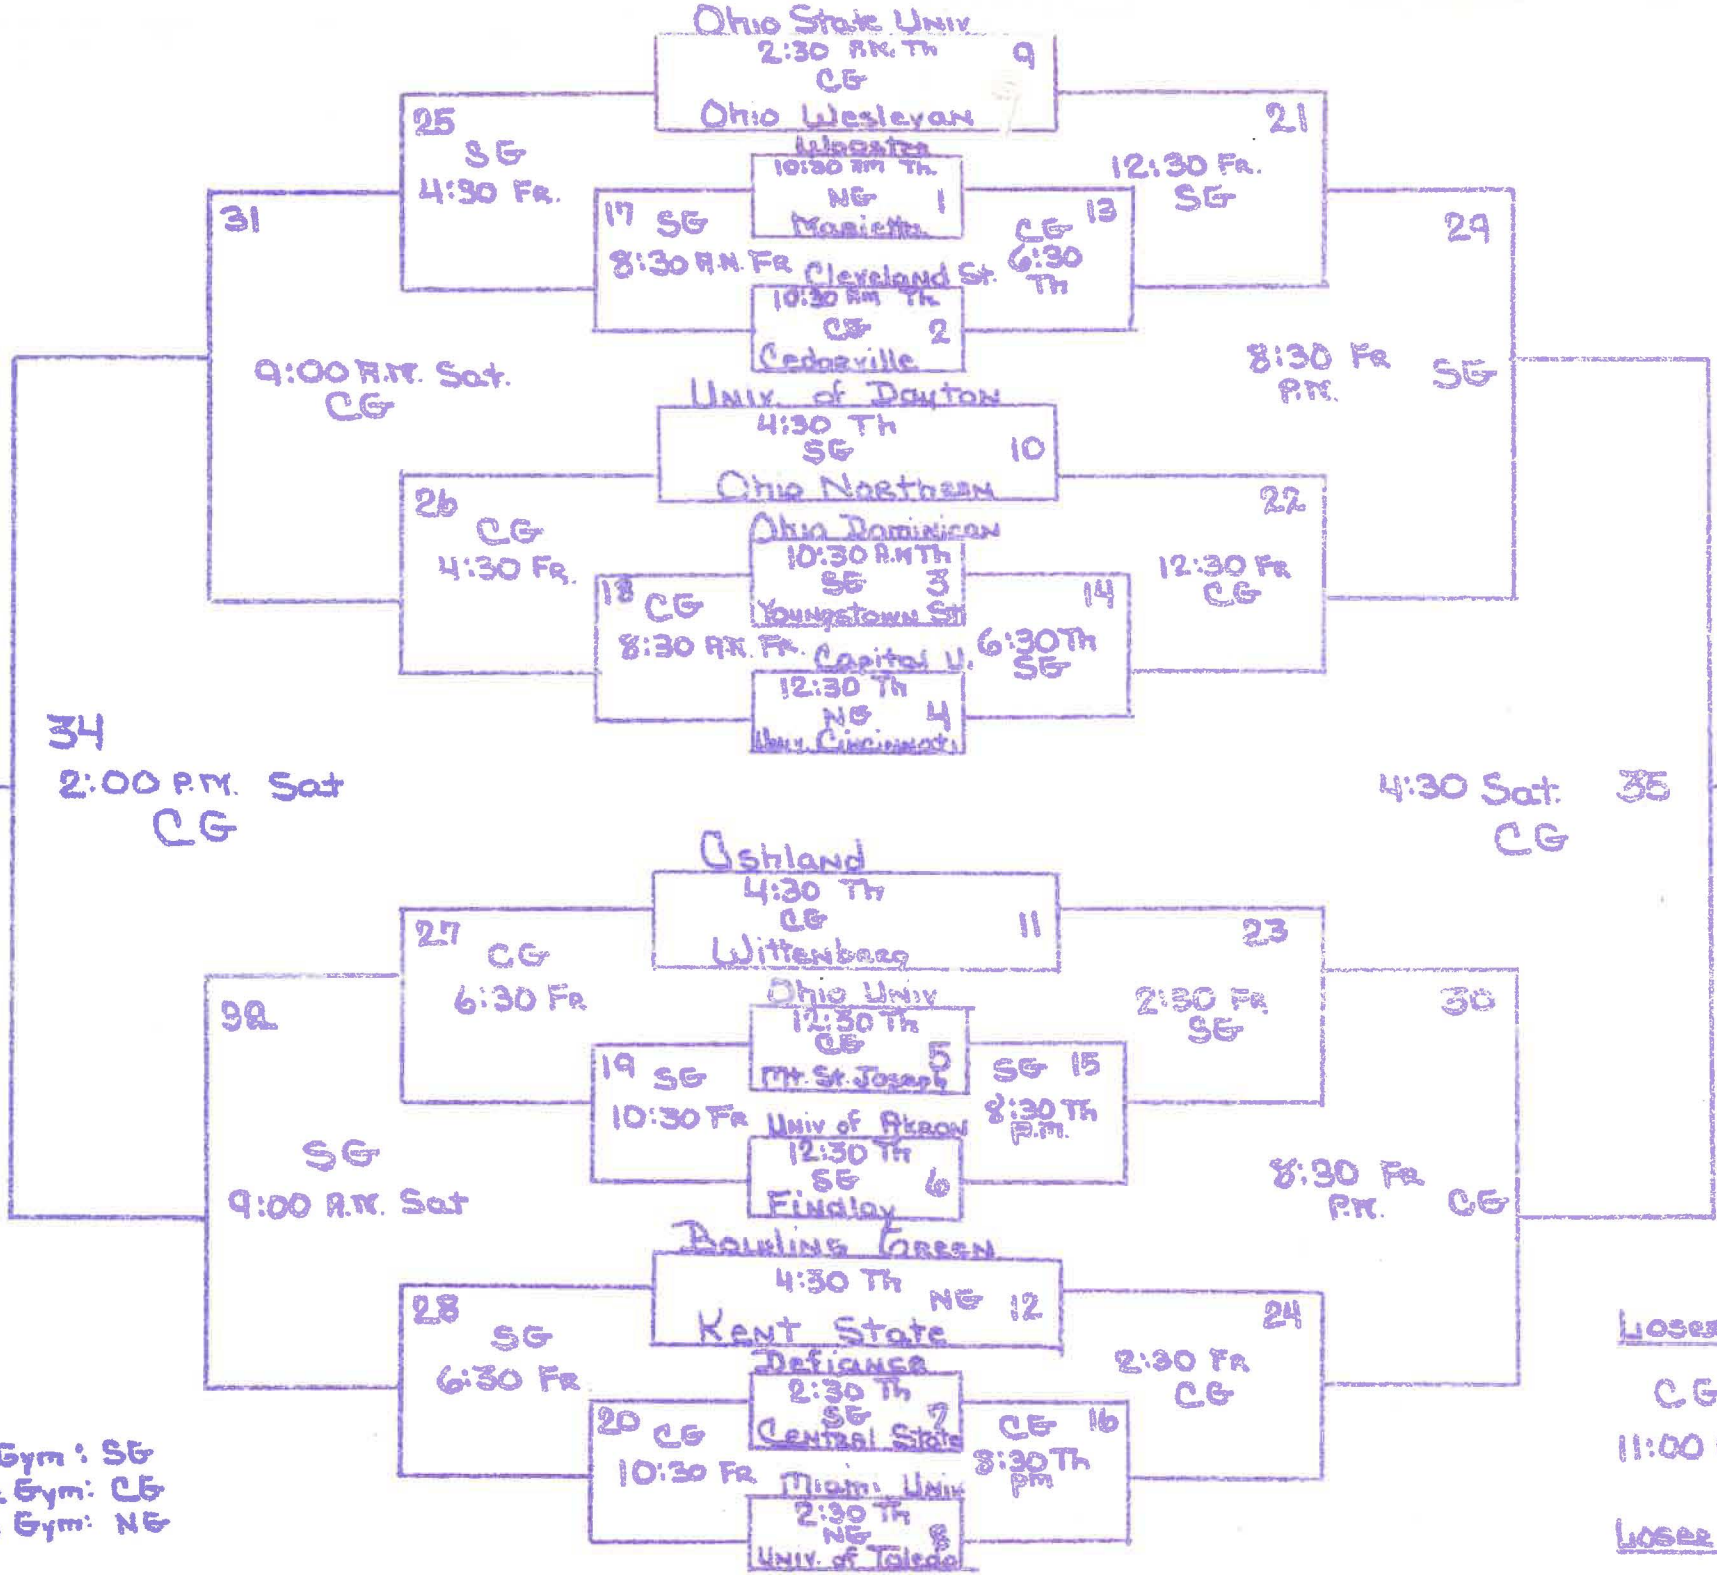


Spring 1975

1974-1975 Unknown Bracket

Cedarville University

Follow this and additional works at: https://digitalcommons.cedarville.edu/womens_basketball_schedules

Part of the [Higher Education Commons](#), and the [Sports Studies Commons](#)

Recommended Citation

Cedarville University, "1974-1975 Unknown Bracket" (1975). *Women's Basketball Schedules*. 42. https://digitalcommons.cedarville.edu/womens_basketball_schedules/42

This Schedule is brought to you for free and open access by DigitalCommons@Cedarville, a service of the Centennial Library. It has been accepted for inclusion in Women's Basketball Schedules by an authorized administrator of DigitalCommons@Cedarville. For more information, please contact digitalcommons@cedarville.edu.

South Gym : SG
 Center Gym: CG
 North Gym: NG

Loser Game 20
 CG 33
 11:00 AM Sat
 Loser Game 30