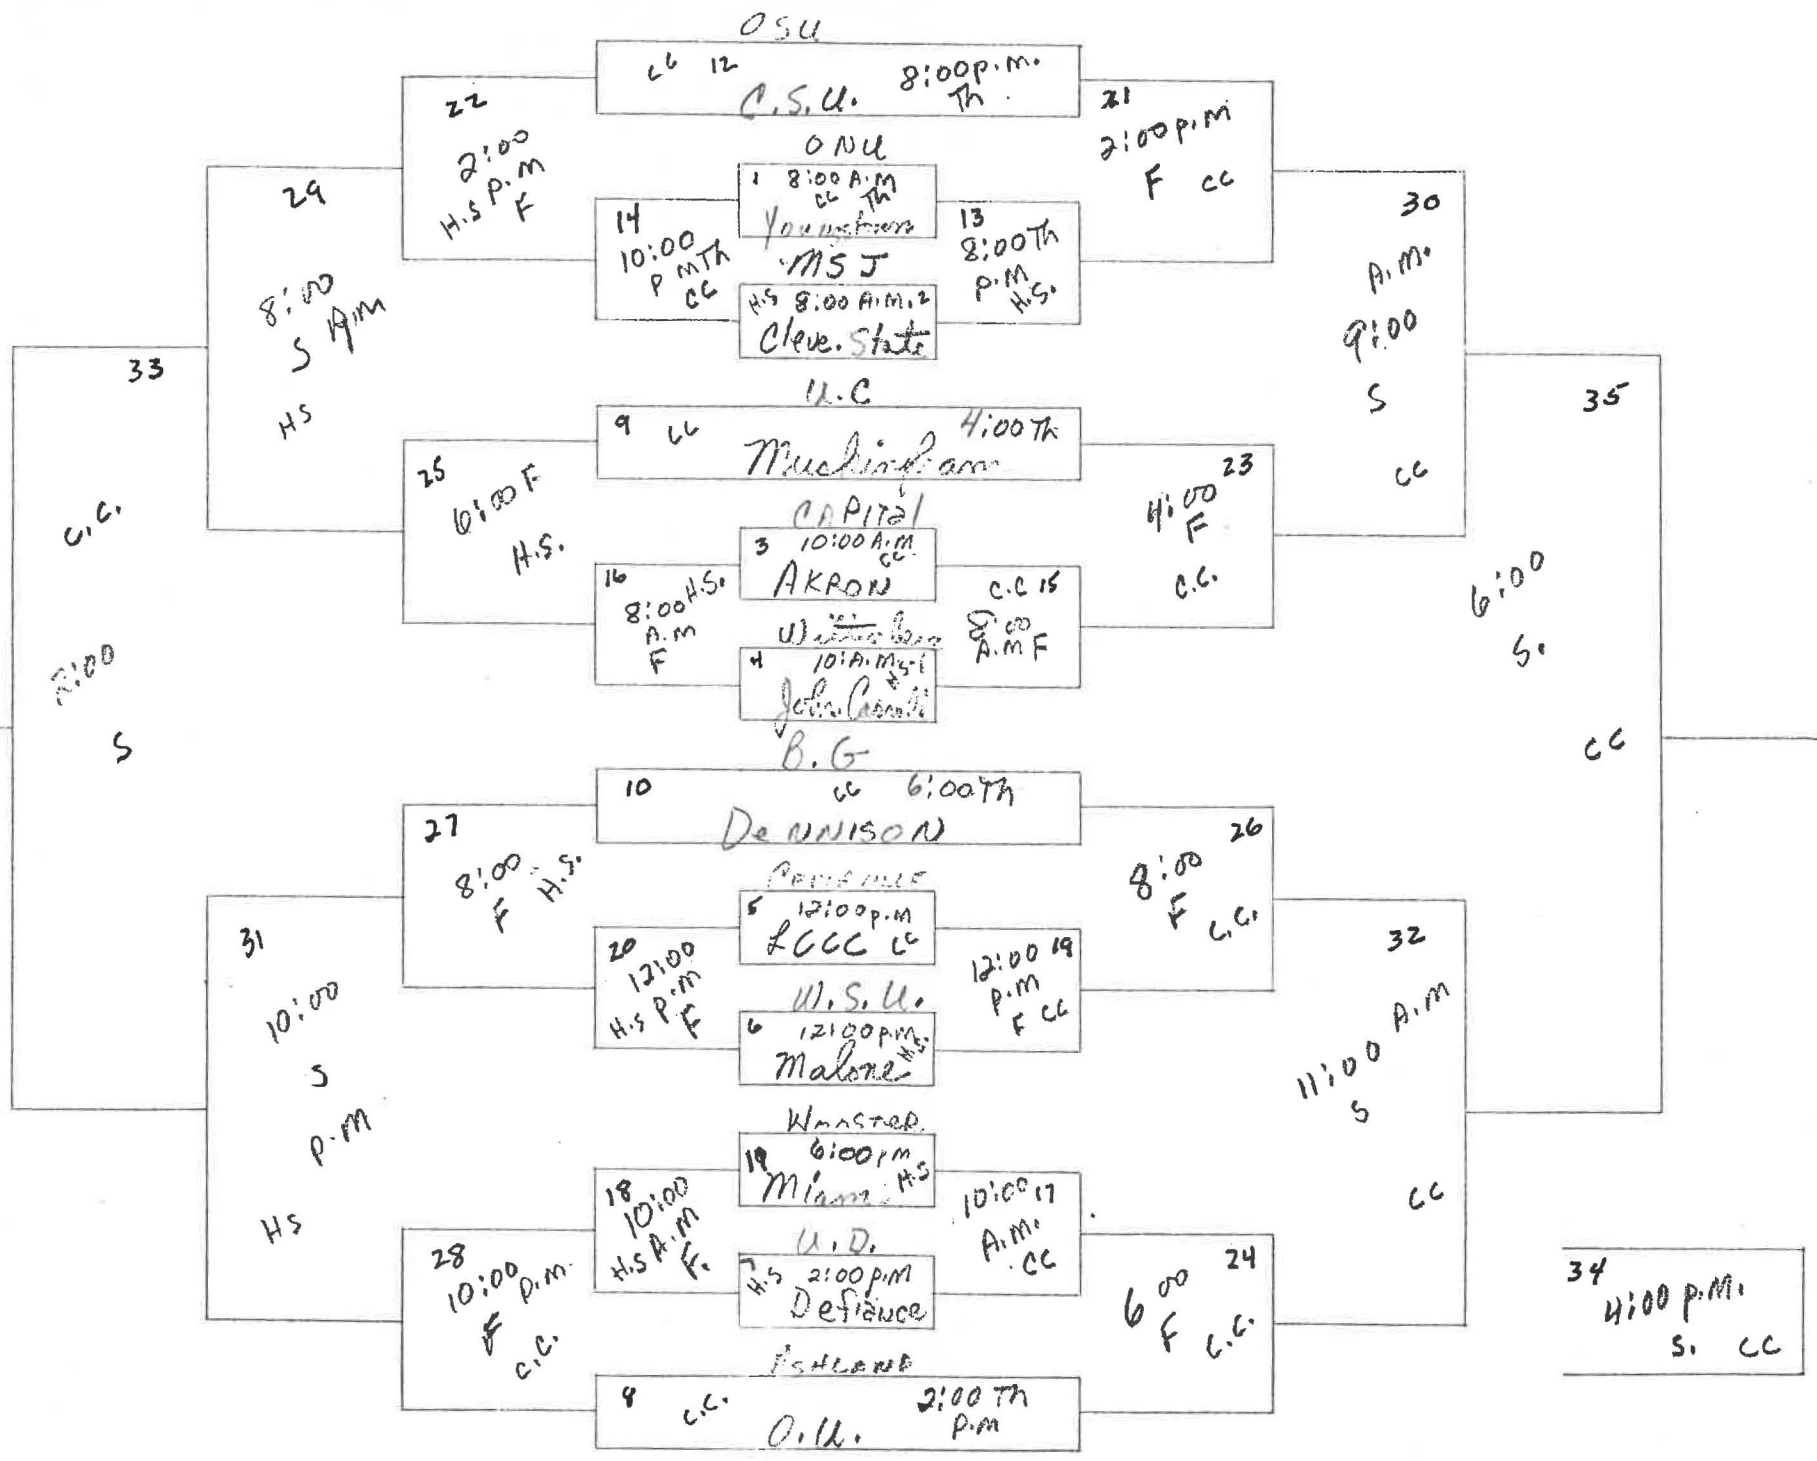

33
C.C.
7:00
S

29
8:00
S
H.S.

22
2:00
H.S.
P.M.
F

OSU
C.C. 12
C.S.U. 8:00 P.M.
Th.
ONU
1 8:00 A.M.
C.C. Th
You...
MSJ
H.S. 8:00 A.M. 2
Cleve. State

21
2:00 P.M.
F
C.C.

30
9:00
S
C.C.

35
6:00
S.
C.C.

31
10:00
S
P.M.
H.S.

27
8:00
F
H.S.

B.G.
10
6:00 Th
DENNISON
P...
5 12:00 P.M.
F.C.C. C.C.
W.S.U.
6 12:00 P.M.
Malone
W...
19 6:00 P.M.
Miami H.S.
U.D.
H.S. 2:00 P.M.
Defiance
Island
9 C.C.
O.H. 2:00 Th
P.M.

26
8:00
F
C.C.

32
11:00 A.M.
S
C.C.

28
10:00
F
P.M.
C.C.

24
6:00
F
C.C.

34
4:00 P.M.
S.
C.C.