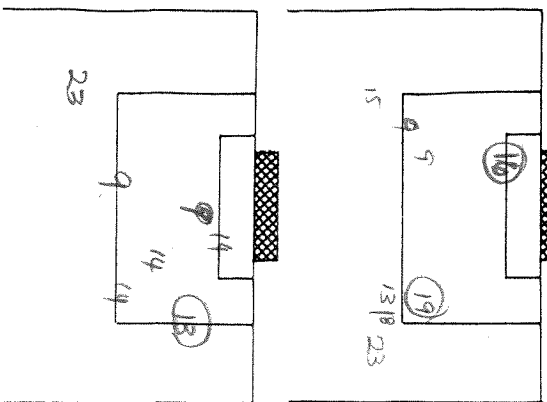

BRINE SOCCER SCORE SHEET

HOME Cedarville 0-3 vs. VISITORS Taylor 2-1

DATE 9-19-98
FIELD Cedarville
WEATHER SUNNY

SHOT CHART

SHOTS AT GOAL

13

1 2 3 4 5 6 7 8 9 10 11
12 13 14 15 16 17 18 19 20 21 22
23 24 25 26 27 28 29 30 31 32 33
34 35 36 37 38 39 40 41 42 43 44

CORNER KICKS

6

1 2 3 4 5 6 7 8 9 10 11
12 13 14 15 16 17 18 19 20 21 22

GOALIE SAVES

13

1 2 3 4 5 6 7 8 9 10 11
12 13 14 15 16 17 18 19 20 21 22
23 24 25 26 27 28 29 30 31 32 33

REFEREES

Paul WOODRUFF
Michael SMOOK

SUBS

1	SIORHAN FAGAN (GK)	✓	ABIGAIL SKIMMEL	5
7	JESSICA ALEXANDER	✓	AUSON SIEG	4
8	AJAY CHENOY	✓	EMERELY ANDERTEL	7
10	ANDREA CEPANUZ	✓	FRUITY RICHMOND	00
11	AMBER ARBUCKA	✓	MOLLYA SAINSON	8
16	LISA HODGKINSBERY	✓	RAVY SUNDWOOD	2
18	STEPHANIE KITAHAMA	✓	CATHY SPEISAC	26
19	SUNDI NYERS	✓	REBEKAH TAYLOR	13
22	BECKY KOBLOUSEK	✓		
24	JUSTICE HARVIN	✓		
25	SHARAH HASTINGS	✓		

SCORING

TEAM	PLAYER	PER	TIME	ASSIST	ASSIST	HOW SCORED
CC	19 SUNDI NYERS	7	32'			TURNOVER - SHOT
CC	16 - LISA HODGKINSBERY	2	44'			GOALIE GO 15
CC	13 - AUSON THOR	7	91'			GOAL - TD POST IN