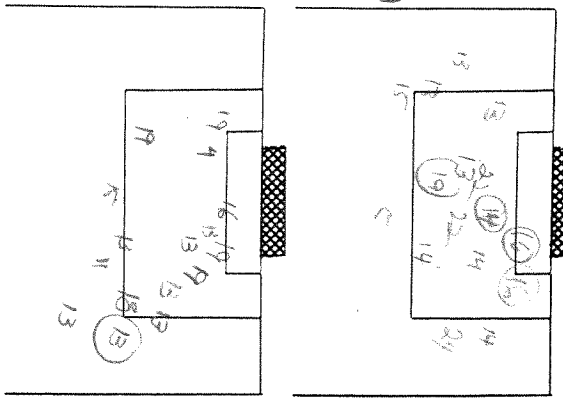

SHOT CHART

SHOTS AT GOAL 1

SHOTS AT GOAL 31

CORNER KICKS 1

CORNER KICKS 7

GOALIE SAVES 11

GOALIE SAVES 1

REFEREES
C Adduckin
P Wolf
T Whalen

SCORING

TEAM	PLAYER	PER	TIME	ASSIST	ASSIST	HOW SCORED
CC	14-GENEVA ROBERTS	4	5"	15	4	15 GOAL TO 4 TO 14
CC	19-SUNDI MYERS	4	12"			OFF PENALTY
CC	16-AMY WILLY	2	15"	13		13 GOAL TO 6 SCORED
CC	13-ALISON WARE	2	20"			SCORED
CC	13-ALISON WARE	2	7"			SHOT OUTSIDE
CC	16-AMY WILLY	2	30"			OFF PENALTY

FOULS 11
OFFSIDES

TEAM 1 2 O.T. O.T. FINAL

CEDARVILLE	0	2			6
MARION	0	0			0

FOULS 14
OFFSIDES 22

SCOREKEEPER