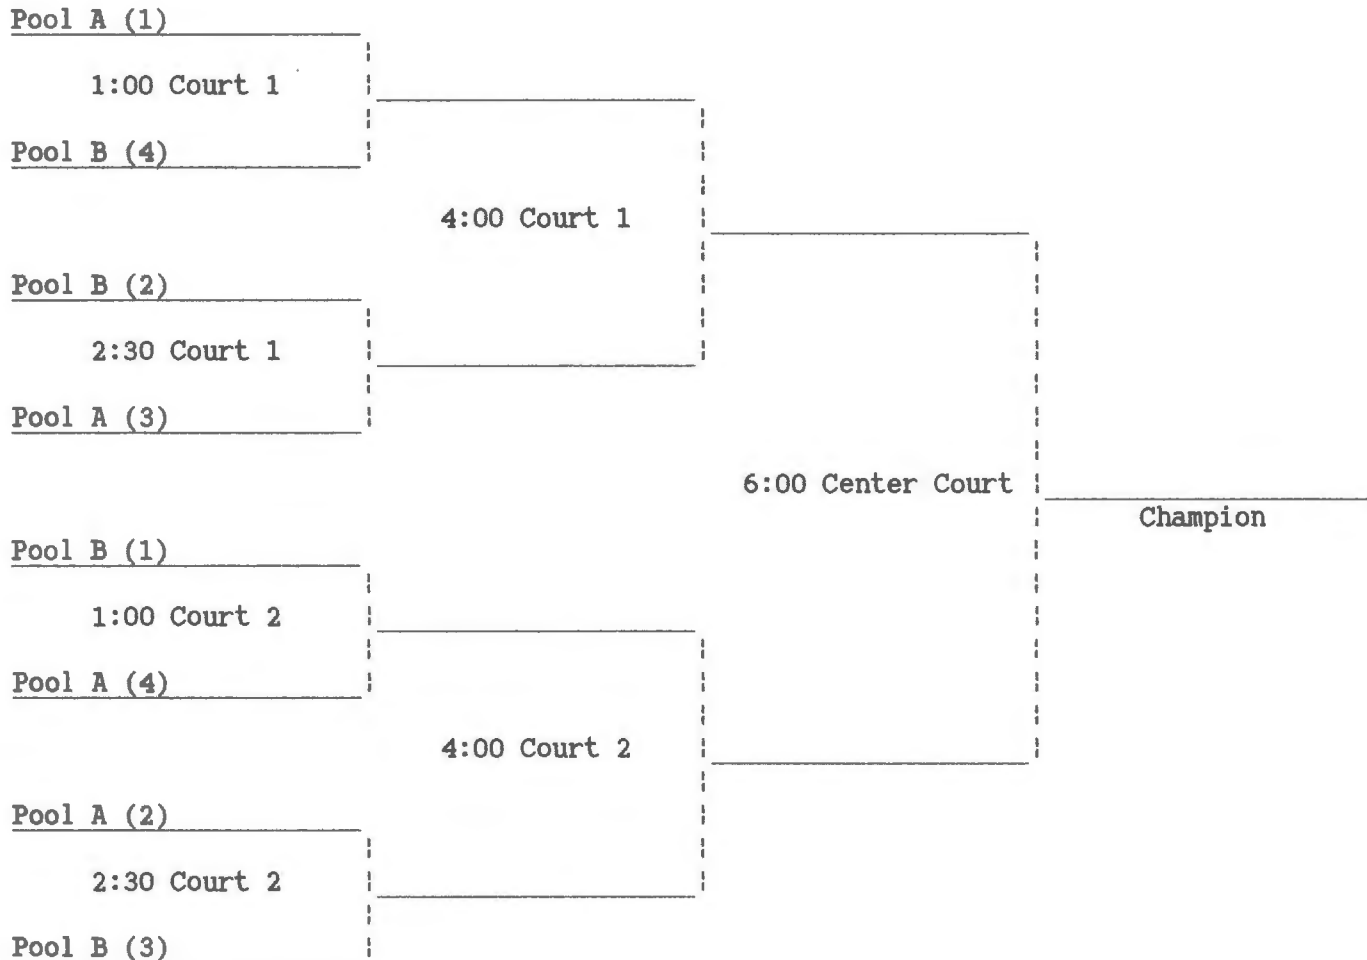

CEDARVILLE COLLEGE

Invitational Volleyball Tournament

September 15-16, 1989

Pool A
Cedarville (CED)
Taylor (TAY)
Hanover (HAN)
Heidelberg (HEI)

Pool B
Wilmington (WIL)
Indianapolis (IND)
Anderson (AND)
Asbury (ASB)

Fri.	Pool A (Court 1)	(lines)	Pool B (Court 2)	(lines)
5:00 p.m.	Cedarville vs. Heidelberg	(TAY)	Asbury vs. Indianapolis	(WIL)
6:15	Hanover vs. Taylor	(CED)	Wilmington vs. Anderson	(IND)
7:30	Cedarville vs. Hanover	(HEI)	Wilmington vs. Asbury	(AND)
8:45	Taylor vs. Heidelberg	(HAN)	Anderson vs. Indianapolis	(ASB)
Sat.	Pool A (Court 1)	(lines)	Pool B (Court 2)	(lines)
9:00 a.m.	Cedarville vs. Taylor	(HEI)	Indianapolis vs. Wilmington	(ASB)
10:15	Heidelberg vs. Hanover	(CED)	Anderson vs. Asbury	(IND)

Single Elimination