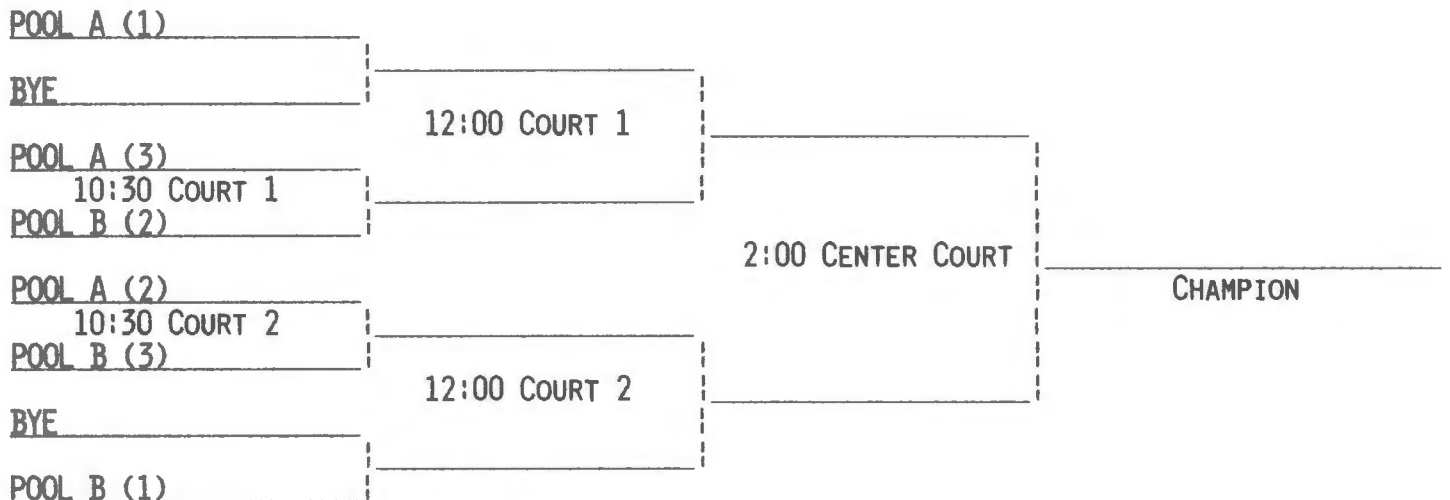

1. POOL A: TAYLOR UNIVERSITY
   MT. VERNON NAZARENE COLLEGE
   ANDERSON UNIVERSITY
   MALONE COLLEGE
   INDIANA WESLEYAN UNIVERSITY

1. POOL B: HUNTINGTON COLLEGE
   CEDARVILLE COLLEGE
   SPRING ARBOR COLLEGE
   GRACE COLLEGE
   CONCORDIA COLLEGE

FRIDAY, OCT. 20 - TOP THREE TEAMS FROM EACH POOL ADVANCE. HOME TEAM LISTED FIRST.

TIME	POOL A	(COURT)	TIME	POOL B
11:00 A.M.	MALONE vs. TAYLOR MT. VERNON NAZARENE vs. ANDERSON INDIANA WESLEYAN BYE	(COURT #1) (COURT #2)	10:00 A.M.	GRACE vs. HUNTINGTON CEDARVILLE vs. SPRING ARBOR CONCORDIA BYE
1:00 P.M.	IND. WESLEYAN vs. MT. VERNON NAZ. ANDERSON vs. MALONE TAYLOR BYE	(COURT #1) (COURT #2)	12:00 NOON	CONCORDIA vs. CEDARVILLE SPRING ARBOR vs. GRACE HUNTINGTON BYE
3:00 P.M.	TAYLOR vs. ANDERSON MALONE vs. INDIANA WESLEYAN MT. VERNON NAZARENE BYE	(COURT #1) (COURT #2)	2:00 P.M.	HUNTINGTON vs. SPRING ARBOR GRACE vs. CONCORDIA CEDARVILLE BYE
5:00 P.M.	MT. VERNON NAZARENE vs. MALONE INDIANA WESLEYAN vs. TAYLOR ANDERSON BYE	(COURT #1) (COURT #2)	4:00 P.M.	CEDARVILLE vs. GRACE CONCORDIA vs. HUNTINGTON SPRING ARBOR BYE
7:00 P.M.	ANDERSON vs. INDIANA WESLEYAN TAYLOR vs. MT. VERNON NAZARENE MALONE BYE	(COURT #1) (COURT #2)	6:00 P.M.	SPRING ARBOR vs. CONCORDIA HUNTINGTON vs. CEDARVILLE GRACE BYE

SATURDAY, OCT. 21 - SINGLE ELIMINATION