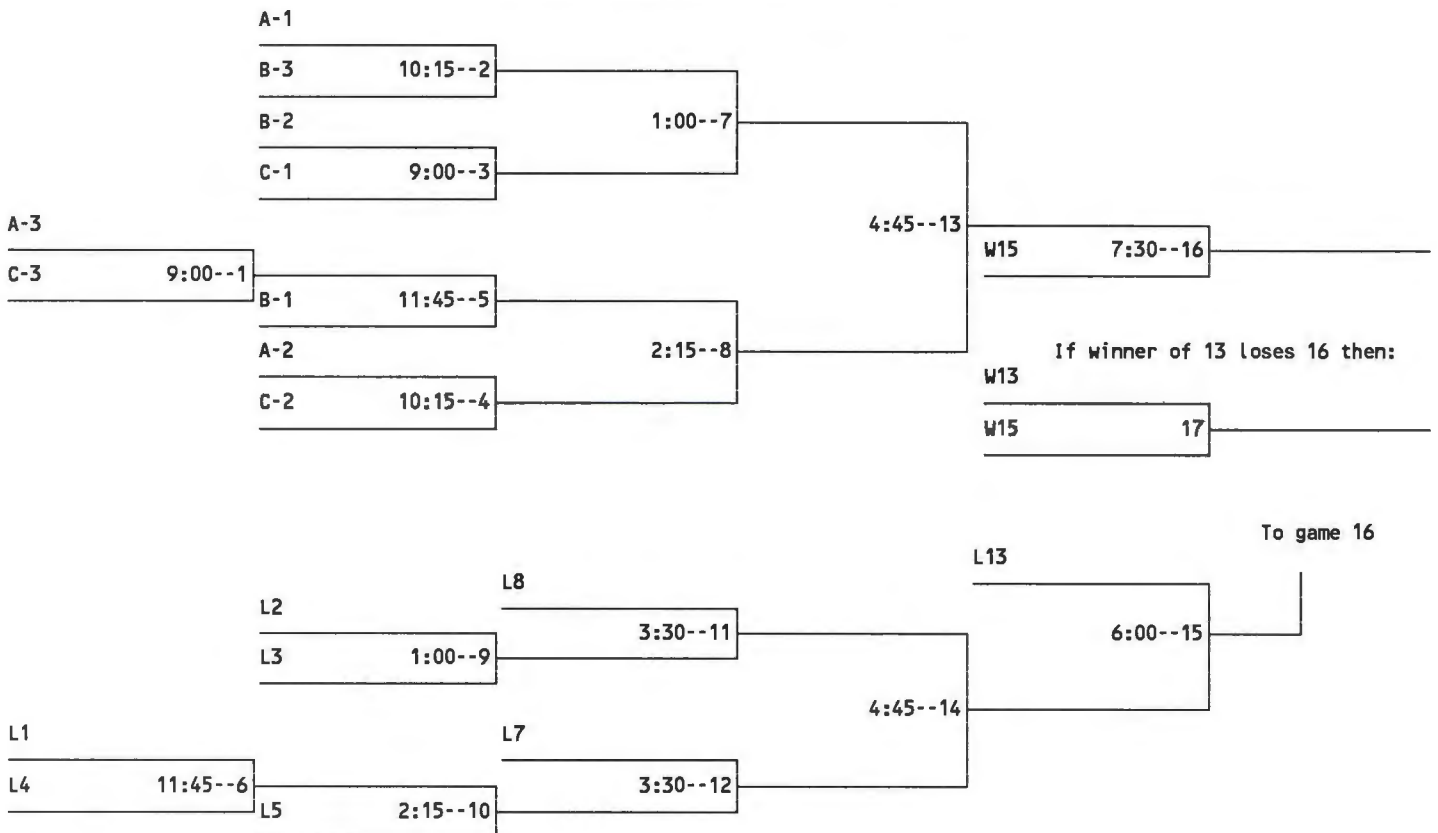

Cedarville College

Seventh Annual Invitational Volleyball Tournament

September 9-10, 1994

POOL A

Cedarville College (CED)
Wilmington College (WIL)
Cornerstone College (COR)

POOL B

Taylor University (TAY)
Urbana University (URB)
Otterbein College (OTT)

POOL C

Spring Arbor College (SPR)
Indiana Wesleyan University (IWU)
Central State University (CSU)

Friday's Matches

<i>TIME</i>	<i>COURT #1</i>	<i>lines</i>	<i>COURT #2</i>	<i>lines</i>
5:00 p.m.	Cedarville vs. Wilmington	COR	Urbana vs. Otterbein	TAY
6:00	Spring Arbor vs. Central State	IWU	Wilmington vs. Cornerstone	CED
7:00	Taylor vs. Otterbein	URB	Ind. Wesleyan vs. Central State	SPR
8:00	Cedarville vs. Cornerstone	WIL	Taylor vs. Urbana	OTT
9:00	Spring Arbor vs. Ind. Wesleyan	CSU		

Saturday's Double Elimination Round