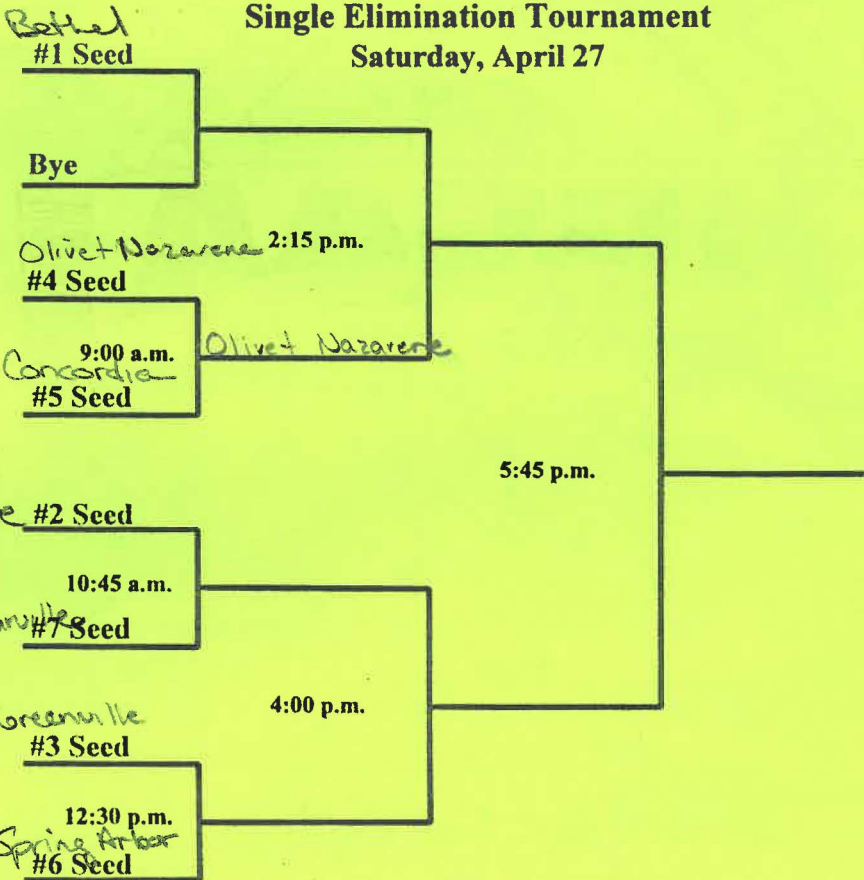

Pool Play

Thursday, April 25

Friday, April 26

9:00 a.m.	<u>Olivet Nazarene</u> vs. Cedarville	Spring Arbor vs. Concordia
10:45 a.m.	Spring Arbor vs. <u>Bethel</u>	Olivet Nazarene vs. Greenville
12:30 p.m.	<u>Lee</u> vs. Greenville	Lee vs. Cedarville
2:15 p.m.	Olivet Nazarene vs. <u>Concordia</u>	Olivet Nazarene vs. Bethel
4:00 p.m.	<u>Greenville</u> vs. Spring Arbor	Lee vs. Spring Arbor
5:45 p.m.	<u>Lee</u> vs. Concordia	Bethel vs. Concordia
7:30 p.m.	<u>Bethel</u> vs. Cedarville	Greenville vs. Cedarville

Single Elimination Tournament Saturday, April 27

**All games will be played at Lee College unless inclement weather forces a change in schedule.