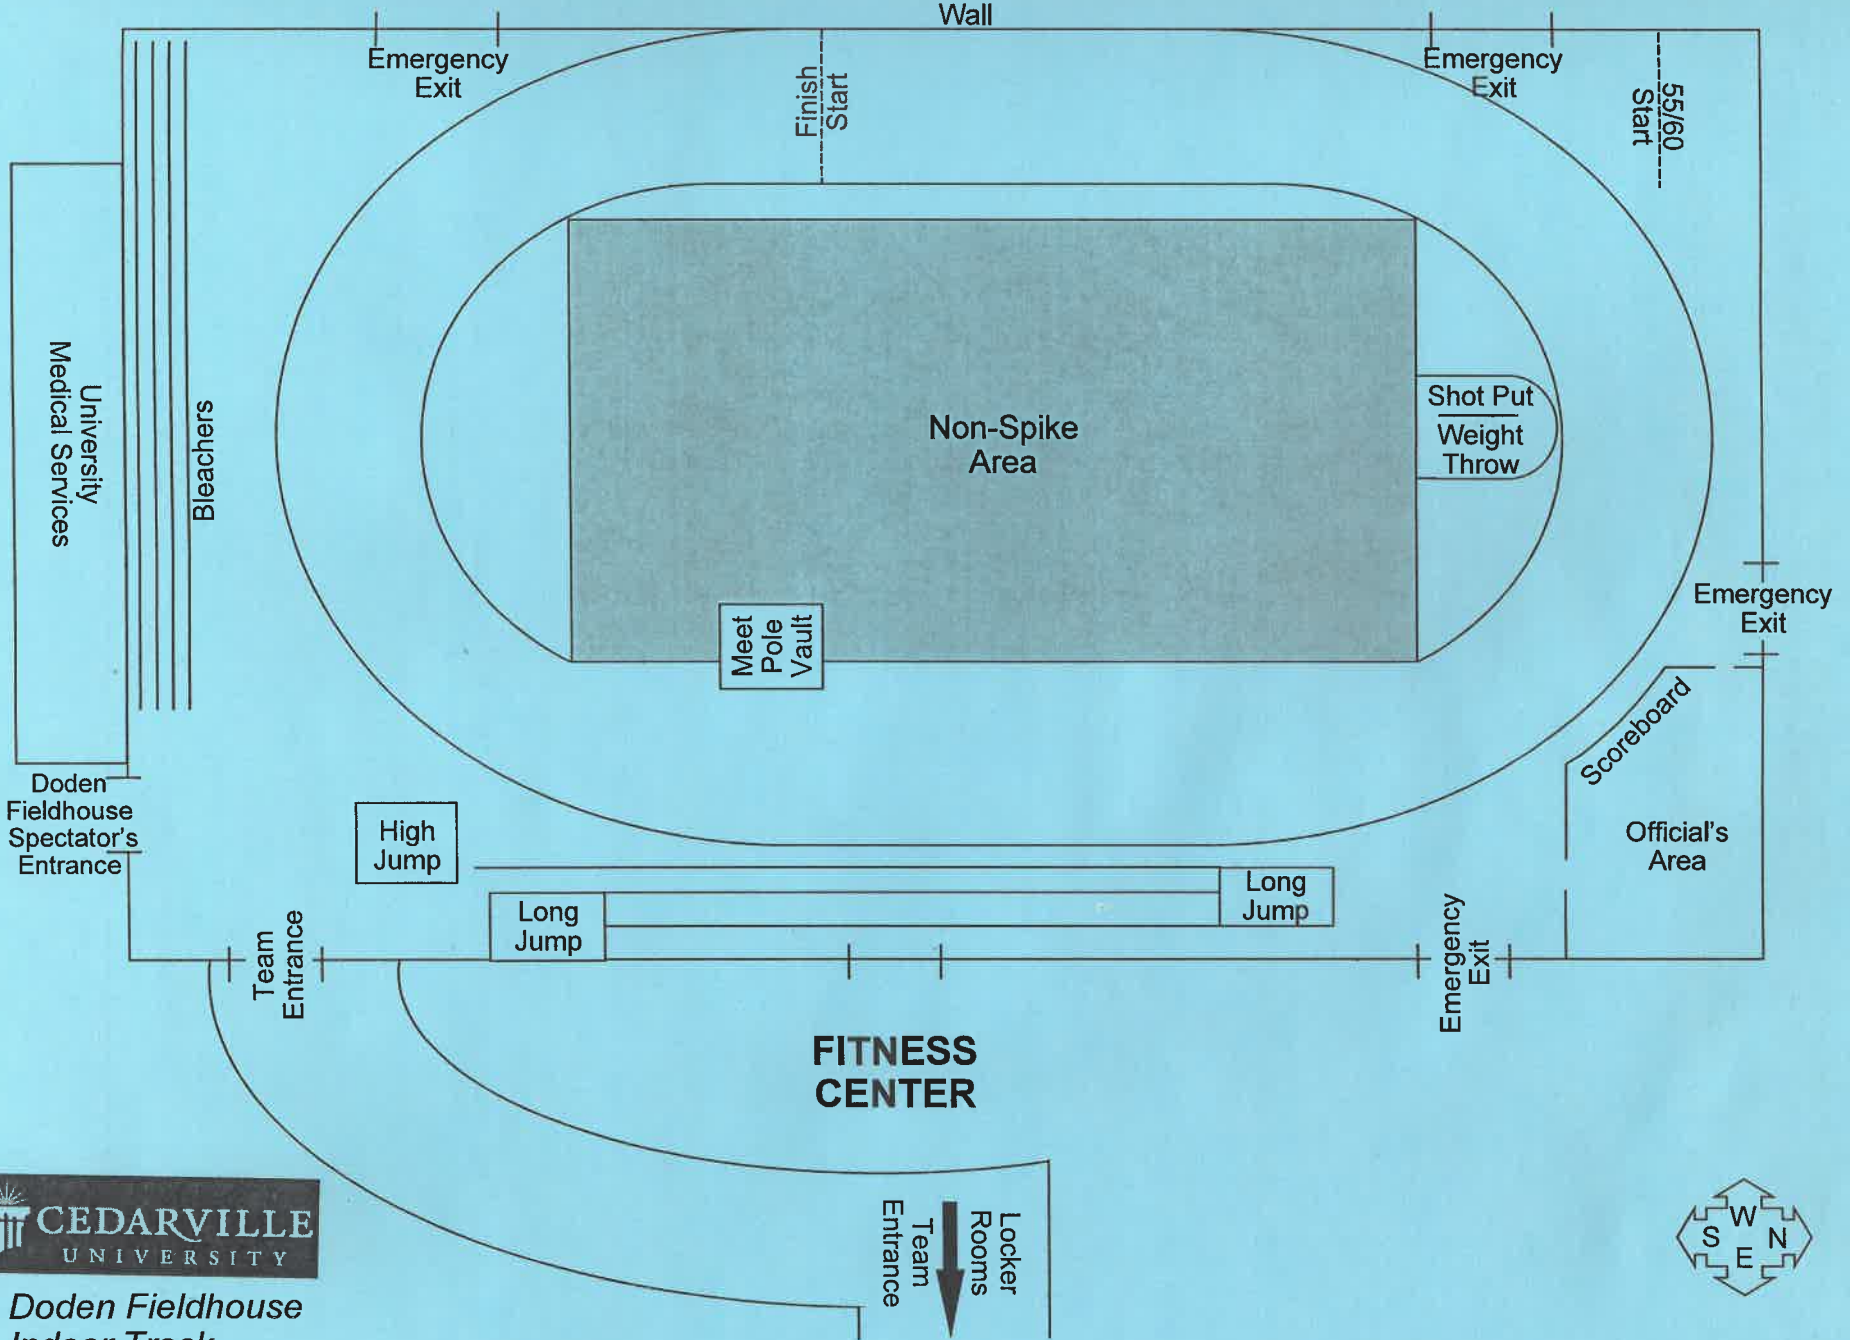

*Doden Fieldhouse
Indoor Track*

Appendix B

2011 NAIA TRACK AND FIELD NATIONAL CHAMPIONSHIPS QUALIFYING STANDARDS

Timing: Meet directors must report performances as recorded/timed in the competition- if hand timed, report as a hand time to the tenth of a second; if fully automatic timed, report as F.A.T. to the hundredth of a second. DO NOT CONVERT HAND TIMES to F.A.T.

Hand times are not accepted in events 200 meters or less.

2011 Indoor Track and Field Qualifying Standards

Event	MEN		WOMEN	
	Event #	"A" Standard / "B" Standard	Event #	"A" Standard / "B" Standard
60 Meter Dash	1	6.92 / 6.95	22	7.64 / 7.85
55 Meter / 60 Yard Dash	1A	6.44 / 6.47	22A	7.11 / 7.32
50 Meters Dash	1B	5.82 / 5.85	22B	6.54 / 6.75
60 Meter Hurdles	2	8.20 / 8.40	23	9.20 / 9.30
55 Meter/ 60 Yard Hurdles	2A	7.67 / 7.87	23A	8.63 / 8.73
50 Meter Hurdles	2B	6.97 / 7.17	23B	7.85 / 7.95
200 Meter Dash	3	22.21 / 22.36	24	25.88 / 26.10
Undersize (<200m/220yd) track	3A	22.41 / 22.56	24A	26.08 / 26.30
Banked Track (200 Meter)	3B	21.91 / 22.06	24B	25.58 / 25.80
Oversize (>200m/220yd) track	3C	21.81 / 21.96	24C	25.48 / 25.70
220 Yard Dash	3D	22.43 / 22.59	24D	26.41 / 26.63
Undersize (<200m/220yd) track	3E	22.63 / 22.79	24E	26.61 / 26.83
Banked Track (220 Yard)	3F	22.13 / 22.29	24F	26.11 / 26.33
Oversize (>200m/220yd) track	3G	22.03 / 22.19	24G	26.01 / 26.23
400 Meter Run	4	49.25 / 49.70	25	59.10 / 59.90
Undersize (<200m/220yd) track	4A	49.55 / 50.00	25A	59.40 / 60.20
Banked Track (200 Meter)	4B	48.85 / 49.30	25B	58.80 / 59.60
Oversize (>200m/220yd) track	4C	48.75 / 49.20	25C	58.70 / 59.50
440 Yard Run	4D	50.26 / 50.71	25D	60.31 / 61.12
Undersize (<200m/220yd) track	4E	50.56 / 51.01	25E	60.61 / 61.42
Banked Track (220 Yard)	4F	49.86 / 50.31	25F	60.01 / 60.82
Oversize (>200m/220yd) track	4G	49.76 / 50.21	25G	59.91 / 60.72
600 Meter Run	5	1:21.44 / 1:22.80	26	1:37.90 / 1:38.90
Undersize (<200m/220yd) track	5A	1:21.79 / 1:23.15	26A	1:38.20 / 1:39.20
Banked Track (200 Meter)	5B	1:20.99 / 1:22.35	26B	1:37.60 / 1:38.60
Oversize (>200m/220yd) track	5C	1:20.89 / 1:22.25	26C	1:37.50 / 1:38.50
600 Yard Run	5D	1:12.71 / 1:13.93	26D	1:29.00 / 1:29.91
Undersize (<200m/220yd) track	5E	1:13.06 / 1:14.28	26E	1:29.30 / 1:30.21
Banked Track (220 Yard)	5F	1:12.26 / 1:13.48	26F	1:28.70 / 1:29.61
Oversize (>200m/220yd) track	5G	1:12.16 / 1:13.38	26G	1:28.60 / 1:29.51
800 Meter Run	6	1:56.00 / 1:57.25	27	2:19.00 / 2:20.50
Undersize (<200m/220yd) track	6A	1:56.40 / 1:57.65	27A	2:19.30 / 2:20.80
Banked Track (200 Meter)	6B	1:55.50 / 1:56.75	27B	2:18.70 / 2:20.20
Oversize (>200m/220yd) track	6C	1:55.40 / 1:56.65	27C	2:18.60 / 2:20.10
880 Yard Run	6D	1:56.94 / 1:58.20	27D	2:20.12 / 2:21.63
Undersize (<200m/220yd) track	6E	1:57.34 / 1:58.60	27E	2:20.42 / 2:21.93
Banked Track (220 Yard)	6F	1:56.44 / 1:57.70	27F	2:19.82 / 2:21.33
Oversize (>200m/220yd) track	6G	1:56.34 / 1:57.60	27G	2:19.72 / 2:21.23