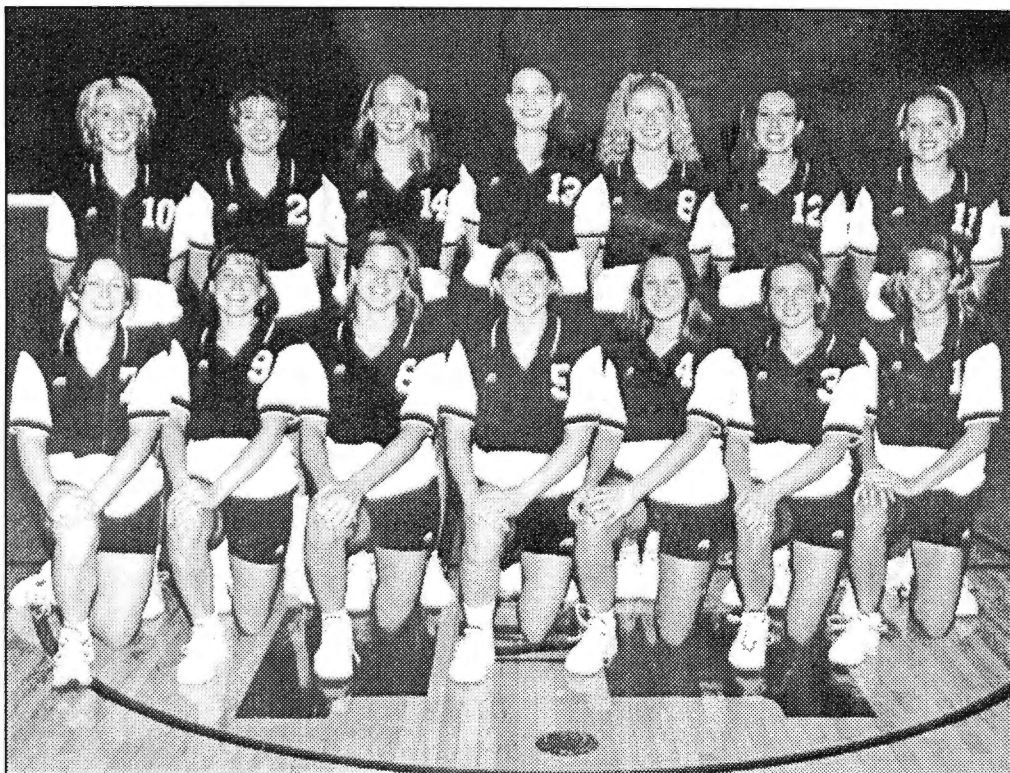

Malone College "Pioneers"

Canton, Ohio

Head Coach: Cherie Parsons

4th Seed - 31-11 overall (13-3 AMC)

No	Player	Pos	Ht	Yr	Hometown	High School
1	Ashley Bond	OH	5-7	Jr	N. Fairfield, OH	South Central
2	Shari Cox	S	5-8	Sr	Salesville, OH	Buckeye Trail
3	Kim Slone	OH	5-6	So	Plymouth, OH	Willard
4	Nicole Jackson	S	5-5	Fr	Willard, OH	Willard
5	Wendy Clegg	S/DS	5-6	So	Lake Milton, OH	Jackson-Milton
6	Heather Hurst	OH	5-8	So	Chagrin Falls, OH	Orange Christian
7	Terri Bell	OH	5-6	So	Akron, OH	Ellet
8	Paula Holmes	MH	5-9	So	Uniontown, OH	Lake
9	Sarah Lantz	DS	5-6	So	Smithville, OH	Smithville
10	Kelly Watt	OH	5-8	Fr	Beloit, OH	West Branch
11	Jen Veigel	DS	5-8	Sr	East Sparta, OH	Canton South
12	Erin McAlarney	MH	5-9	Fr	Tallmadge, OH	Tallmadge
13	Melissa Cappel	OH	5-11	Jr	Newcomerstown, OH	Indian Valley
14	Angela Lockhart	MH	5-10	Jr	Stow, OH	Archbishop Hoban

Malone College Quick Facts....

- **Location:** Canton, OH
- **Founded:** 1892
- **President:** Dr. Ronald G. Johnson
- **Athletic Director:** Hal Smith
- **Enrollment:** 2,200
- **Colors:** Red, White and Blue
- **Nickname:** Pioneers
- **Varsity Sports:** 17
- **Affiliations:** NAIA
  NCCAA