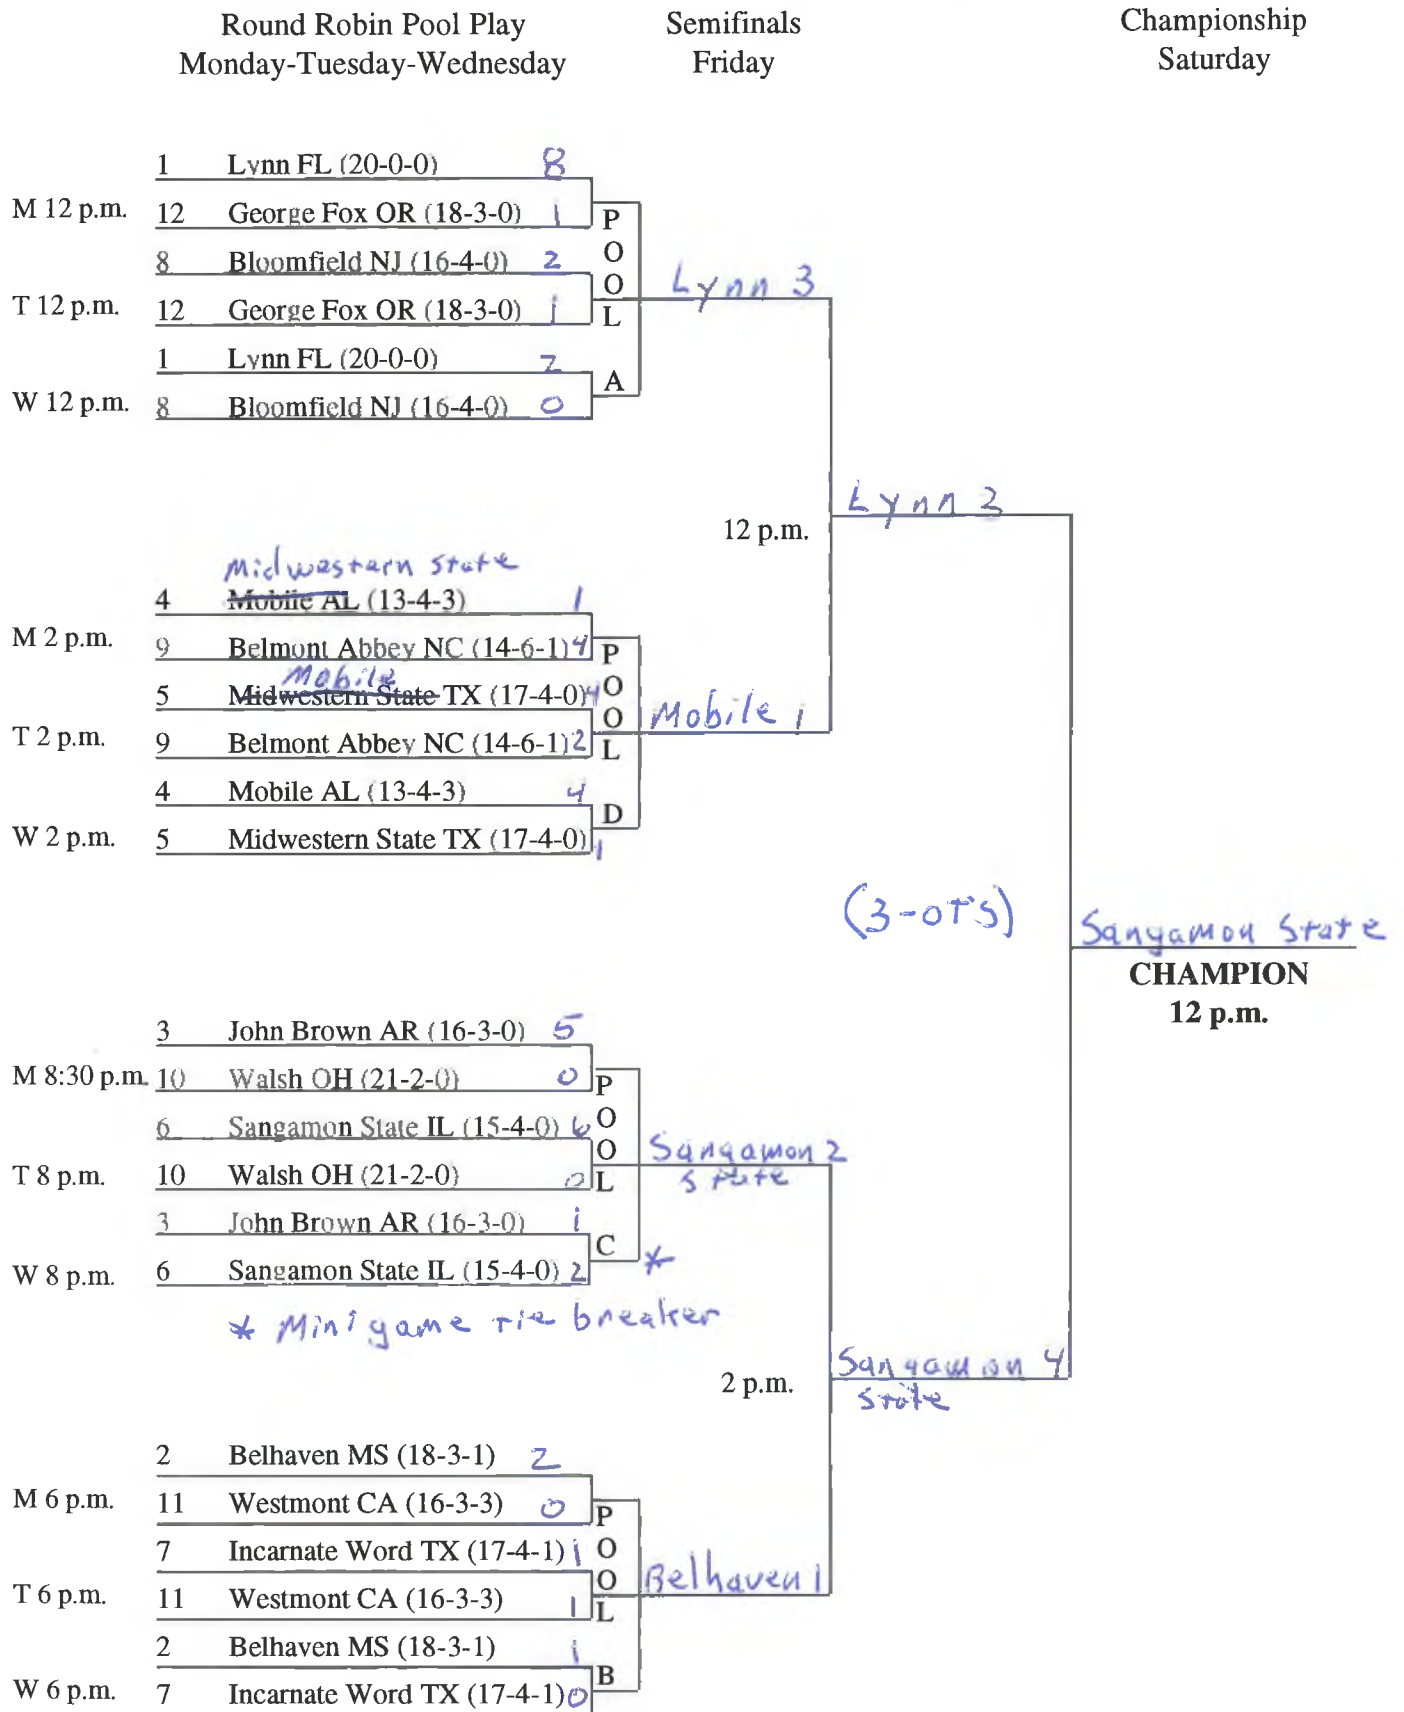

HOST INSTITUTION

INCARNATE WORD COLLEGE CRUSADERS

1993 Incarnate Word College Soccer Team

First row (from left): Joey Murguia, Lionel Williams, David Gilliam, Randy Holland, Kevin Morrison, Rob Weaver, Buddy Kempf, James Dean, Dennis Bryan, Tim Chestney, Hugo Castaneda. Second row: Coach Memo Espinosa, Brandon Smith, Ezell Sanchez, Gabe Serda, Richard Armador, Steven Schauer, Kerwin Johnson, Romeo Garza, Jason Cronkhite, Coach Peter Lopez. Third row: Coach Howard Patterson, Coach Ed Sakiewicz, Craig Hawker, Tres Ramos, Jim Jim McClure, Kevin Toney, Sean Nelson, Ty Leonard, Brett Andrews, Todd Holzmann, Jimbo Parks, Coach Darin Talley.