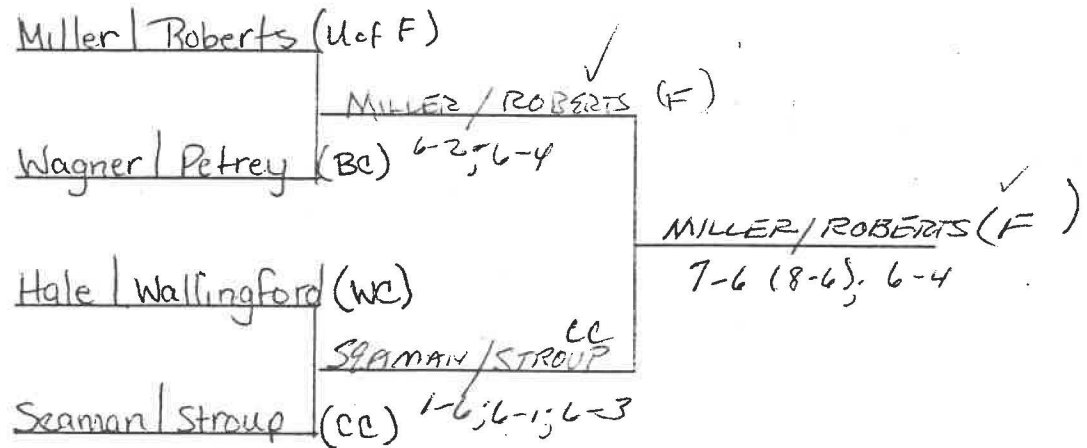

Flight #2
Doubles