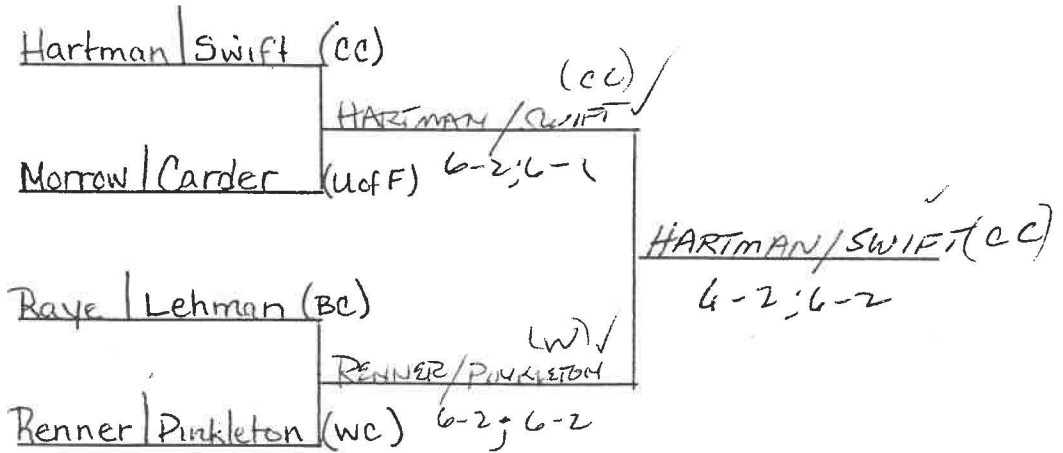

DOUBLES FLIGHTS: (3 sets)
1991 WBCC WOMEN'S TENNIS TOURNAMENTS

Flight #1
Doubles