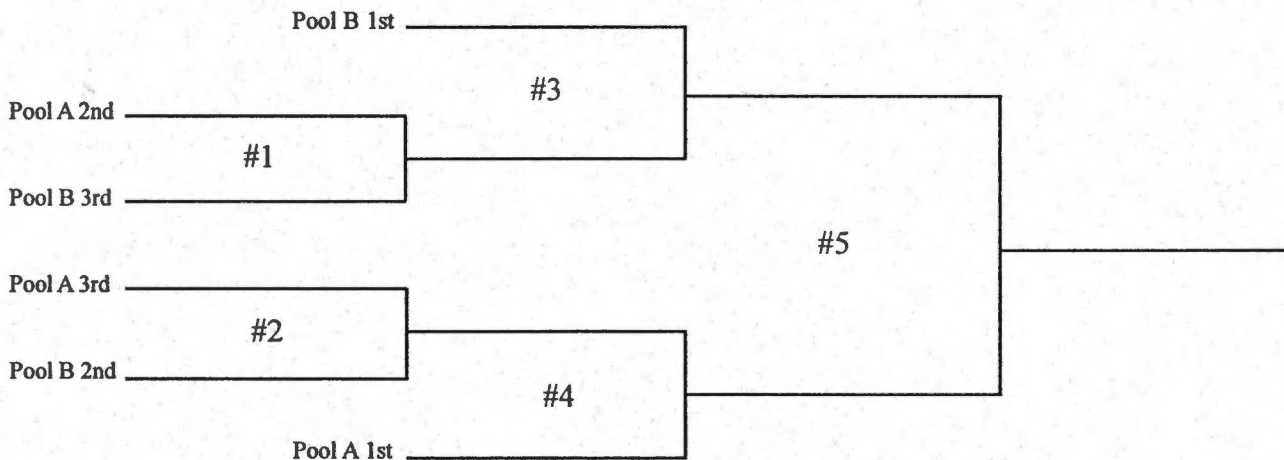

Single Elimination Tournament

Sat.	8:30 am	Central State vs Robert Morris	
	10:00 am	Tournament #1 (quarter-final)	Tournament #2 (quarter-final)
	12:00 pm	Tournament #3 (semi-final)	Tournament #4 (semi-final)
	4:00 pm	Tournament #5 (championship)