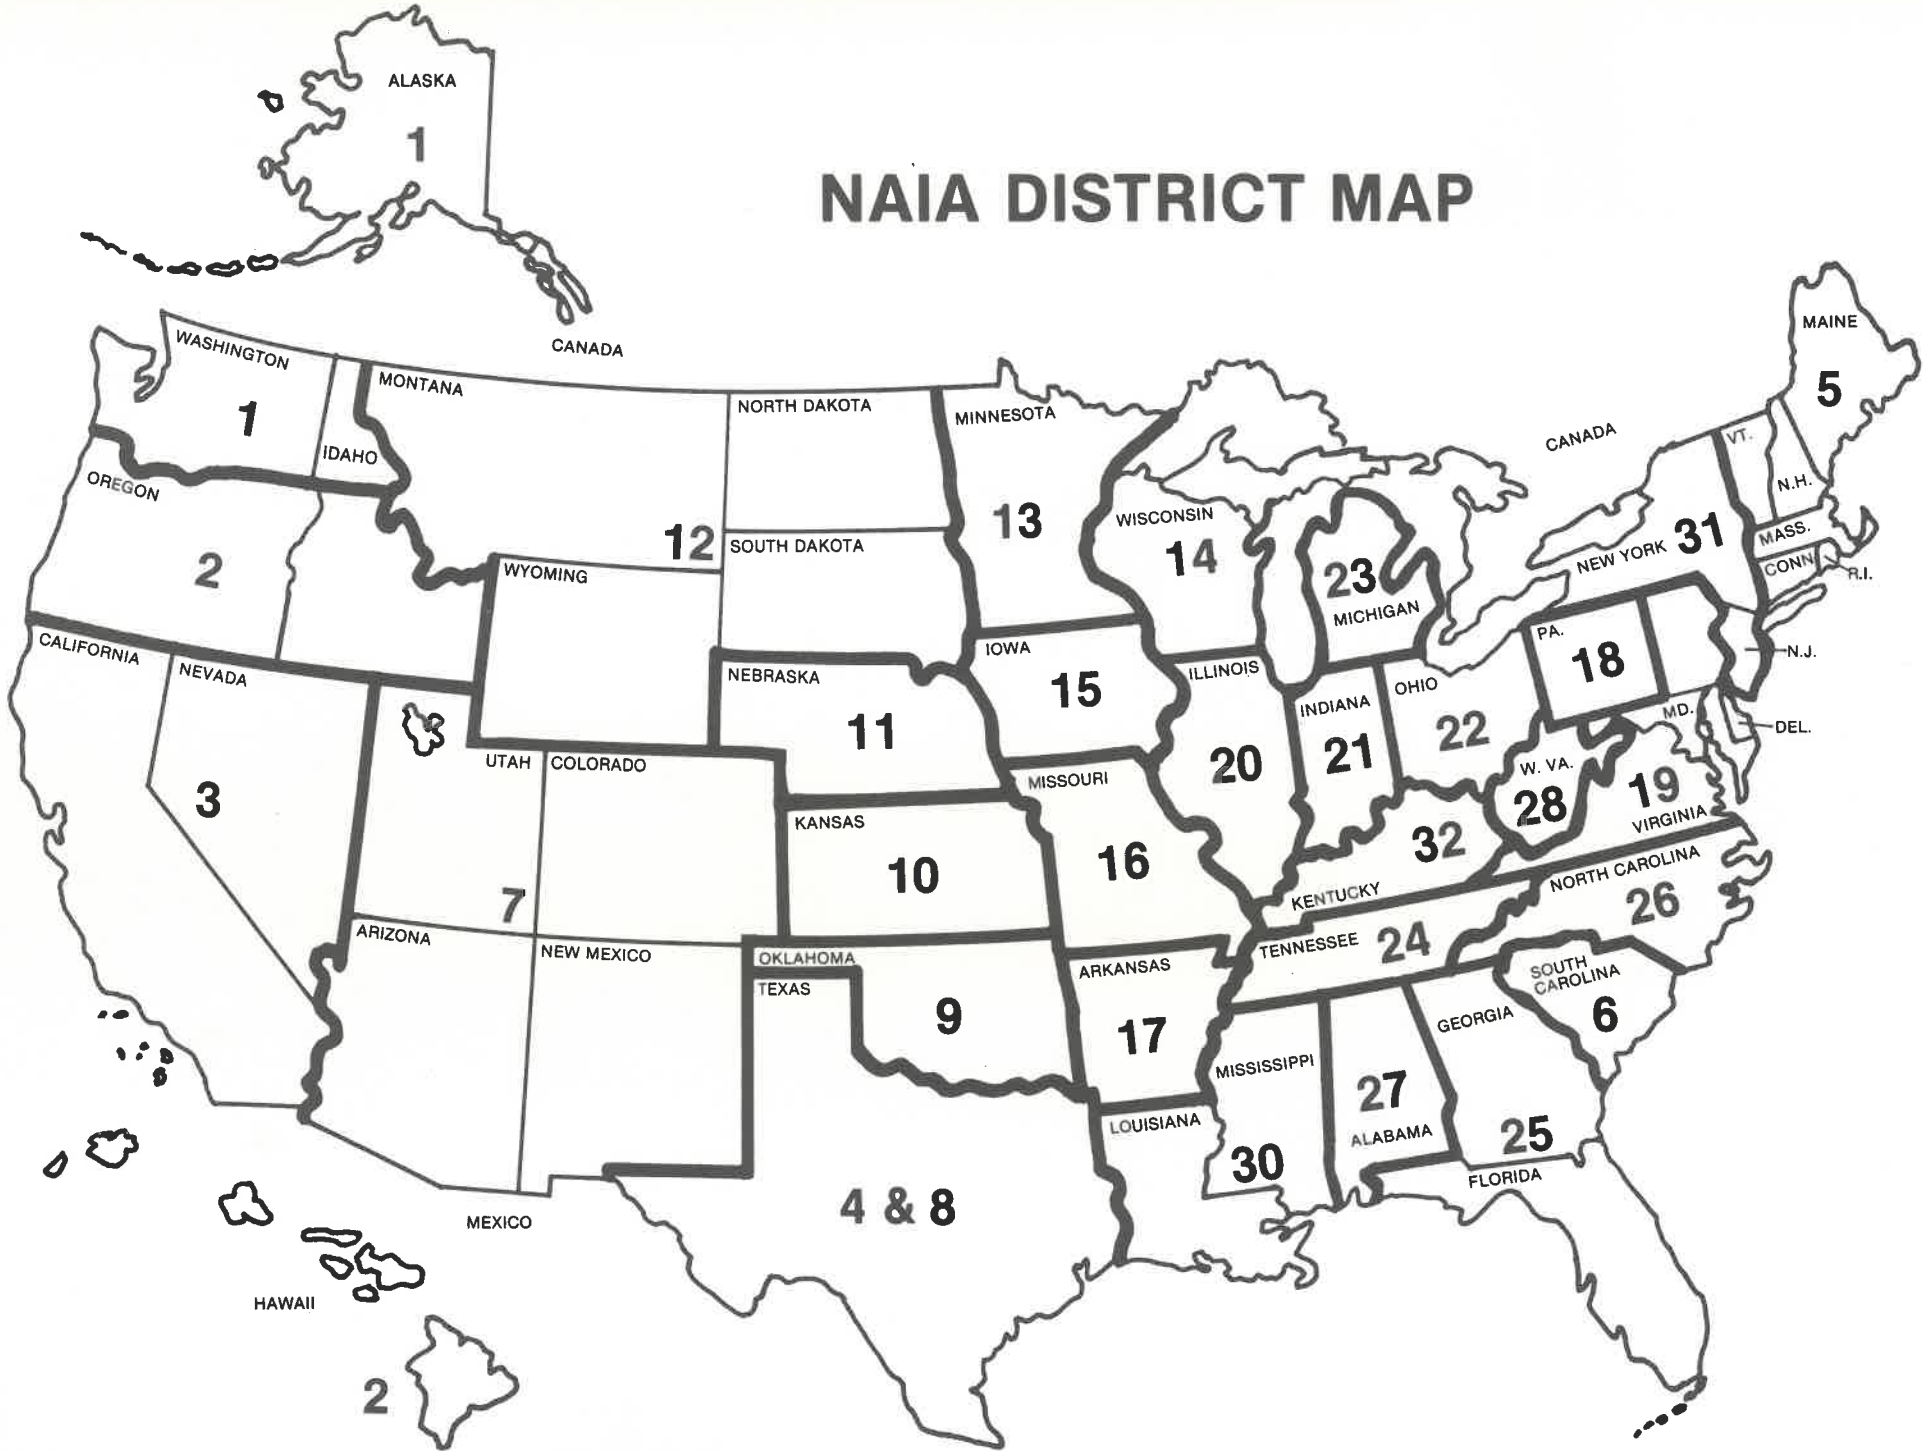

NAIA DISTRICT MAP