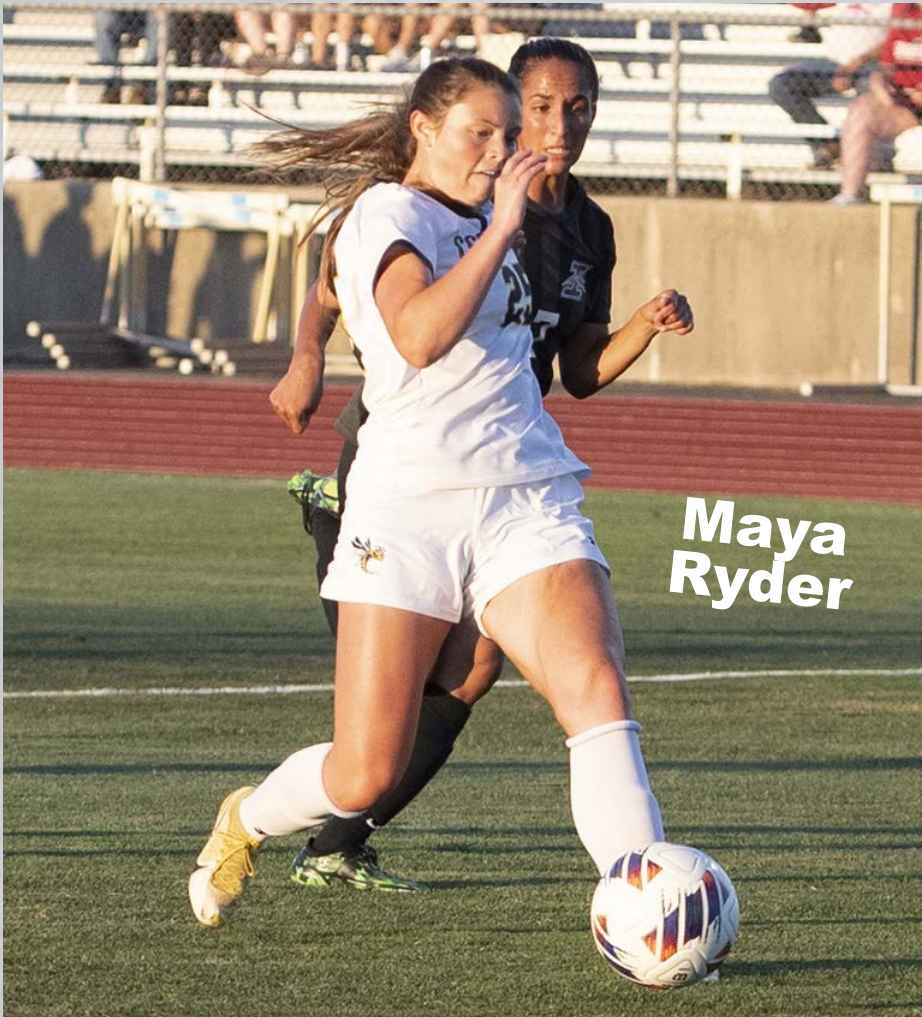

# GAMEDAY

Scan the codes for more....

Lady Jackets soccer info

Cavaliers soccer info

G-MAC women's soccer info

**LADY JACKETS**  
**VS**  
**WALSH**

**NEXT HOME GAME:**  
**WEDNESDAY**  
**SEPTEMBER 14**  
**VS**  
**NORTHWOOD**  
**4 PM**