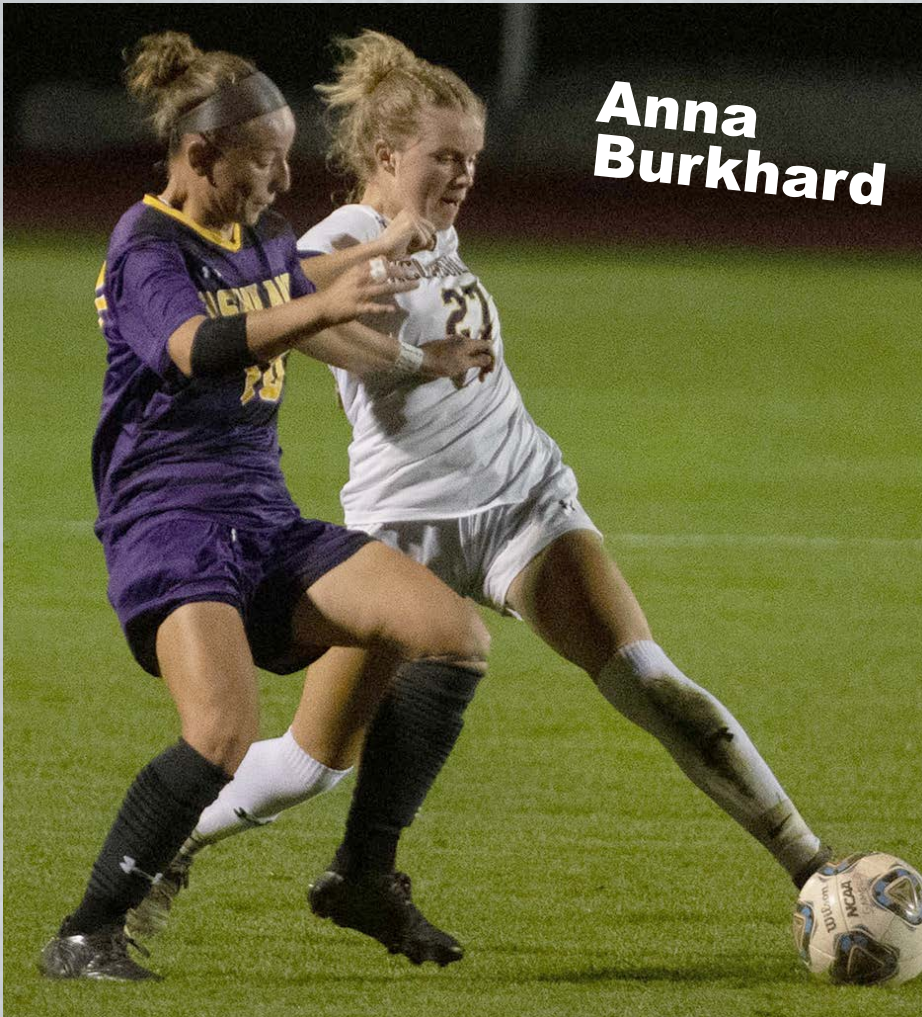

GAMEDAY

**Anna
Burkhard**

Scan the codes for
more....

Lady Jackets soccer info

Eagles soccer info

G-MAC women's soccer info

**LADY JACKETS
VS
#24 ASHLAND**

**NEXT HOME GAME:
WEDNESDAY
SEPTEMBER 21
VS
DAEMEN
4 PM**