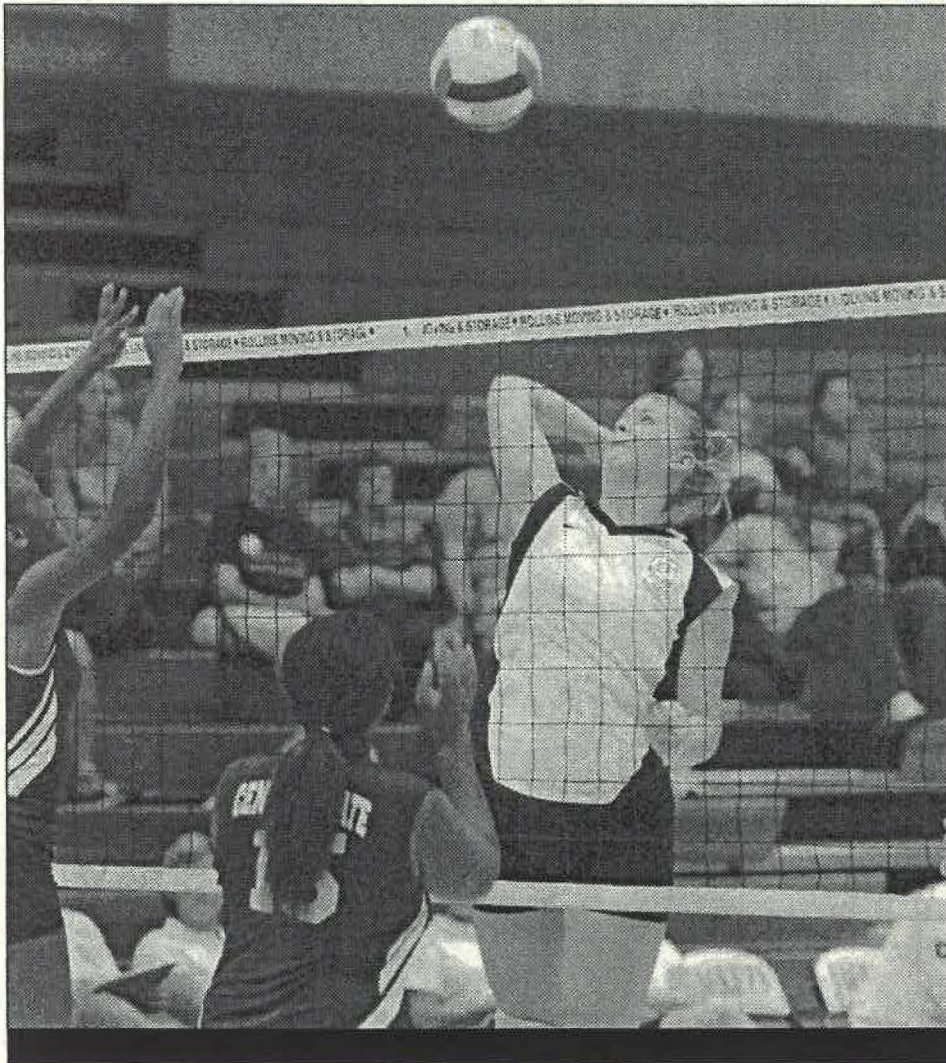

Cedarville University Women's Volleyball

GAMEDAY

Tuesday, September 19, 2006 vs. Central St. University • 7:00 pm

"Marauders"

vs.

"Lady Jackets"

CU Volleyball News:

Sarah Zeltman has been named the NAIA National Player of the Week in women's volleyball for matches played Sept. 4-10. This comes after she earned Player of the Week honors in NCCAA Division I, the American Midwest Conference and NAIA Region IX. The junior middle hitter led the undefeated Lady Jackets to a 5-0 week and was named MVP of the Madonna Invitational while pacing CU to the tournament title.

Zeltman averaged 4.85 kills per game with a .427 attack percentage. She also supplied 0.93 blocks and 0.92 service aces per game. Her highlight was 15 kills in a three-game sweep at NAIA No. 5 Madonna which snapped the Crusaders' 73-match home winning streak dating back to 2001. Zeltman joins 2006 graduate Kelsey Jones and current senior Julia Bradley as CU players who have earned NAIA national honors.