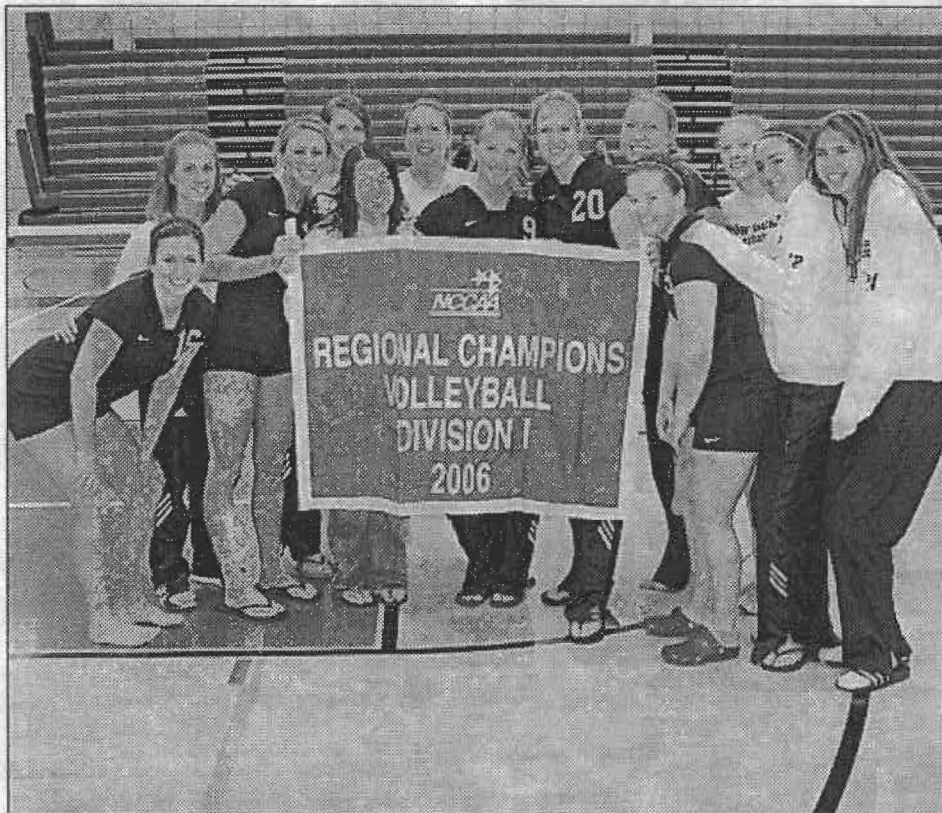

Cedarville University Women's Volleyball

GAMEDAY

Tuesday, October 31, 2006 vs. University of Rio Grande • 7:00 pm

vs.

News and Notes:

- The Lady Jackets are ranked #24 in last week's NAIA National Poll.
- Cedarville, defending champs and #1-seed, will participate in the NCCAA National Tournament in St. Paul, Minnesota this week.
- Rio's freshman libero Summer Rinehart leads the AMC in digs per game with 7.69.
- Cedarville owns the longest current home-court winning streak in the NAIA with 49.