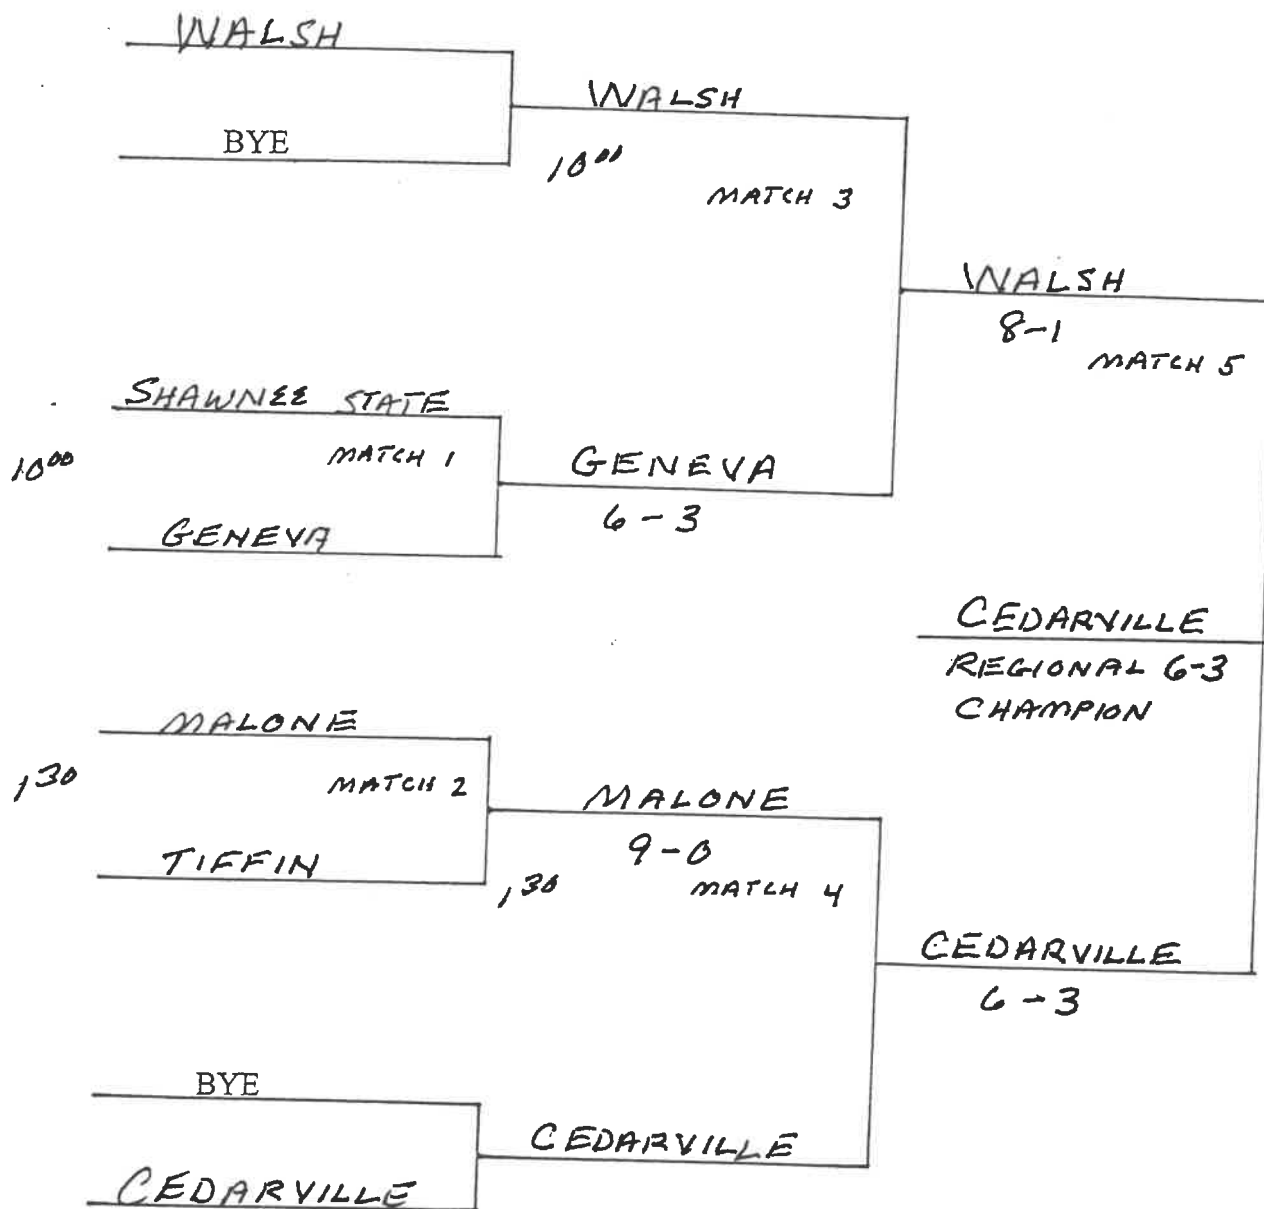

NAIA REGION 9 WOMEN'S TOURNAMENT

Thursday

Friday

Saturday

L. Aylte Harris
TOURNAMENT DIRECTOR

1. WALSH
2. CEDARVILLE
3. MALONE
4. SHAWNEE STATE
5. GENEVA
6. TIFFIN