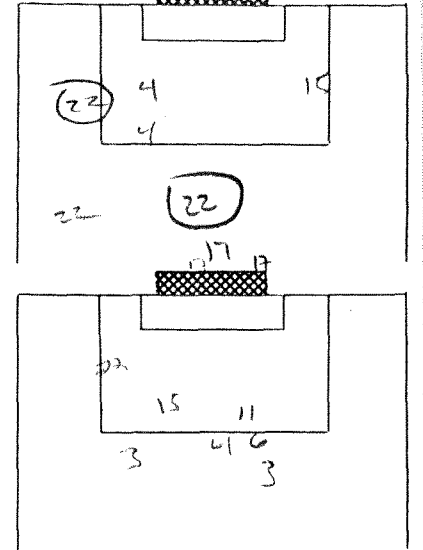

# BRINE SOCCER SCORE SHEET

DATE 10-27-90  
FIELD ASBURY  
WEATHER Sunny

HOME ASBURY 3-9-1 vs. VISITORS CEDARVILLE 6-3

SHOT CHART

SHOT CHART

SHOTS	ASS.	GOALS	NO.	PLAYERS	POS.	PLAYERS	NO.	GOALS	ASS.	SHOTS
				TIM KELLY	GOAL	DAVE WEAVER	1			
			1	STU ERNY		JASON CRAY	3			11
			2	Dave Wilson		Denny Marzano	4			111
			3	PAUL COONEY		MIKE THOMAS	7		1	
			4	Dan Nesselrode		SCOTT DAVIS	8			
			10	RICK MORRIS		CRAIG WINSON	9			
			8	KEITH MADILL		DAVE KOHLMAYER	11		1	
			12	Dan Seals		DAN WALSH	15		1	11
			13	Mark Fitchman		KEVIN BELMONT	17		1	111
			14	Wes Wetlaufer		Greg Davidson	22	11		1111
			15	Marty Behrke		Phil Rava	24			