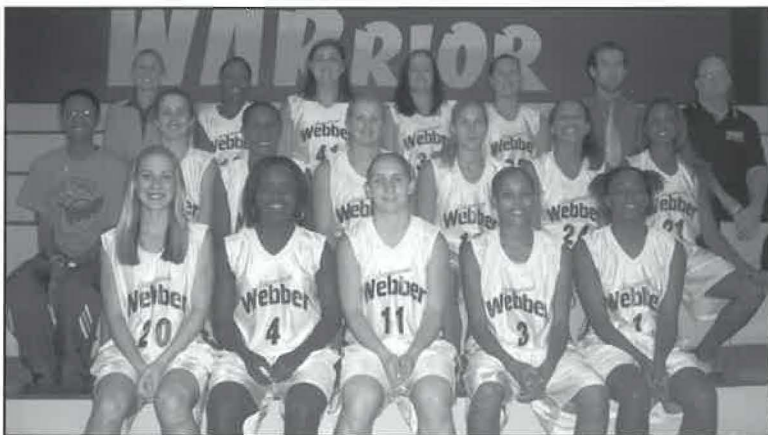

PAUL DAVIS RESTORATION

- Fire, Smoke & Water Damage Services
- Water Extraction & Drying
- 24/7 Rapid Response
- Mold Removal
- Emergency Board-up

Sioux City • Des Moines • Omaha

Webber International University

Babson Park, FL

Webber International University

— Babson Park, FL

Conference: Florida Sun

Enrollment: 790

Record: 19-8

Head Coach: Mary E. Pinkowski

Asst. Coach: Jay Culver

No.	Name	Pos.	Ht.	Yr.	Hometown
1	Jardae Robinson	G	5'7"	SO	Eustis, Fla.
3	Ebonee Wilson	G	5'7"	SR	Brandon, Fla.
10	Shalunda Coleman	C/F	5'9"	JR	Haines City, Fla.
11	Nichole Jamieson	G	5'7"	FR	Tampa, Fla.
12	Emelie Jarnesten	G	5'8"	JR	Stockholm, Sweden
15	Samantha Moore	F	5'9"	FR	Sarasota, Fla.
20	Adrienne Iannone	G	5'7"	SO	Mt. Plymouth, Fla.
21	Vonsha Jarvis	F	5'11"	JR	Okeechobee, Fla.
22	Jennie Persson	G	5'6"	JR	Lulea, Sweden
24	Derrickia Louis	F	5'9"	JR	Bradenton, Fla.
25	Jenny Womble	F	6'0"	SR	Tampa, Fla.
32	Ashley Gabbert	F	5'10"	FR	Sarasota, Fla.
35	Nichole Clifton	C/F	6'1"	SO	Palm City, Fla.
40	Cindy Eurie	G	5'7"	SO	Orlando, Fla.
41	Maggie McDermitt	C	6'4"	FR	Sarasota, Fla.

Lady Warriors