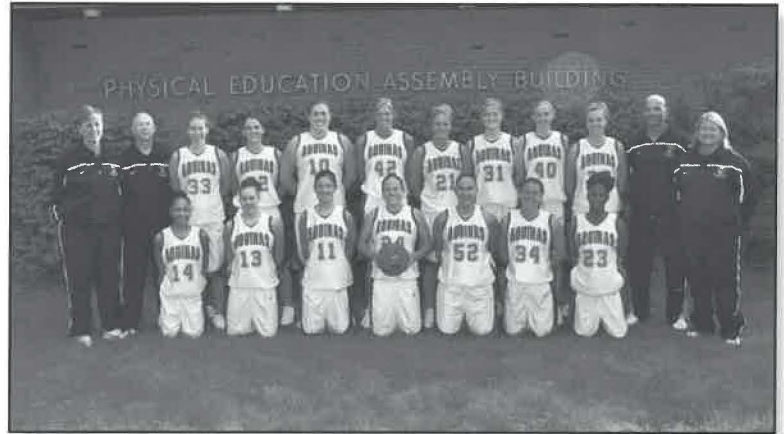

Aquinas College — Grand Rapids, MI

Conference: WolverineHoosier Athletic

Enrollment: 2400

Record: 25-7

Head Coach: Linda Nash

Asst. Coach: Ray Fron
Mary Nienhuis

Saints

Play Hard, Bank Easy!

Take advantage of convenient options like ...

- Pioneer Online!
- 24-hour telephone banking
- 7 ATM locations throughout Siouxland!

It doesn't get any easier!

at **Pioneer it's Personal**

**PIONEER
BANK**

SERGEANT BLUFF 943-5511
SIOUX CITY 244-2511
SALIX 946-5412
www.PIONEERBANKS.com

Member FDIC