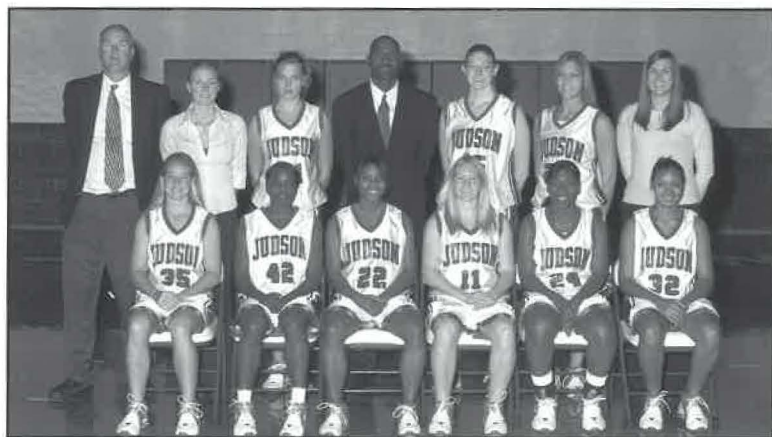

Judson College

Elgin, IL

No.	Name	Pos.	Ht.	Yr.	Hometown
11	Kelly Friestad	G	5'6"	SO	Newark, Ill
22	Tissanie Simmons	G	5'6"	JR	Elgin, Ill
23	Sara Brendemuehl	G	6'0"	JR	Cottage Grove, WI
24	Carole Jackson	G	5'7"	SR	Las Vegas, NV
32	Anita Nelson	G	5'8"	JR	Aurora, Ill
35	Alicia Groenendal	G	5'7"	SR	Oak Forest, Ill
41	Elizabeth Dickman	F	5'10"	JR	Johnson Creek, WI
42	Kim Watson	F	5'9"	SR	Aurora, Ill
45	Angie Stallone	F	6'1"	JR	Streamwood, Ill

Judson College — Elgin, IL

Conference: Chicagoland

Enrollment: 1200

Record: 21-10

Head Coach: Jim Cook

Asst. Coach: Tom Kendall
Nikki Schmitt
Jennifer Wise

Lady Eagles