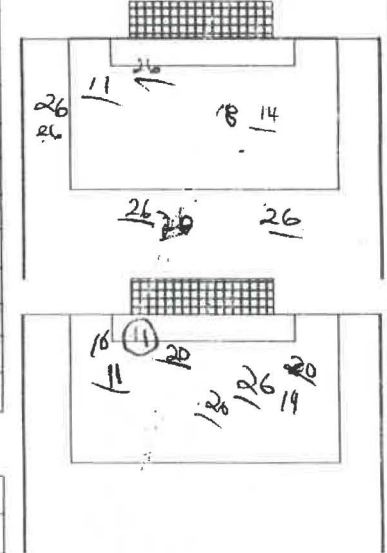

SHOT LOCATION

SHOTS

1 ☒ 2 ☒ 3 ☐ OT ☐ OT ☐ F ☐

~~1~~ ~~2~~ ~~3~~ ~~4~~ ~~5~~ 6 7 8 9 10
11 12 13 14 15 16 17 18 19 20
21 22 23 24 25 26 27 28 29 30
31 32 33 34 35

SAVES

~~1~~ ~~2~~ ~~3~~ ~~4~~ 5 6 7 8 9 10
11 12 13 14 15 16 17 18 19 20
21 22 23 24 25 26 27 28 29 30

CORNER KICKS

~~1~~ ~~2~~ ~~3~~ ~~4~~ 5 6 7 8 9 10
11 12 13 14 15 16 17 18 19 20

SCOREKEEPER Ferrando

TEAM 1 2 OT OT FINAL

CEDARVILLE	0	0	-	-	0
DENISON	0	1	-	-	1

FOULS 15 15 24 17 23
OFFSIDES 21