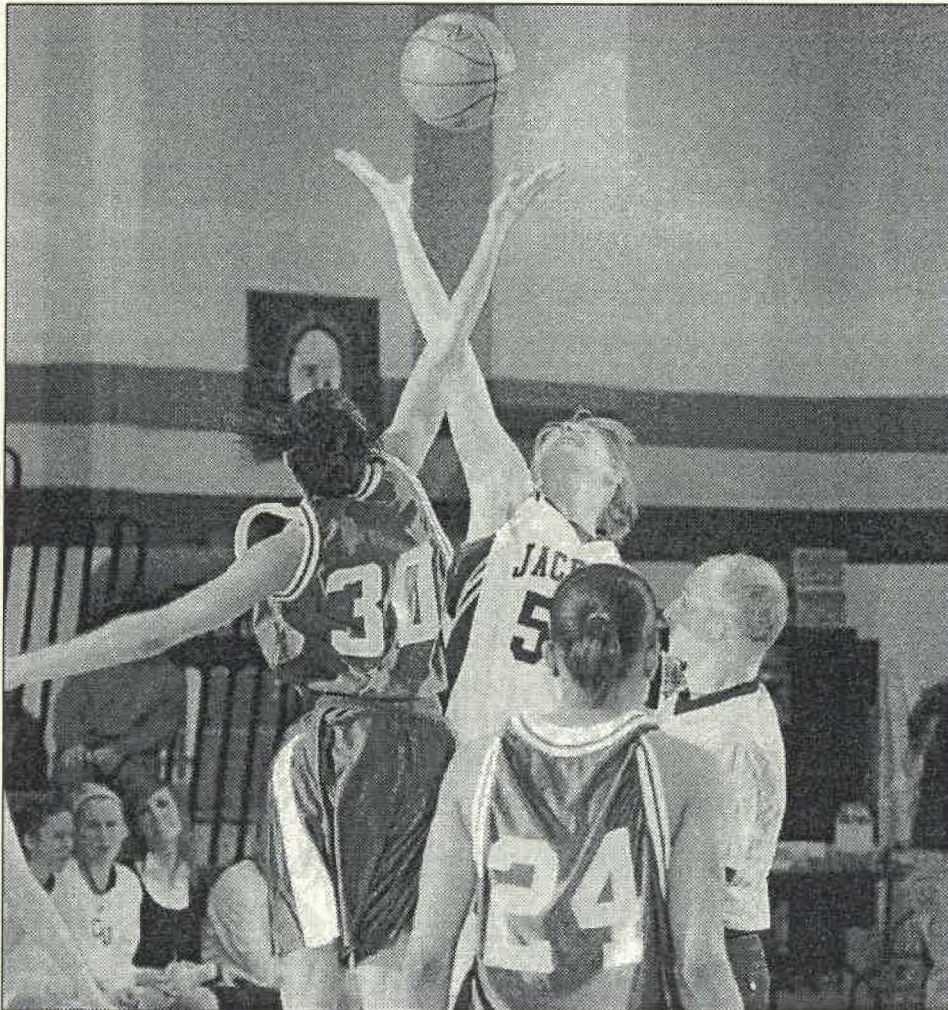

Cedarville University Women's Basketball

GAMEDAY

2007-08 Cedarville University Classic

Friday, November 9, 2007

5:30 p.m.

**Indiana Wesleyan
vs.
Malone**

7:30 p.m.

**Cedarville
vs.
Daemen**

Saturday, November 10, 2007

1:00 p.m.

**Daemen
vs.
Indiana Wesleyan**

3:00 p.m.

**Cedarville
vs.
Malone**

Holiday Inn

Proud sponsors of
Yellow Jacket Basketball
"Please ask about our
Cedarville University rate"
300 Xenia Towne Square
Xenia, Ohio 45385
(937) 372-9921

Colonial Pizza and Deli

98 North Main
Cedarville, Ohio 45314
766-5779

"Serving Its Hometown for Over a Decade"
Owned and operated by Ronnie and Sandy Acton

HOURS:

—Sunday—
5:00 pm to 11:00 pm
—Monday thru Thursday—
11:00 am to 11:00 pm
—Friday & Saturday—
11:00 am to 12:00 pm