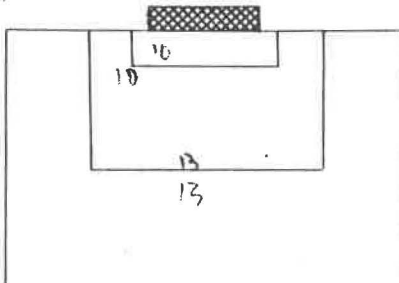

# BRINE<sup>®</sup> SOCCER SCORE SHEET

DATE 10/10<sup>th</sup> 1992

FIELD HIGHLAND PARK

WEATHER CLOUDY

HOME Fitted Wednesday 11-1-1 vs. VISITORS CECERVILLE COLLEGE 3-6-1

SHOT CHART

SHOTS AT GOAL

11