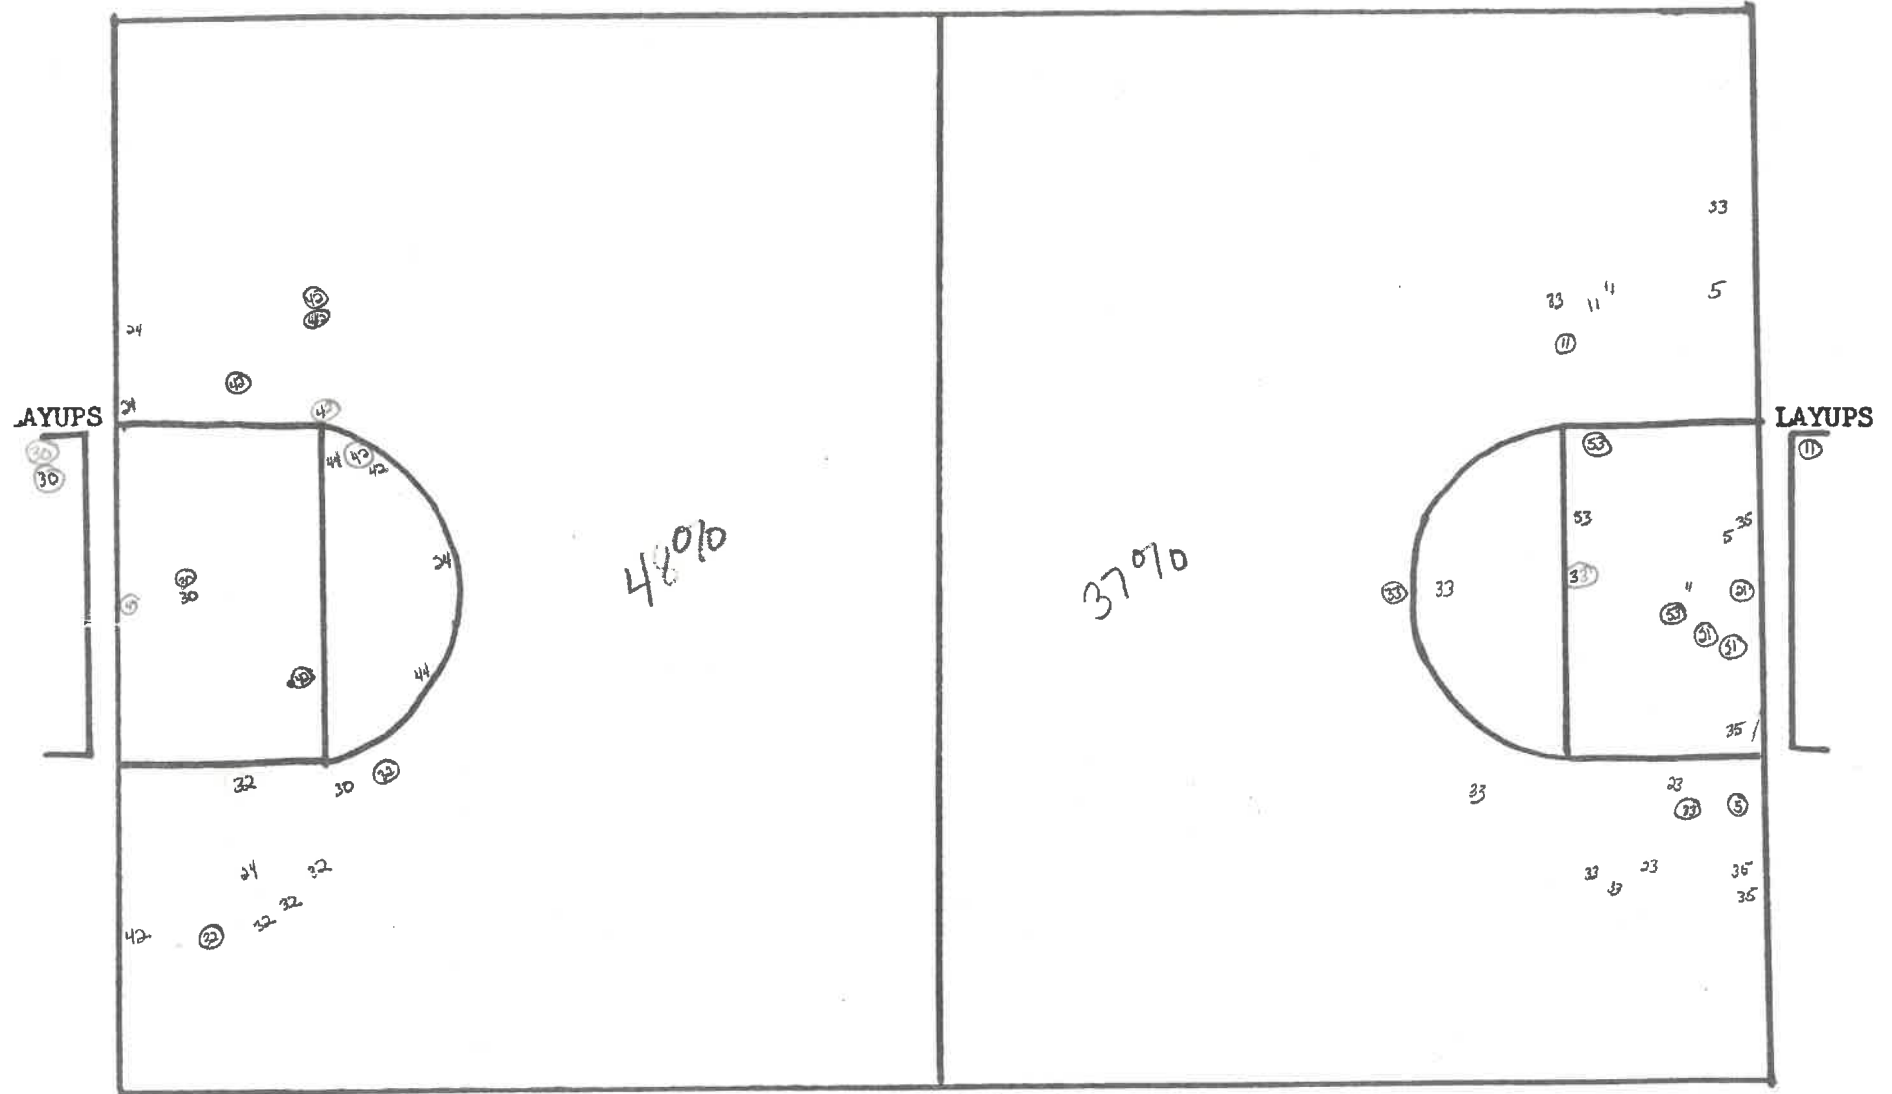

OPPONENTS: F.G. ATT. 39  
 F.G. MADE 13  
 SCORE 30

F.G. PCT. \_\_\_\_\_  
 44-1  
 24-1  
 30-11

CEDARVILLE COLLEGE SHOOTING CHART

DATE 12/28/77

Findlay vs Cedarville

HALF 2nd

48%

37%