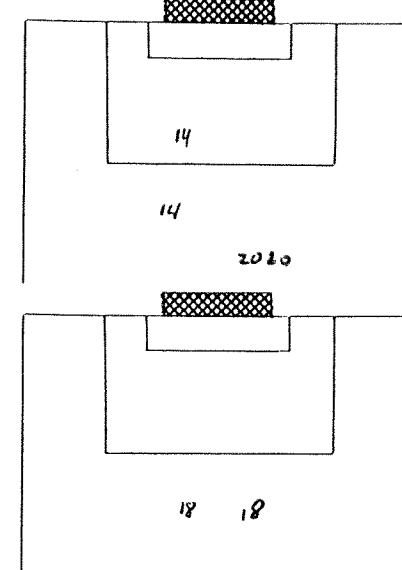

4

2

REFEREES Vlado Jovovski
Misce Pregelica
Francisko Castillo

SHOTS	ASS.	GOALS	NO.	PLAYERS	POS.	PLAYERS	NO.	GOALS	ASS.	SHOTS
			1	Mark Otto	GOAL	Damon Hawlicek	6k			
11/11		11	2	Ted Kruse		Ed Roberts	6			
11/1	1	1	3	Jeremy Walling		Jarad Atemat	8			
			5	Broad Kadleish		Dave DiTanni	9			
1	1/1		8	Tom Kosman		Ryan Keil	10			
1			9	Eric Remi		Ed Wierenga	12			
			11	Kevin Belmont		Tim Wistard	14			11
1			17	Kyle Schwandemann		Jeff Crookes	16			
			12	Neil Brown		Ed Wensley	17			
			19	Dave Gardner		Tim Buser	18			11
1			22	Andre Stewart		Kristlin Swankhoo	20			11

SUBS

			1	Ryan Mears	1/1	Mike Stucky	6k			
			4	Cliff Scott		Paul Gichuni	5			
	1		7	Dan Lee	9/9	Andy Hughes	11			
			10	Nate Aufferot	3/3	Eric Platt	13			
			15	Dave Lewis	9/9	Steve Vissia	15			
1			24	Brent Casselman	17/17	Greg Suparin	19			
			27	Greg Edmund	13/13	Brian Bell	21			

SCORING

TEAM	PLAYER	PER	TIME	ASSIST	ASSIST	HOW SCORED
CC	KRUSE	1	36:30	KOSMAN	-	shot outside 18, right corner
CC	KRUSE	1	40:00	KOSMAN	WALLING	shot outside 18, crossbar
CC	WALLING	2	27:30	KOSMAN	LEE	shot inside 18

SHOT CHART

SHOTS AT GOAL