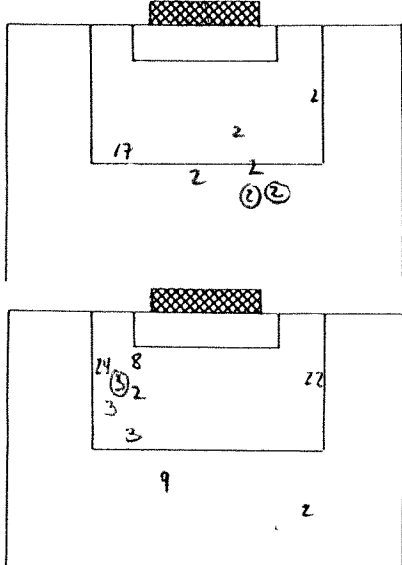

BRINE^{SM} SOCCER SCORE SHEET

DATE 11-12-93
FIELD Indiana Wesleyan
WEATHER 50%, cloudy

HOME Cedarville (7-8-1) vs. VISITORS Spring Arbor (6-14)

SHOT CHART

SHOTS AT GOAL