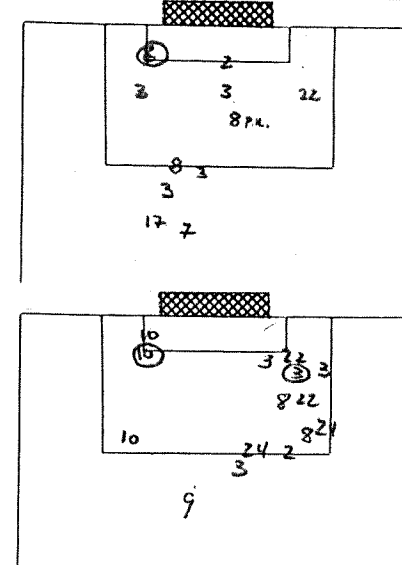

REFEREES Don B. ...
Ed B. ...

SHOTS	ASS.	GOALS	NO.	PLAYERS	POS.	PLAYERS	NO.	GOALS	ASS.	SHOTS
			-	Shayne Kitts	GOAL	Ryan Mears	-			
			2	Chad Leach		Ted Kruse	2			III
			3	Ron Goodson		Jeremy Walling	3	1		III III
			4	David Jacobs		Brad Kadleick	5			
	1		7	Dustin Schultz		Dan Lee	7			I
			9	Todd Lopez		Tom Kosman	8	1	1	III
1			10	Jeff Suter		Eric Reini	9			I
1	1		11	Derik Kesig		Kevin Belmont	11			
			13	Thad Wells		Kyle Schwanke	17			I
			19	David Brown		Dave Grubner	19			
			24	Adam Brown		Andy Stewart	22	1	1	II
SUBS										
			6	J.R. Attman		Mark Otto	-			
			12	Mike Briskar	19	Cliff Scott	4			
			18	Scott Dearing	4	Nate Autfort	10	1		III
1			22	Matt Carroll	3/4	Dave Lewis	15			
			23	Tony Helbrook	4	Craig Schwap	21			
			26	John Perry	7	Brent Casselman	24			II
			27	Tirawat Jeamsit	17	Larry Edmond	27			
			-	Mouline Mousad						

SCORING

TEAM	PLAYER	PER	TIME	ASSIST	ASSIST	HOW SCORED
SSU	Kesig	1	8:36	Schultz		rebound, shot at 6
CC	Kosman	1	12:00	Stewart		cross shot at 6
CC	Walling	2	5:00	Kosman		shot outside 6
CC	Autfort	2	35:00	-		shot off rebound

SHOT CHART