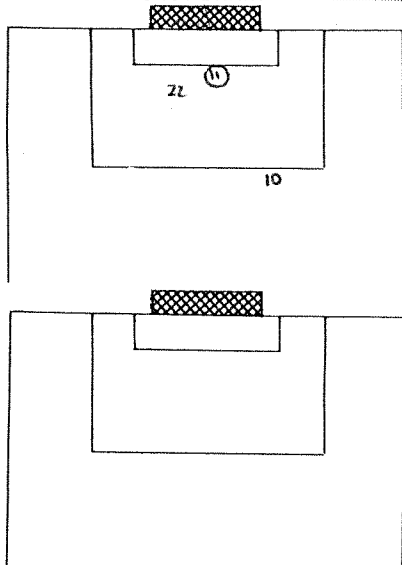

BRINE SOCCER SCORE SHEET

DATE 10/5/93

FIELD Shawnee State

WEATHER sunny, 70's

HOME Shawnee State (2-6) vs. VISITORS Cedarville (5-2-1)

SHOT CHART

SHOTS AT GOAL

CORNER KICKS