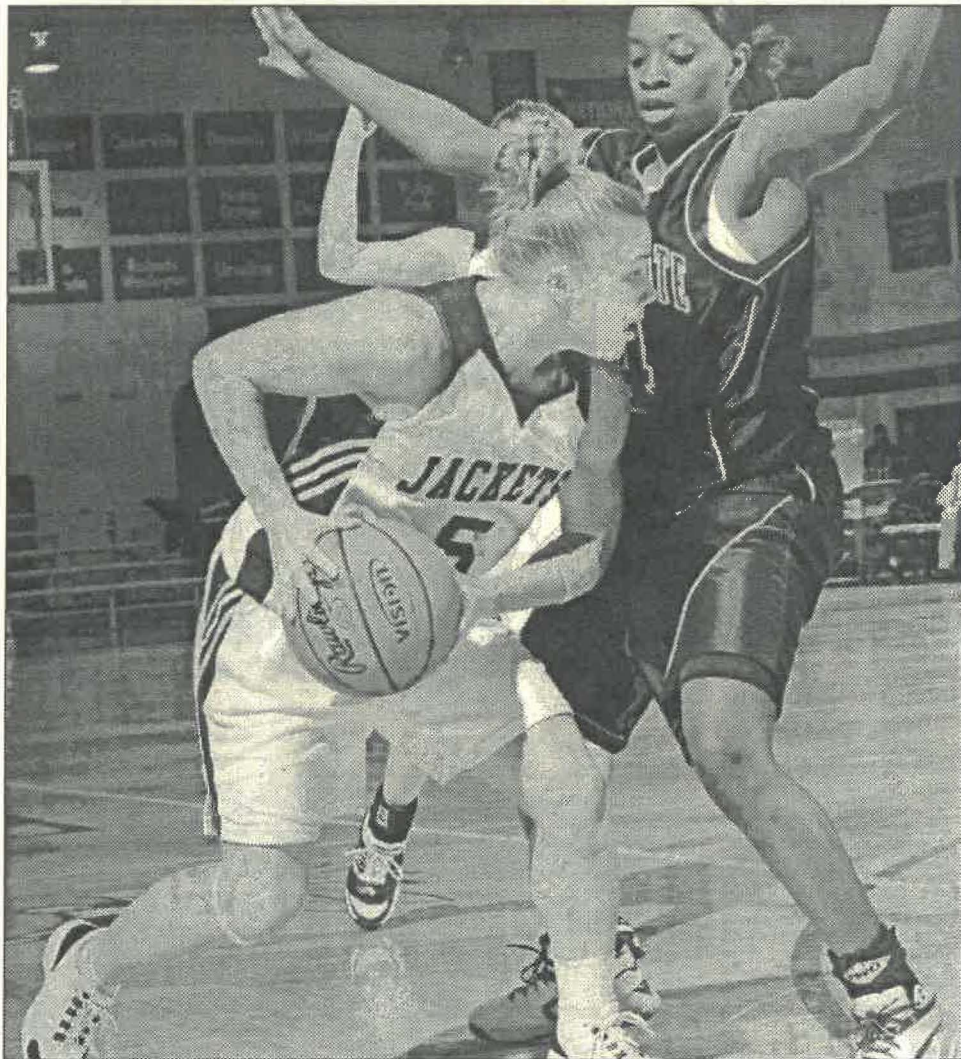

Cedarville University Women's Basketball

GAMIE DAY

Saturday, January 3, 2009 vs. University of Rio Grande • 2:00 p.m.

**Combs
Interior
Specialties
Inc.**

471 Funderburg Road
Fairborn, Ohio 45324
Phone: 937-879-2047
Fax: 937-879-0003
Cell: 937-604-3134
Mark Combs - CEO/President
mcombs@combsinterior.com

www.combsinterior.com